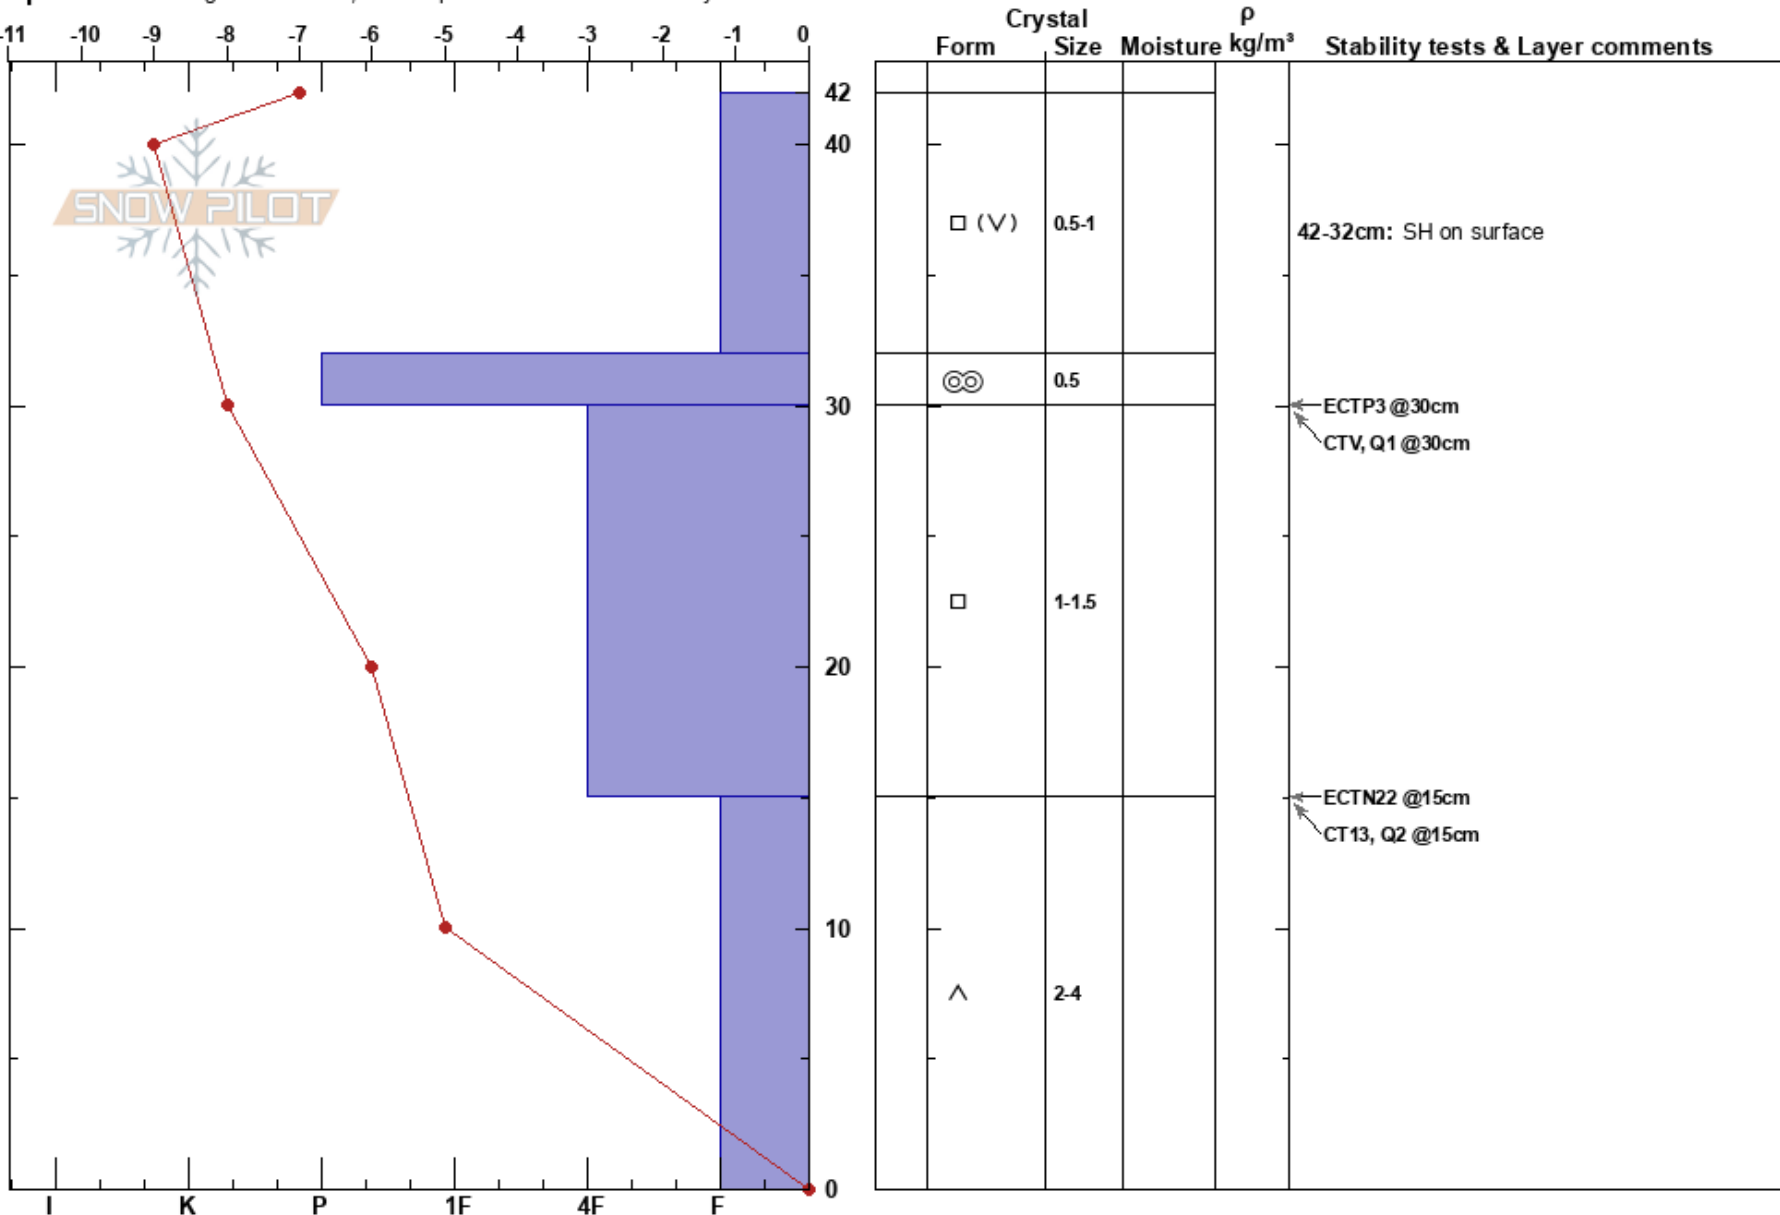

Pioneer Bowl
 Madison Range-N
 MT
 Elevation: 9340 ft
 Aspect: NE

Samuel Felch
 11/30/2023 - 12:10am
 Co-ord: 45.23309N, -111.44855W
 Slope Angle: 25°
 Wind Loading: previous

Stability: **Air Temperature:** -6°C **HS:** 42
Sky Cover: BKN **PF:** 42 **Layer Notes:**
Precipitation: NO **PS:** 20 42-32cm: SH on surface
Wind: W Calm 30-15cm: Problematic layer

Specifics: Pit dug in a Ski Area; Pit is representative of backcountry

Notes: