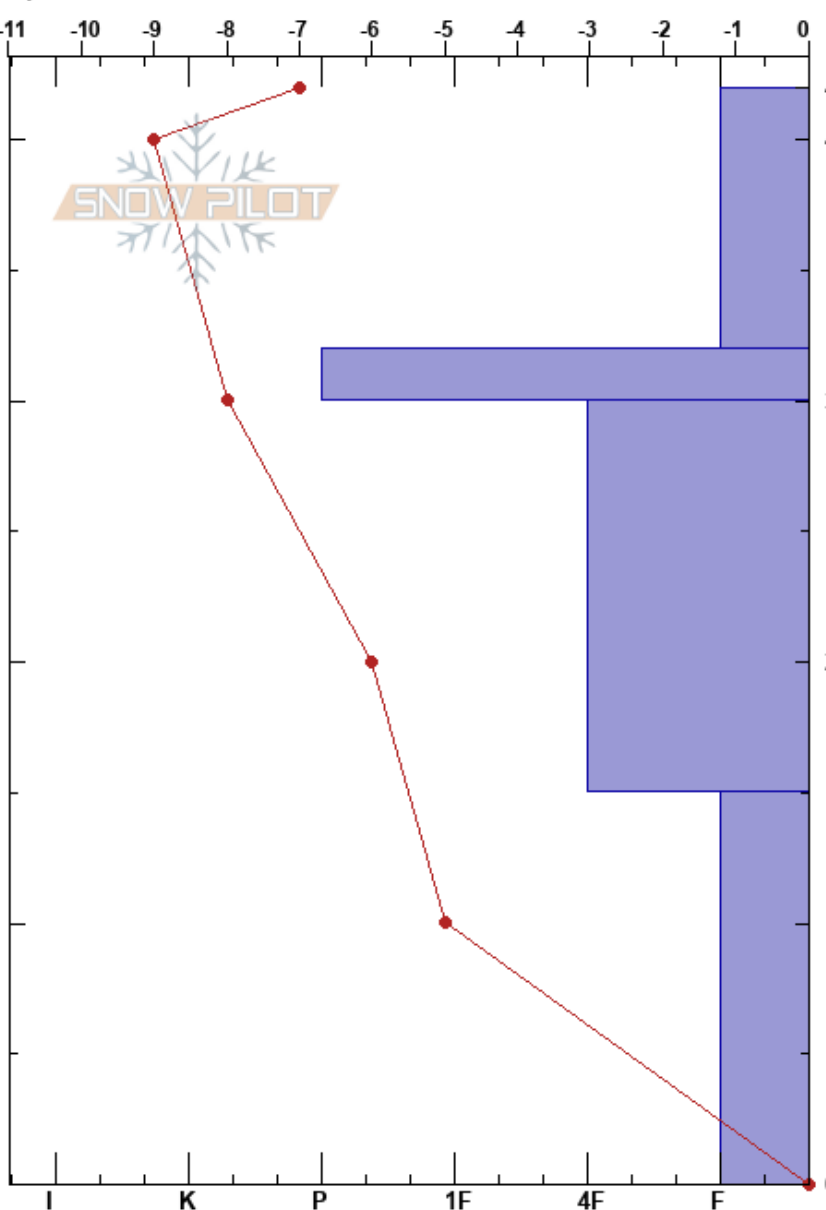

Pioneer Bowl  
 Madison Range-N  
 MT  
 Elevation: 9340 ft  
 Aspect: NE

Samuel Felch  
 11/30/2023 - 12:10am  
 Co-ord: 45.23309N, -111.44855W  
 Slope Angle: 25°  
 Wind Loading: previous

Stability: **Air Temperature:** -6°C **HS:** 42  
**Sky Cover:** BKN **PF:** 42 **Layer Notes:**  
**Precipitation:** NO **PS:** 20 **30-15cm:** Problematic layer  
**Wind:** W Calm

**Specifics:** Pit dug in a Ski Area; Pit is representative of backcountry

Form	Crystal		Moisture	$\rho$ kg/m <sup>3</sup>	Stability tests & Layer comments
	Size				
□ (V)	0.5-1				42-32cm: SH on surface
⊙ ⊙	0.5				← ECTP3 @30cm ← CTV, Q1 @30cm
□	1-1.5				
^	2.4				← ECTN22 @15cm ← CT13, Q2 @15cm