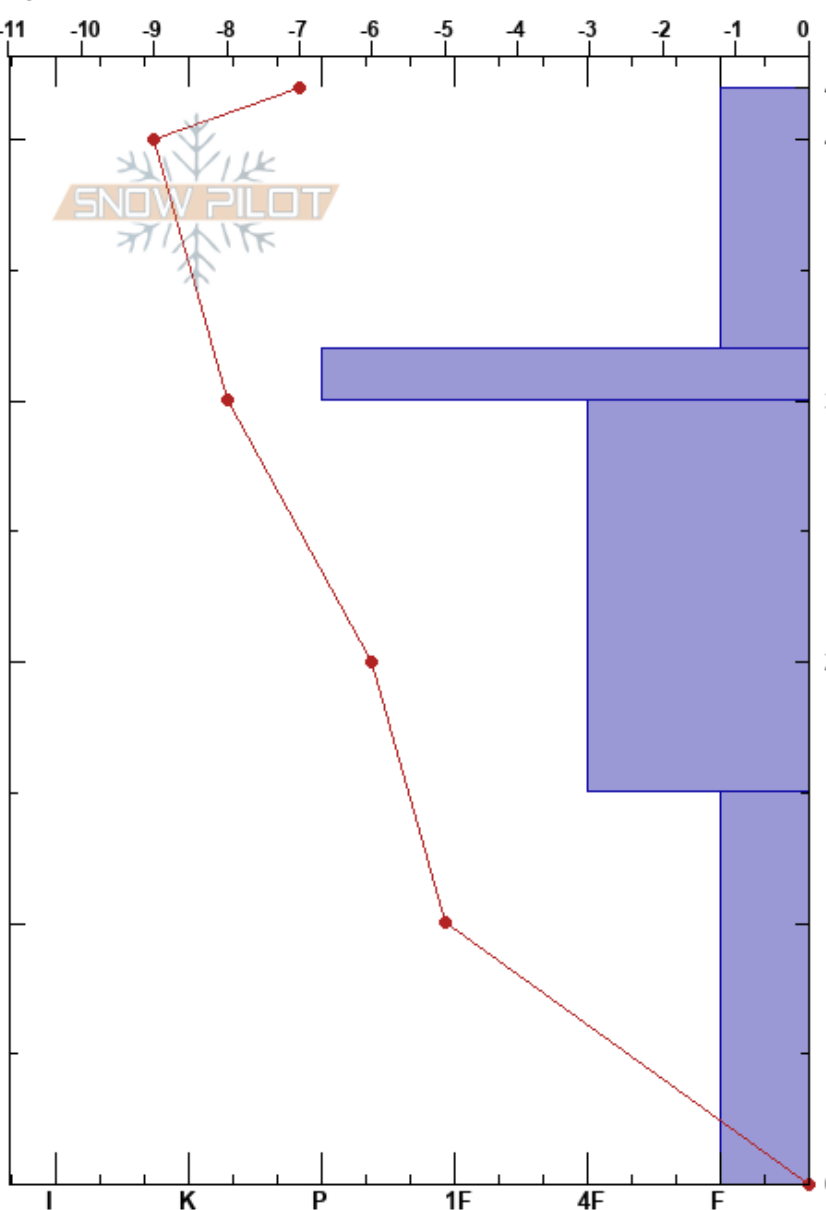

Pioneer Bowl
 Madison Range-N
 MT
 Elevation: 9340 ft
 Aspect: NE

Samuel Felch
 11/30/2023 - 12:10am
 Co-ord: 45.23309N, -111.44855W
 Slope Angle: 25°
 Wind Loading: previous

Stability: **Air Temperature:** -6°C **HS:** 42
Sky Cover: BKN **PF:** 42 **Layer Notes:**
Precipitation: NO **PS:** 20 42-32cm: SH on surface
Wind: W Calm 30-15cm: Problematic layer

Specifics: Pit dug in a Ski Area; Pit is representative of backcountry

Form	Crystal Size	Moisture	ρ kg/m ³	Stability tests & Layer comments
□ (V)	0.5-1			42-32cm: SH on surface
⊙⊙	0.5			← ECTP3 @30cm ← CTV, Q1 @30cm
□	1-1.5			
^	2.4			← ECTN22 @15cm ← CT13, Q2 @15cm