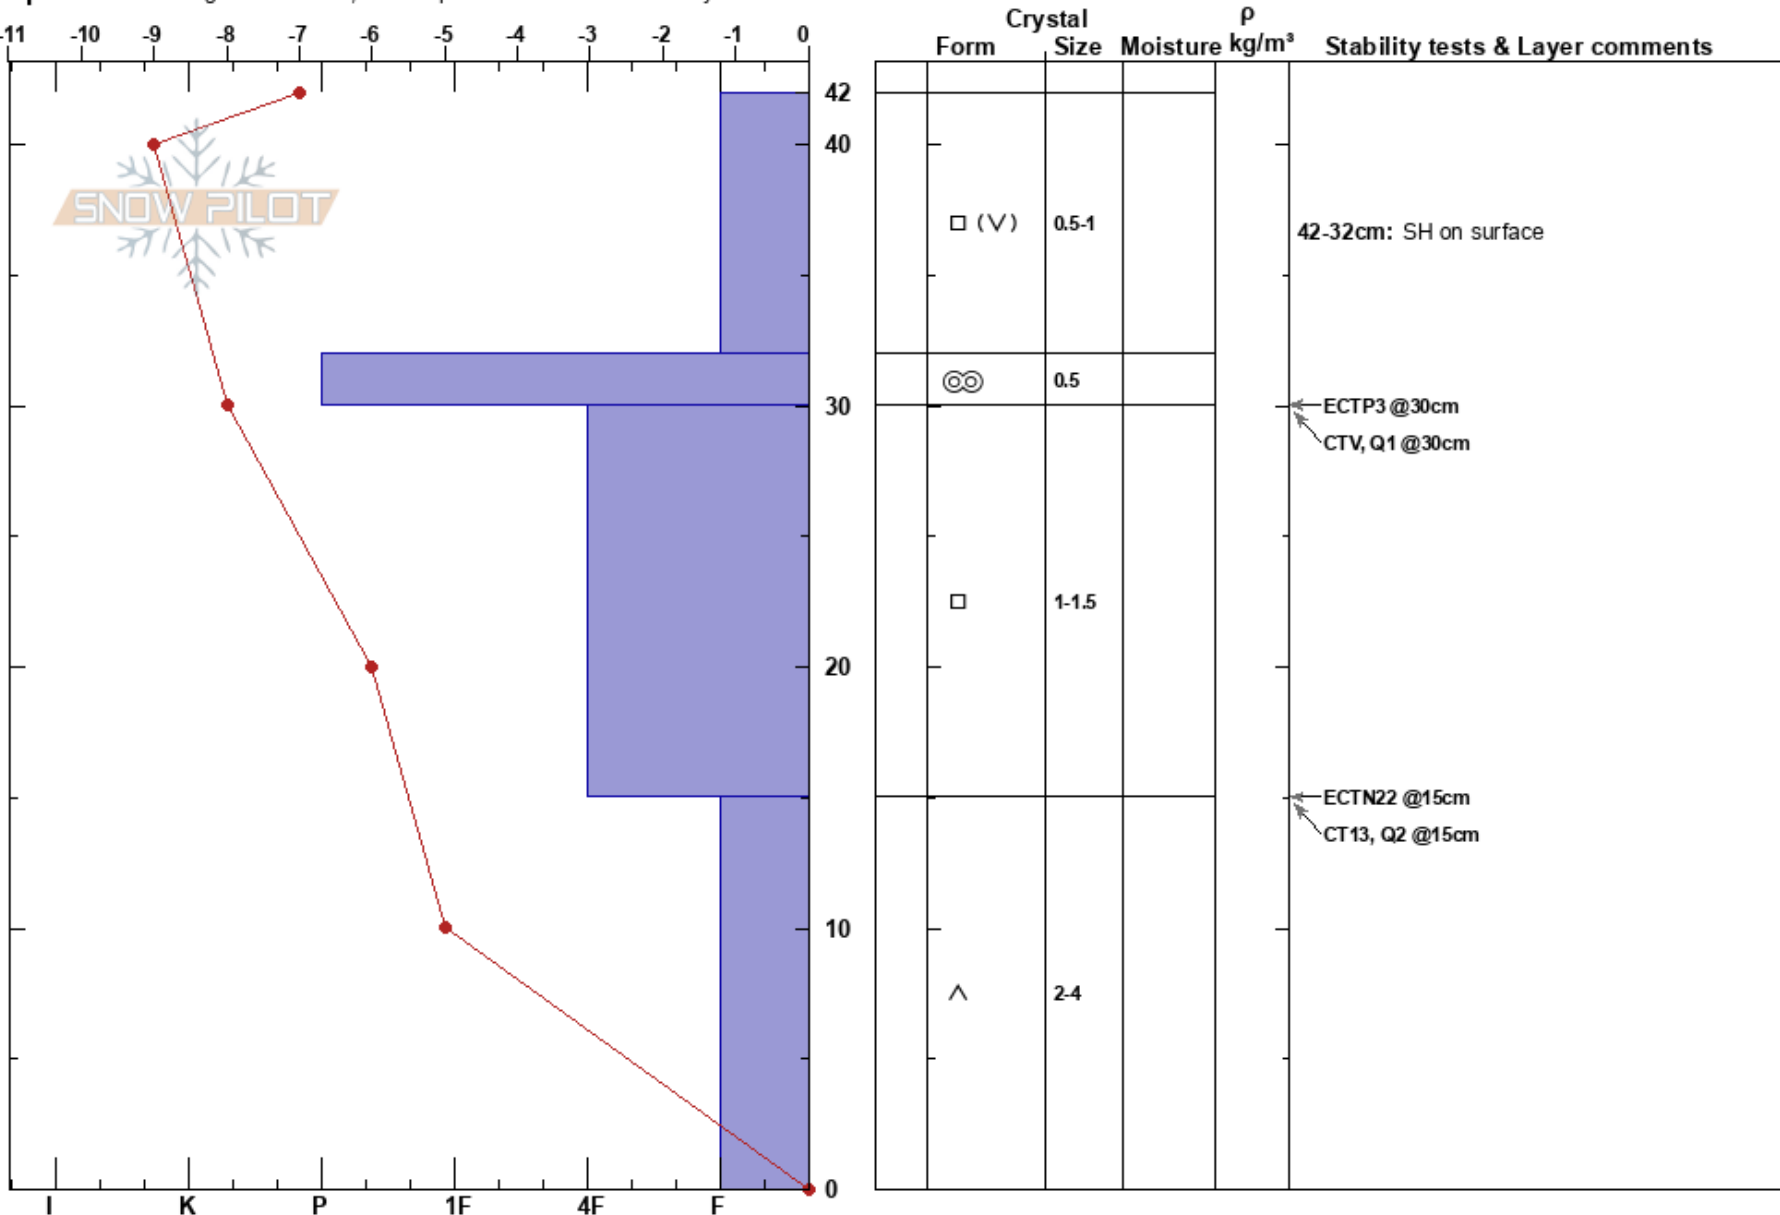

Pioneer Bowl  
 Madison Range-N  
 MT  
 Elevation: 9340 ft  
 Aspect: NE

Samuel Felch  
 11/30/2023 - 12:10am  
 Co-ord: 45.23309N, -111.44855W  
 Slope Angle: 25°  
 Wind Loading: previous

Stability: **Air Temperature:** -6°C **HS:** 42  
**Sky Cover:** BKN **PF:** 42 **Layer Notes:**  
**Precipitation:** NO **PS:** 20 **30-15cm:** Problematic layer  
**Wind:** W Calm

**Specifics:** Pit dug in a Ski Area; Pit is representative of backcountry

Notes: