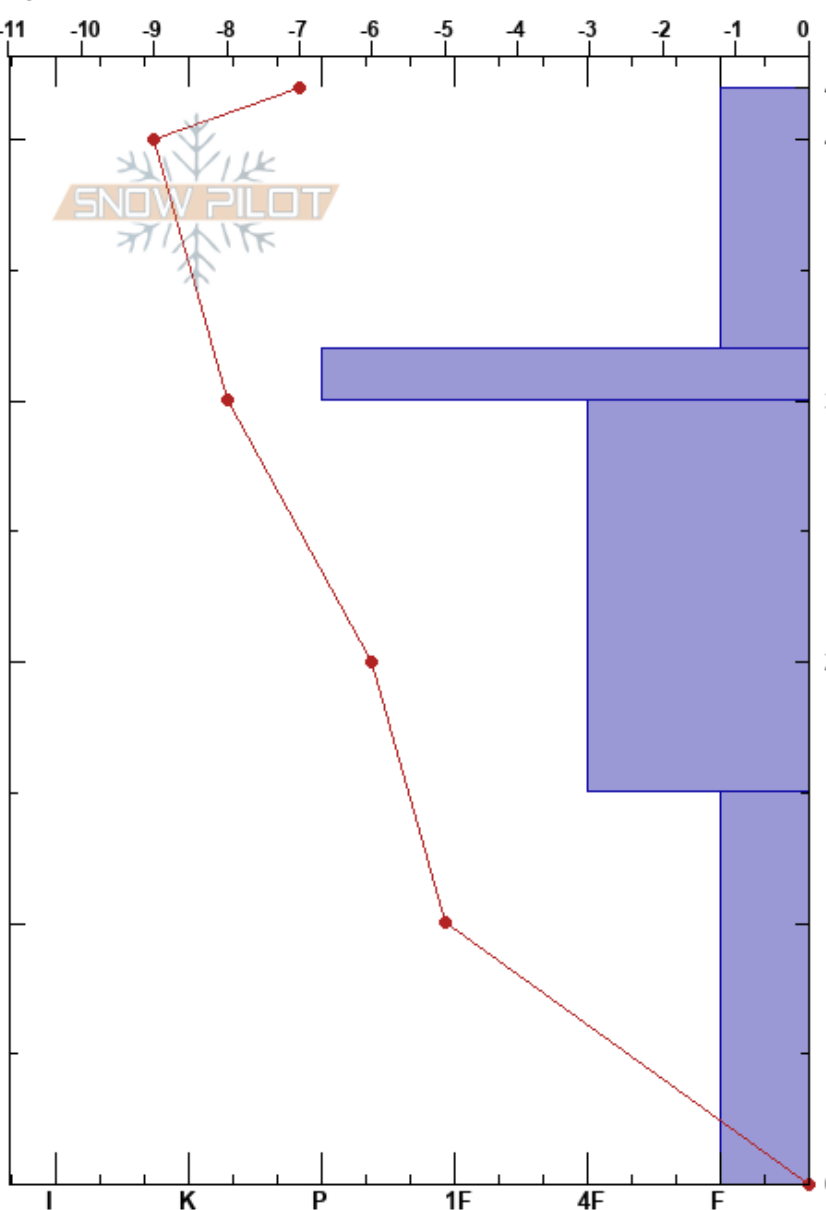

Pioneer Bowl
 Madison Range-N
 MT
 Elevation: 9340 ft
 Aspect: NE

Samuel Felch
 11/30/2023 - 12:10am
 Co-ord: 45.23309N, -111.44855W
 Slope Angle: 25°
 Wind Loading: previous

Stability: **Air Temperature:** -6°C **HS:** 42
Sky Cover: BKN **PF:** 42 **Layer Notes:**
Precipitation: NO **PS:** 20 42-32cm: SH on surface
Wind: W Calm 30-15cm: Problematic layer

Specifics: Pit dug in a Ski Area; Pit is representative of backcountry

Form	Crystal		Moisture	ρ kg/m ³	Stability tests & Layer comments
	Size				
□ (V)	0.5-1				42-32cm: SH on surface
⊙⊙	0.5				← ECTP3 @30cm ← CTV, Q1 @30cm
□	1-1.5				
^	2.4				← ECTN22 @15cm ← CT13, Q2 @15cm