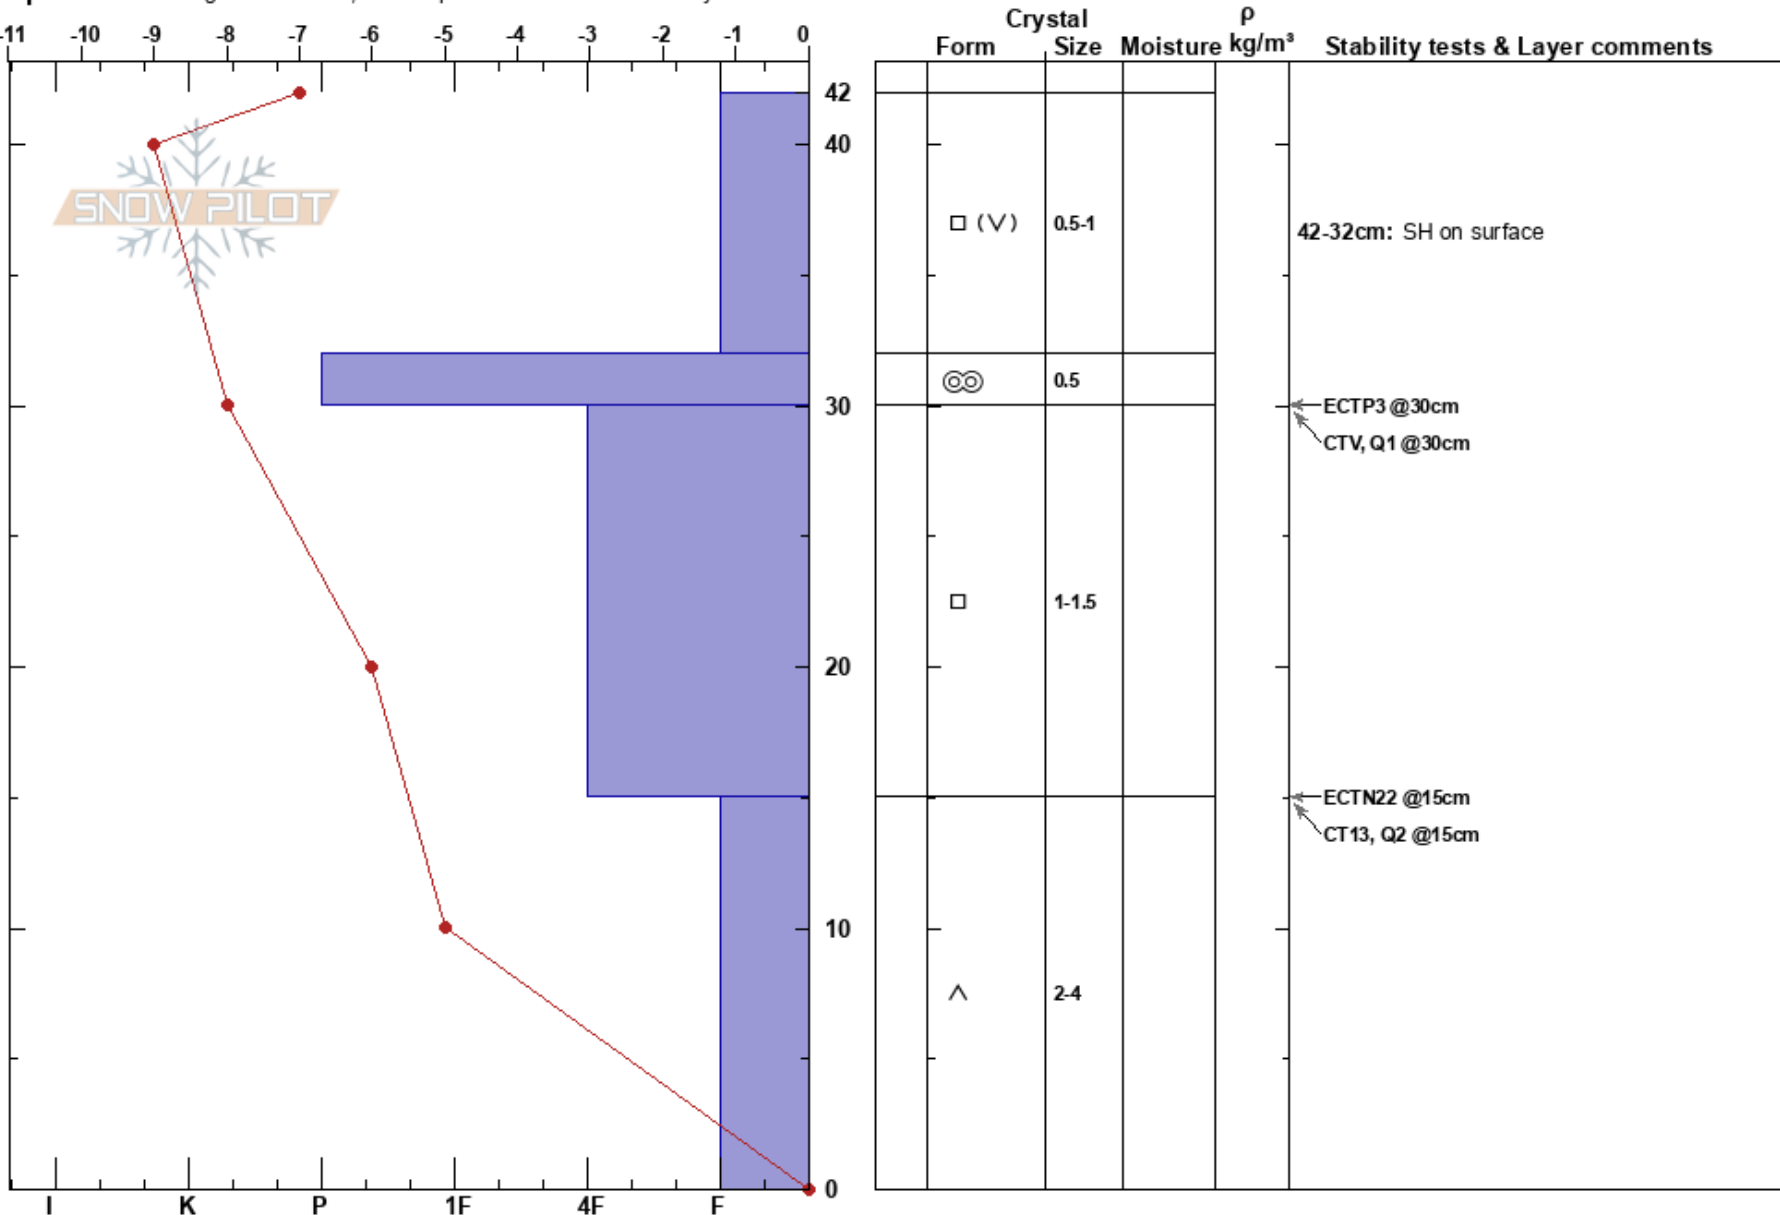

Pioneer Bowl
 Madison Range-N
 MT
 Elevation: 9340 ft
 Aspect: NE

Samuel Felch
 11/30/2023 - 12:10am
 Co-ord: 45.23309N, -111.44855W
 Slope Angle: 25°
 Wind Loading: previous

Stability: **Air Temperature:** -6°C **HS:** 42
Sky Cover: BKN **PF:** 42 **Layer Notes:**
Precipitation: NO **PS:** 20 **30-15cm:** Problematic layer
Wind: W Calm

Specifics: Pit dug in a Ski Area; Pit is representative of backcountry

Notes: