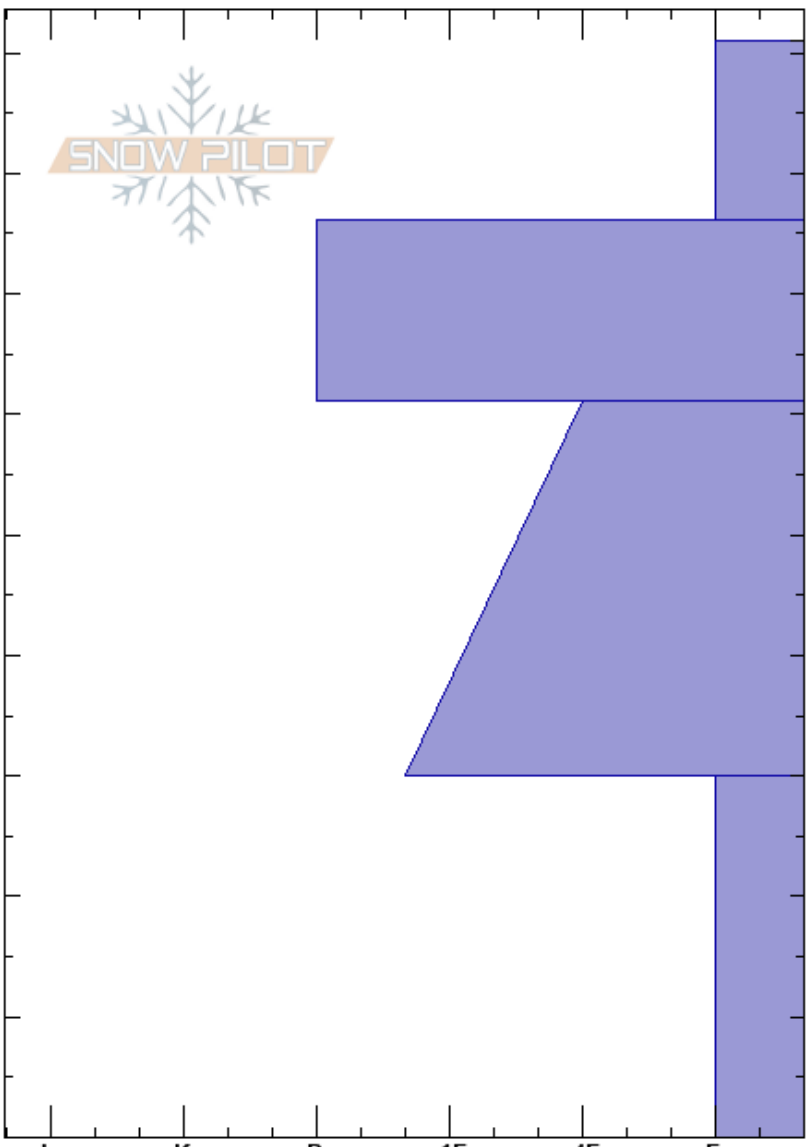

Hidden Valley
 RMNP
 CO
 Elevation: 11265 ft
 Aspect: NE
 Specifics:

Austin Blum
 12/09/2023 - 1:30pm
 Co-ord:
 Slope Angle:
 Wind Loading:

Stability:
 Air Temperature:
 Sky Cover: FEW
 Precipitation: NO
 Wind: Light Breeze

HS:91
 Layer Notes:
 30-0cm: Problematic layer

Crystal Form	Crystal Size	Moisture	ρ kg/m ³	Stability tests & Layer comments
/				
o				
.				
				←ECTPV @30cm
□				

Notes: