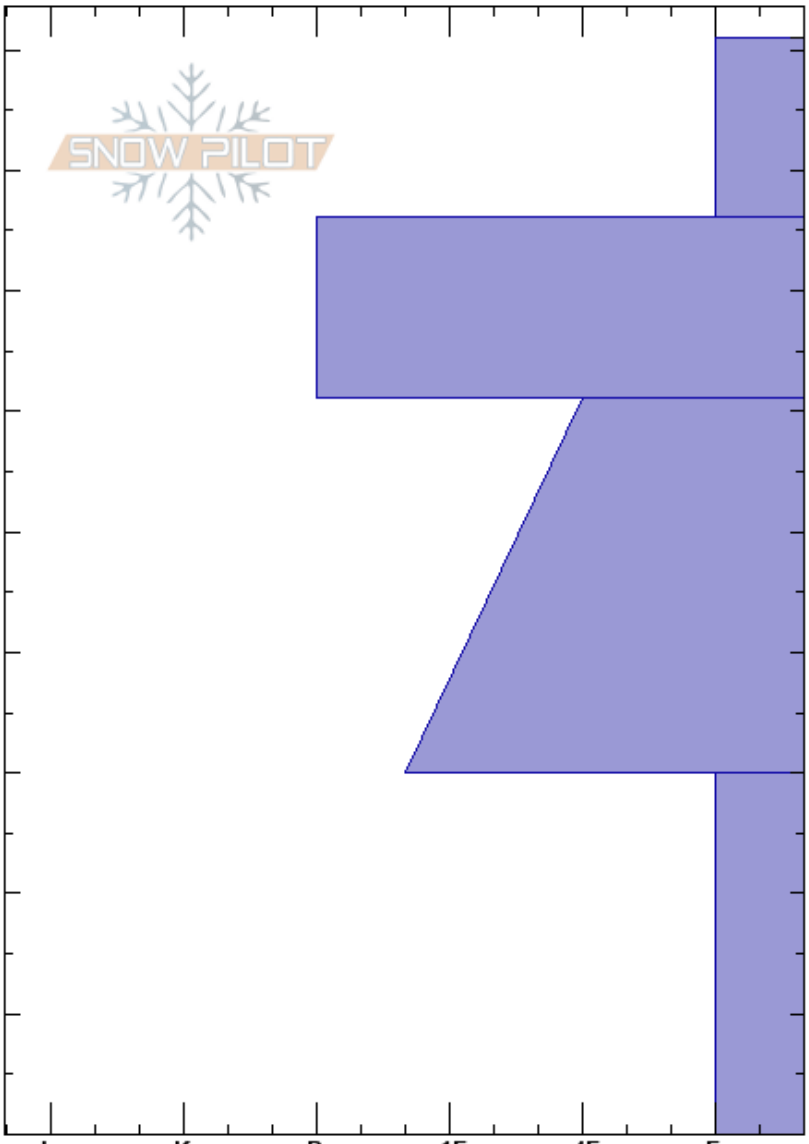

Hidden Valley
RMNP
CO
Elevation: 11265 ft
Aspect: NE
Specifics:

Austin Blum
12/09/2023 - 1:30pm
Co-ord:
Slope Angle:
Wind Loading:

Stability:
Air Temperature:
Sky Cover: FEW
Precipitation: NO
Wind: Light Breeze

HS:91
Layer Notes:
30-0cm: Problematic layer

Crystal Form	Crystal Size	Moisture	ρ kg/m ³	Stability tests & Layer comments
/				
o				
.				
				←ECTPV @30cm
□				

Notes: