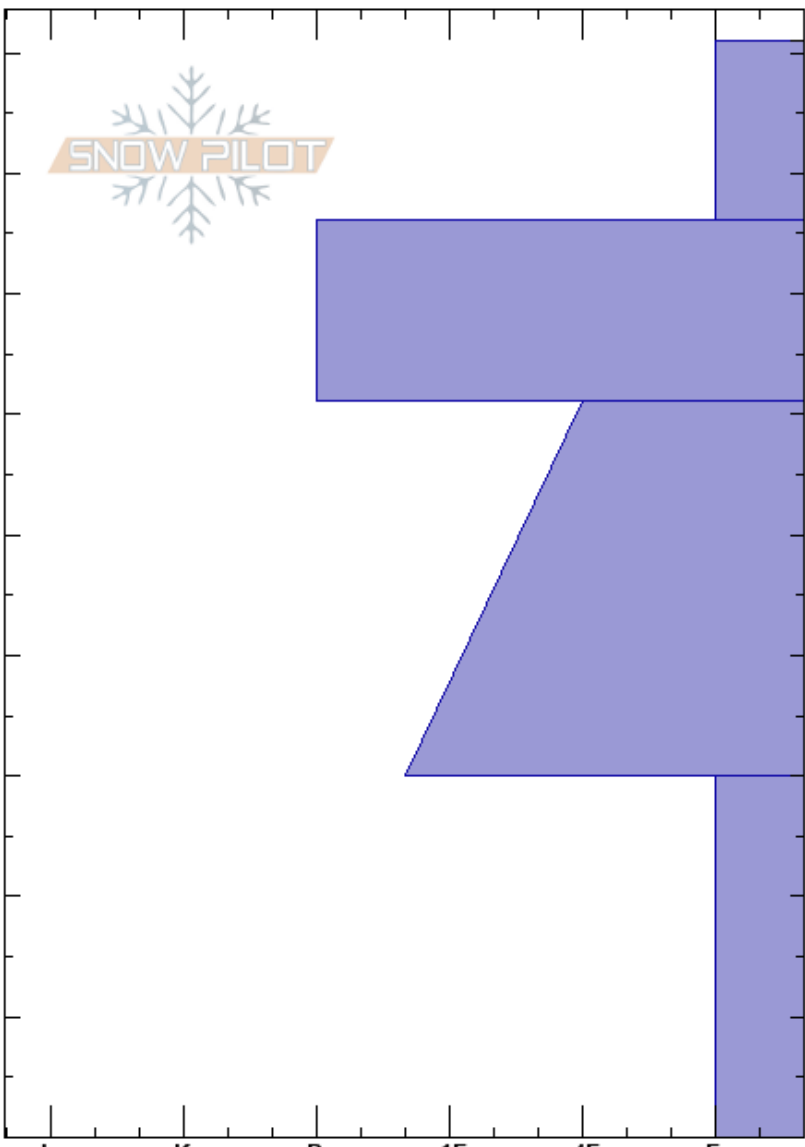

Hidden Valley  
RMNP  
CO  
Elevation: 11265 ft  
Aspect: NE  
Specifics:

Austin Blum  
12/09/2023 - 1:30pm  
Co-ord:  
Slope Angle:  
Wind Loading:

Stability:  
Air Temperature:  
Sky Cover: FEW  
Precipitation: NO  
Wind: Light Breeze

HS:91  
Layer Notes:  
30-0cm: Problematic layer

Crystal Form	Crystal Size	Moisture	$\rho$ kg/m <sup>3</sup>	Stability tests & Layer comments
/				
o				
•				
				←ECTPV @30cm
□				

Notes: