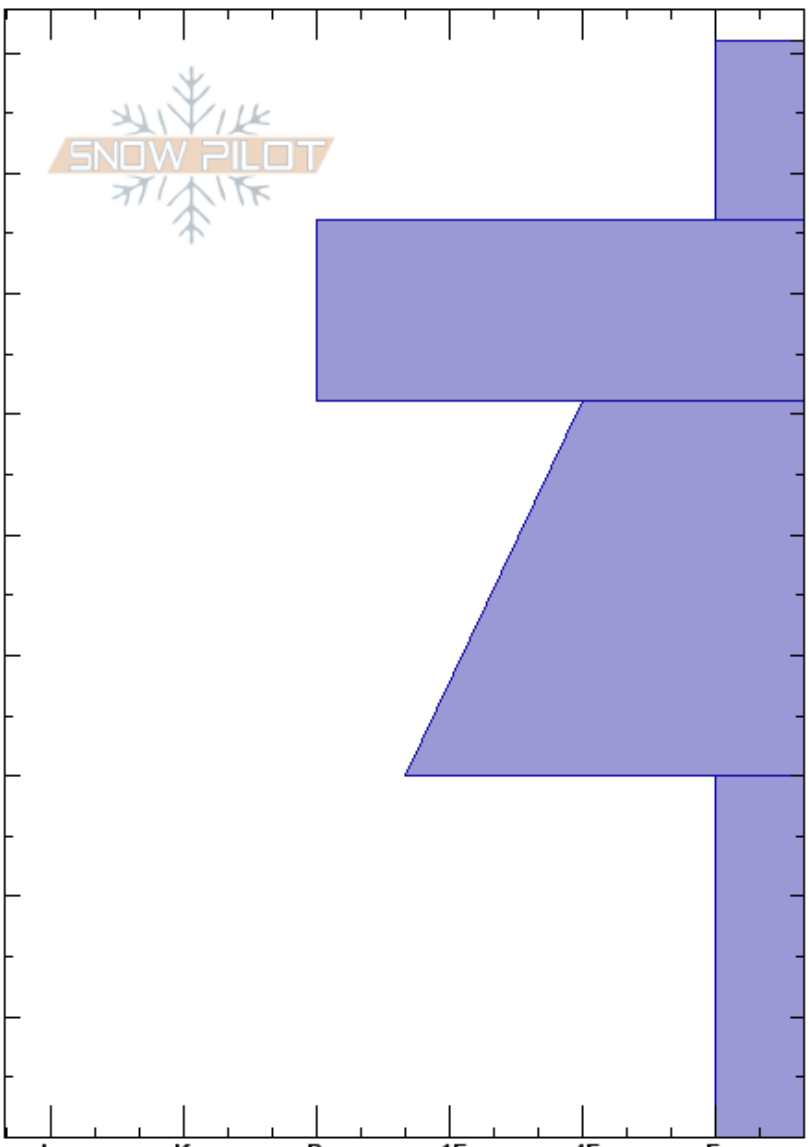

Hidden Valley
 RMNP
 CO
 Elevation: 11265 ft
 Aspect: NE
 Specifics:

Austin Blum
 12/09/2023 - 1:30pm
 Co-ord:
 Slope Angle:
 Wind Loading:

Stability:
 Air Temperature:
 Sky Cover: FEW
 Precipitation: NO
 Wind: Light Breeze

HS:91
 Layer Notes:
 30-0cm: Problematic layer

Crystal Form	Crystal Size	Moisture	ρ kg/m ³	Stability tests & Layer comments
/				
o				
.				
				← ECTPV @30cm
□				

Notes: