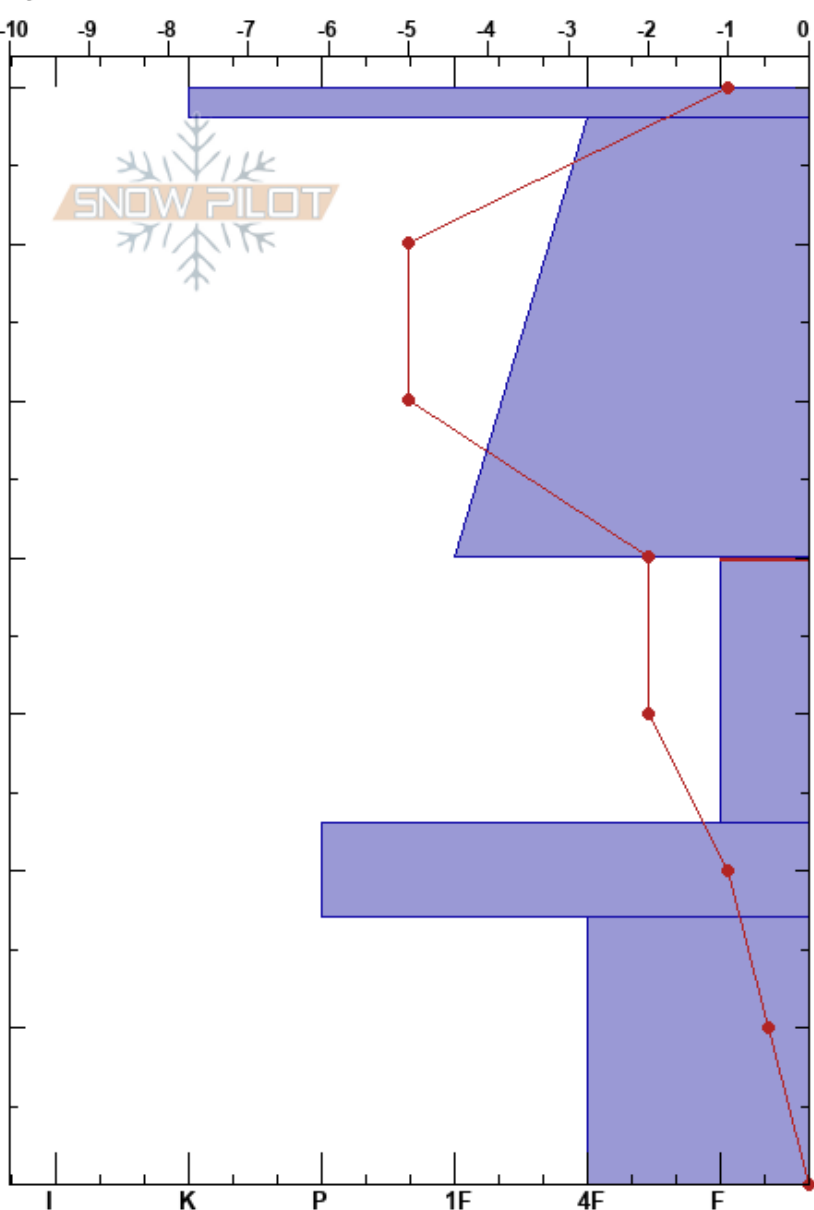

Ridge Rd. Teton Pass
 Teton Range
 WY
 Elevation: 8800 ft
 Aspect: NE

Samuel Felch
 12/06/2023 - 12:14pm
 Co-ord: 43.49229N, -110.95531W
 Slope Angle: 31°
 Wind Loading: previous

Stability:
 Air Temperature: 3°C
 Sky Cover: BKN
 Precipitation: NO
 Wind: W Calm

HS: 70
 PF: 60
 PS: 10
 Layer Notes:
 40-23cm: buried SH on top of layer
 40-23cm: Problematic layer

Specifics: Recent avalanche activity on similar slopes; Recent avalanche activity on different slopes

Form	Crystal Size	Moisture	ρ kg/m ³	Stability tests & Layer comments
⊙⊙	0.5-1			
/	0.5-1			
B (V)	0.5-2 (1)			← ECTP11 @40cm 40-23cm: buried SH on top of layer
⊙⊙	1-2			
B (^)	2			

Notes:

I K P 1F 4F F

← ECTP24 @0cm