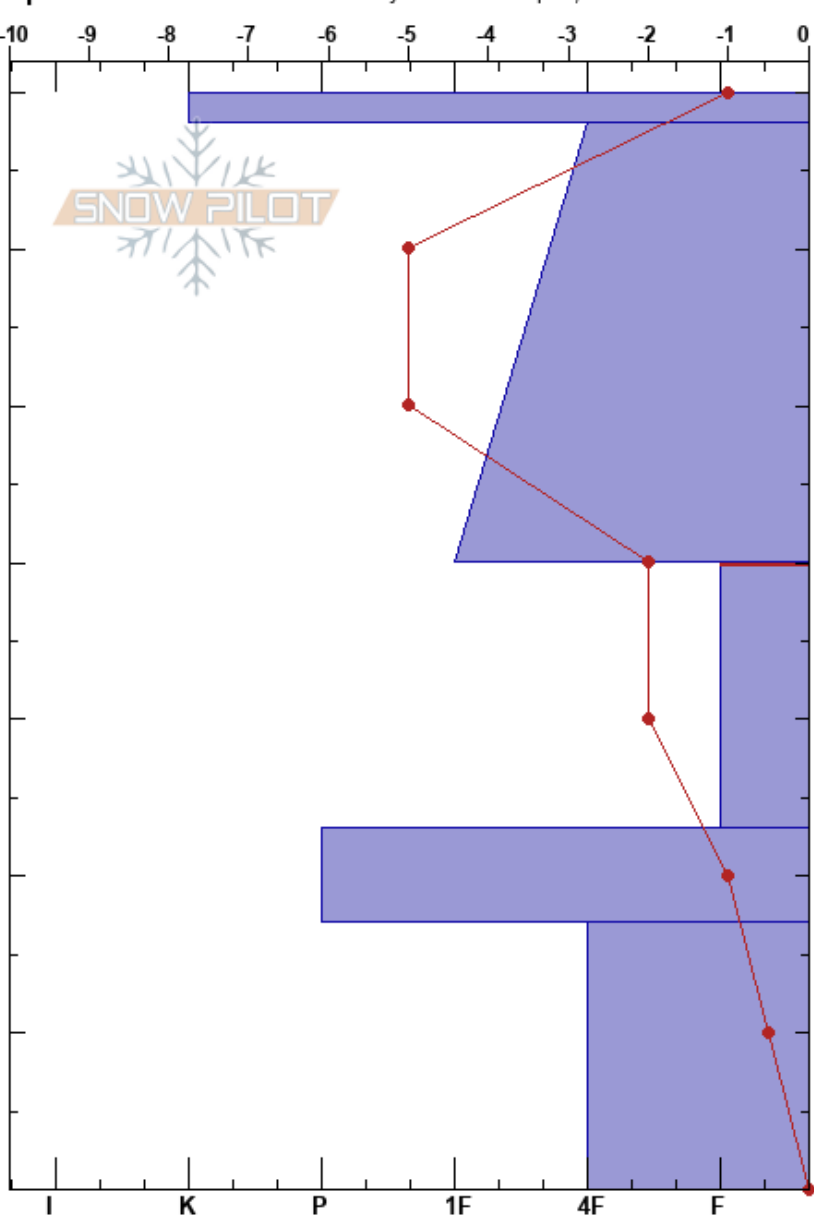

Ridge Rd. Teton Pass
 Teton Range
 WY
 Elevation: 8800 ft
 Aspect: NE

Samuel Felch
 12/06/2023 - 12:14pm
 Co-ord: 43.49229N, -110.95531W
 Slope Angle: 31°
 Wind Loading: previous

Stability:
 Air Temperature: 3°C
 Sky Cover: BKN
 Precipitation: NO
 Wind: W Calm

HS: 70
 PF: 60
 PS: 10
 Layer Notes:
 40-23cm: buried SH on top of layer
 40-23cm: Problematic layer

Specifics: Recent avalanche activity on similar slopes; Recent avalanche activity on different slopes

Form	Crystal Size	Moisture	ρ kg/m ³	Stability tests & Layer comments
⊙⊙	0.5-1			
/	0.5-1			
B (V)	0.5-2 (1)			← ECTP11 @40cm 40-23cm: buried SH on top of layer
⊙⊙	1-2			
B (^)	2			

Notes:

I K P 1F 4F F

← ECTP24 @0cm