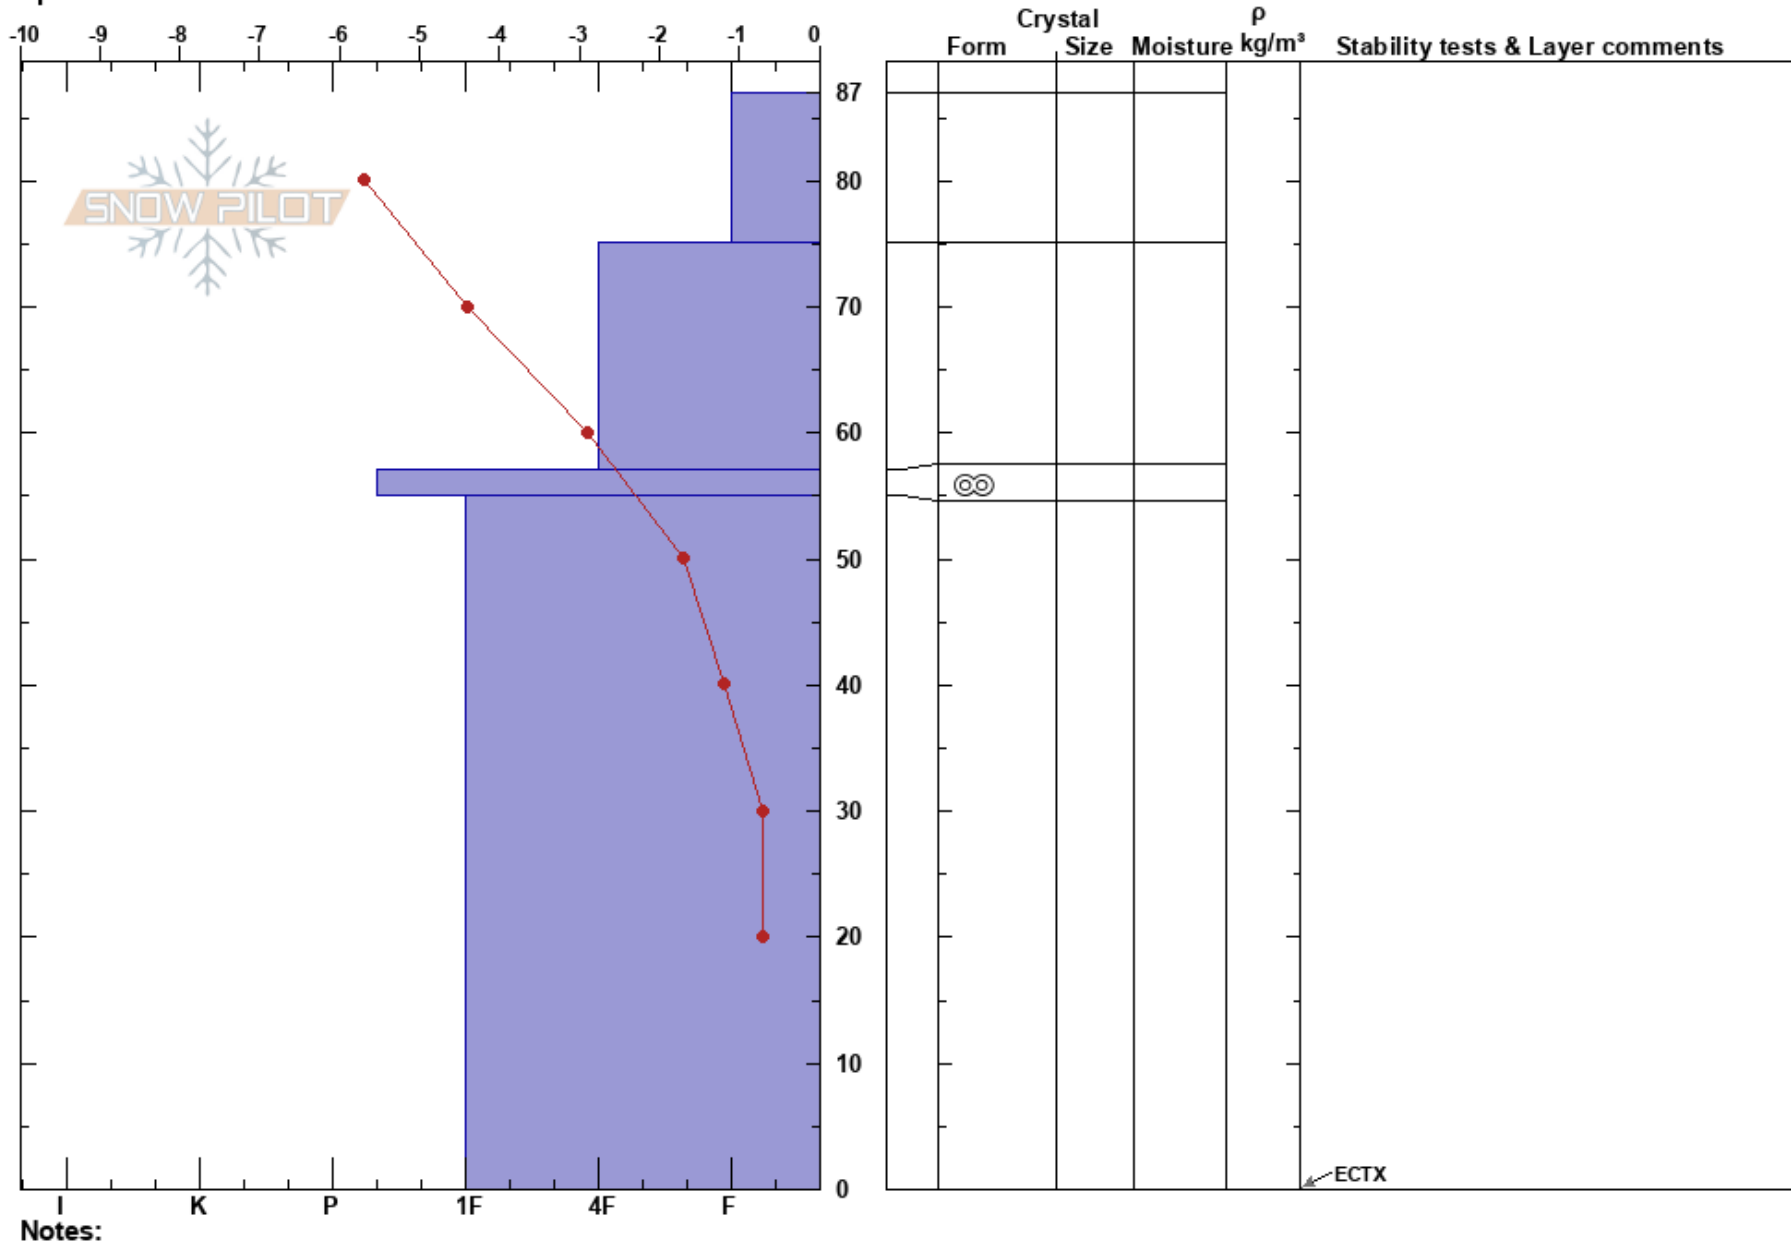

Beaver Envy  
 Bear River Range  
 UT  
 Elevation: 7600 ft  
 Aspect: W  
 Specifics:

paige pagnucco  
 12/09/2023 - 3:00pm  
 Co-ord: 41.98346N, -111.51750W  
 Slope Angle: 25°  
 Wind Loading:

Stability:  
 Air Temperature: -6°C  
 Sky Cover: CLR  
 Precipitation: NO  
 Wind:

**HS:87**  
 Layer Notes:  
 87-75cm: Problematic layer

Notes:

I      K      P      1F      4F      F