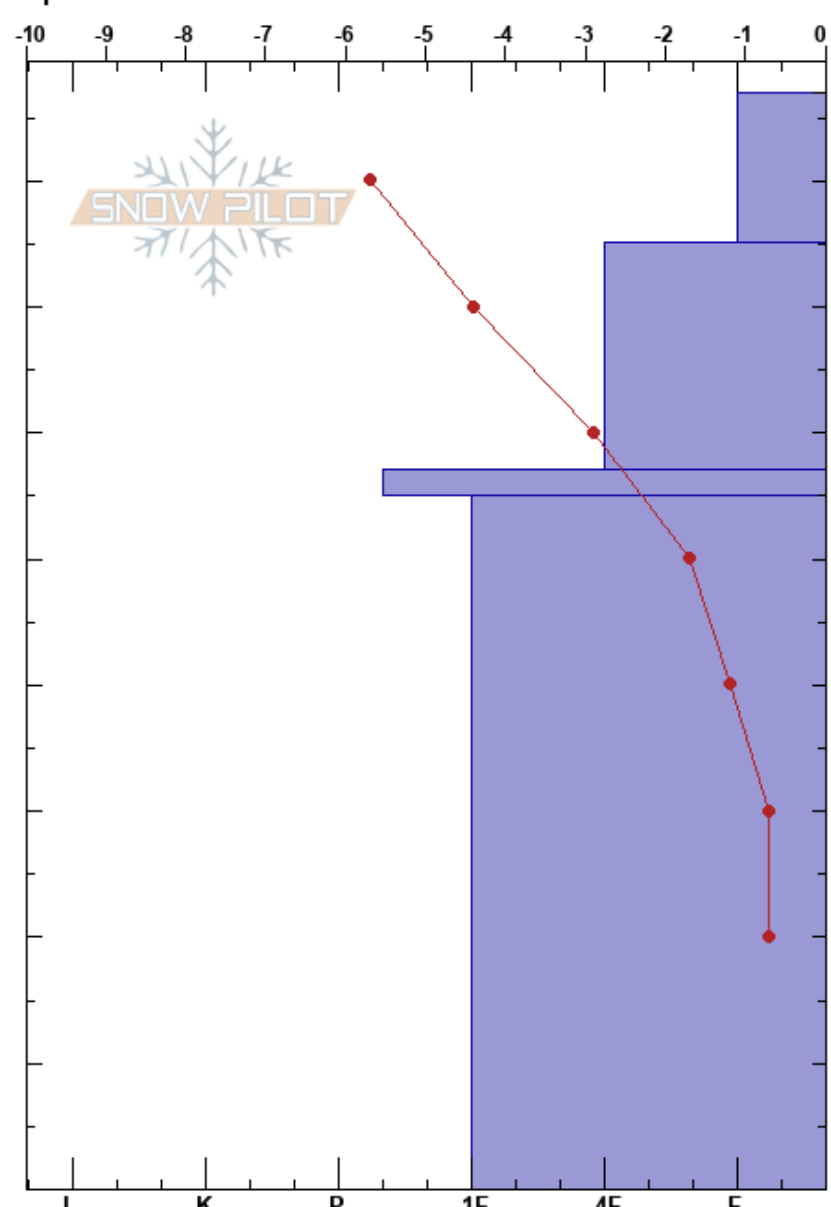

Beaver Envy paige pagnucco
 Bear River Range 12/09/2023 - 3:00pm
 UT Co-ord: 41.98346N, -111.51750W
 Elevation: 7600 ft Slope Angle: 25°
 Aspect: W Wind Loading:
 Specifics:

Stability: **HS:87**
 Air Temperature: -6°C
 Sky Cover: CLR
 Precipitation: NO
 Wind:

87-75cm: Problematic layer

Crystal Form	Crystal Size	Moisture	ρ kg/m ³	Stability tests & Layer comments
	⊙⊙			

Notes: