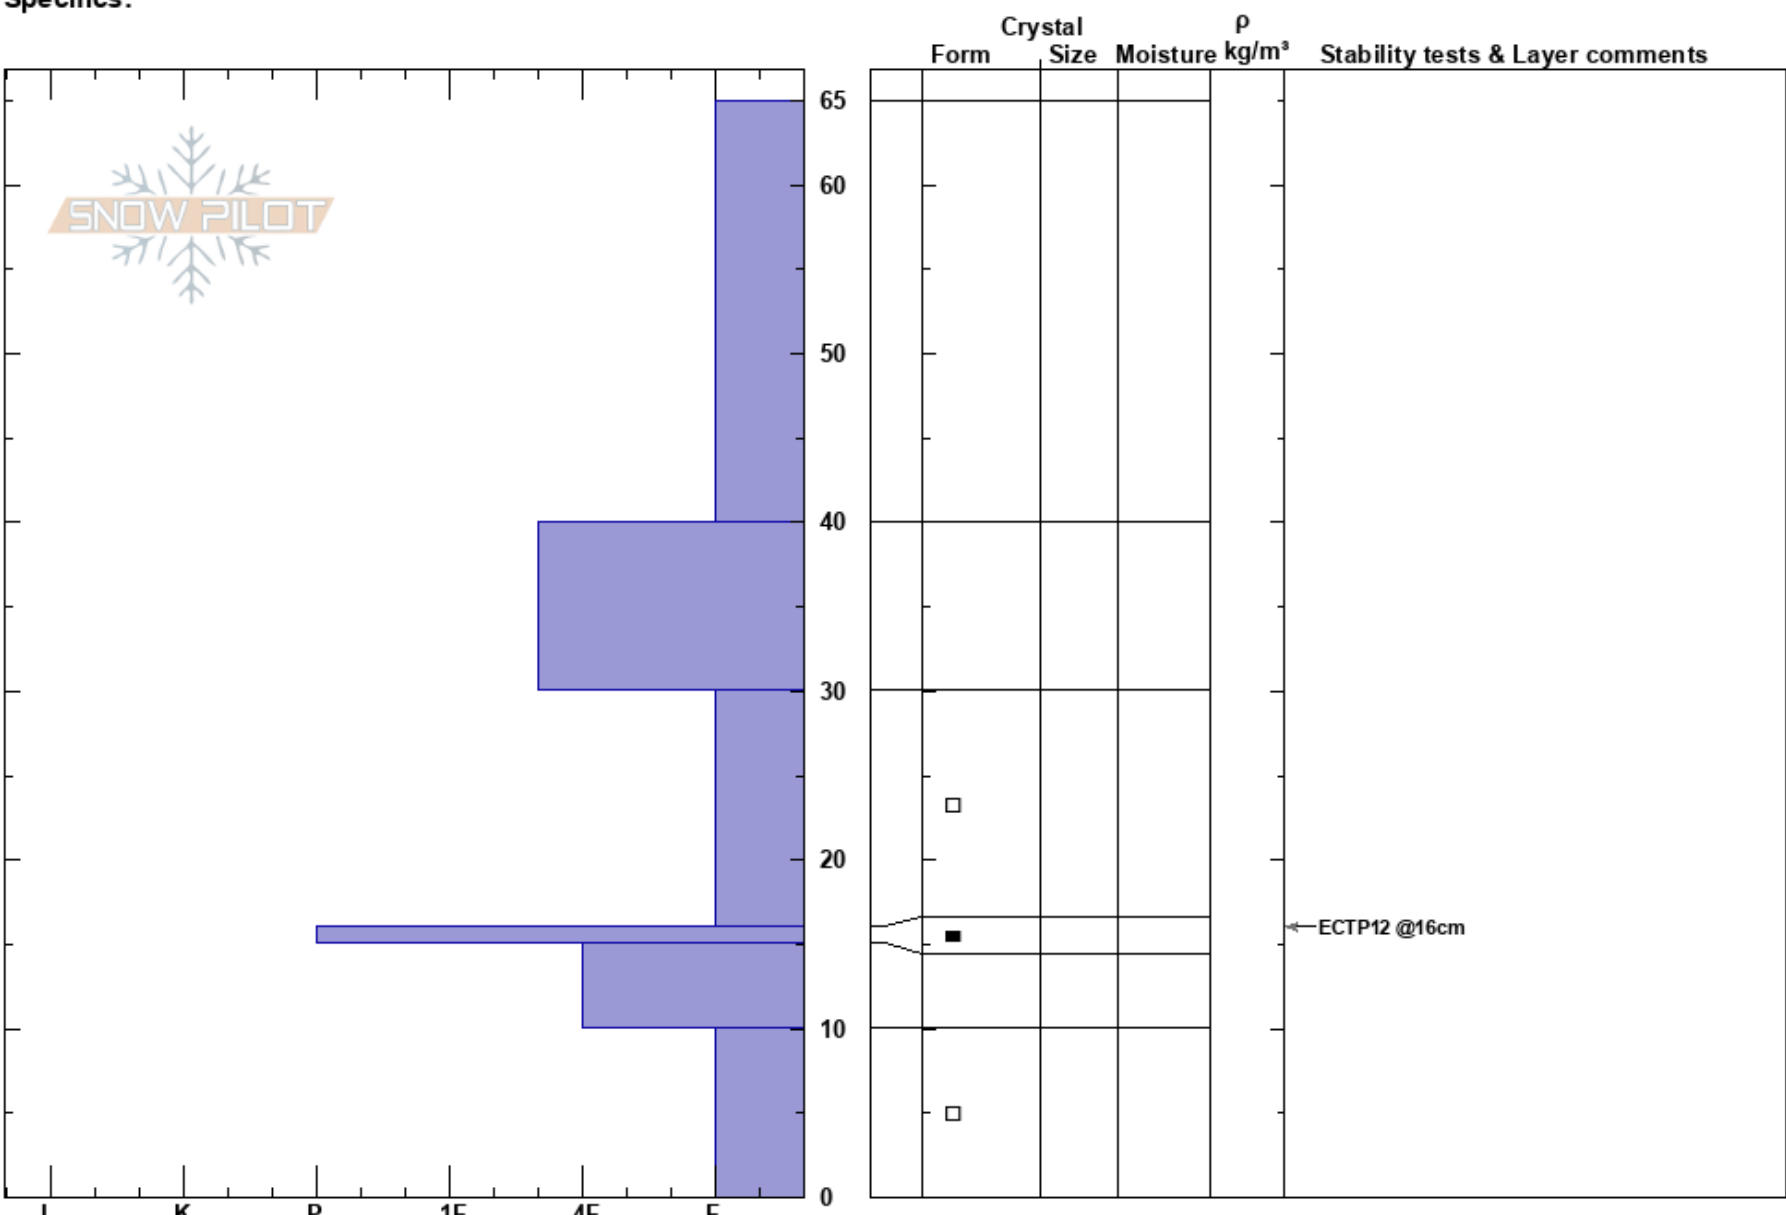

Linohead Pit 2
Madison Range-S
MT
Elevation: 8367 ft
Aspect: 80°
Specifics:

Jackson Krause
12/09/2023 - 12:32am
Co-ord: 44.70494N, -111.30054W
Slope Angle: 20°
Wind Loading: previous

Stability:
Air Temperature:
Sky Cover: BKN
Precipitation: NO
Wind: SW Light Breeze

HS: 65
PF: 65
10-0cm: Problematic layer

Notes: