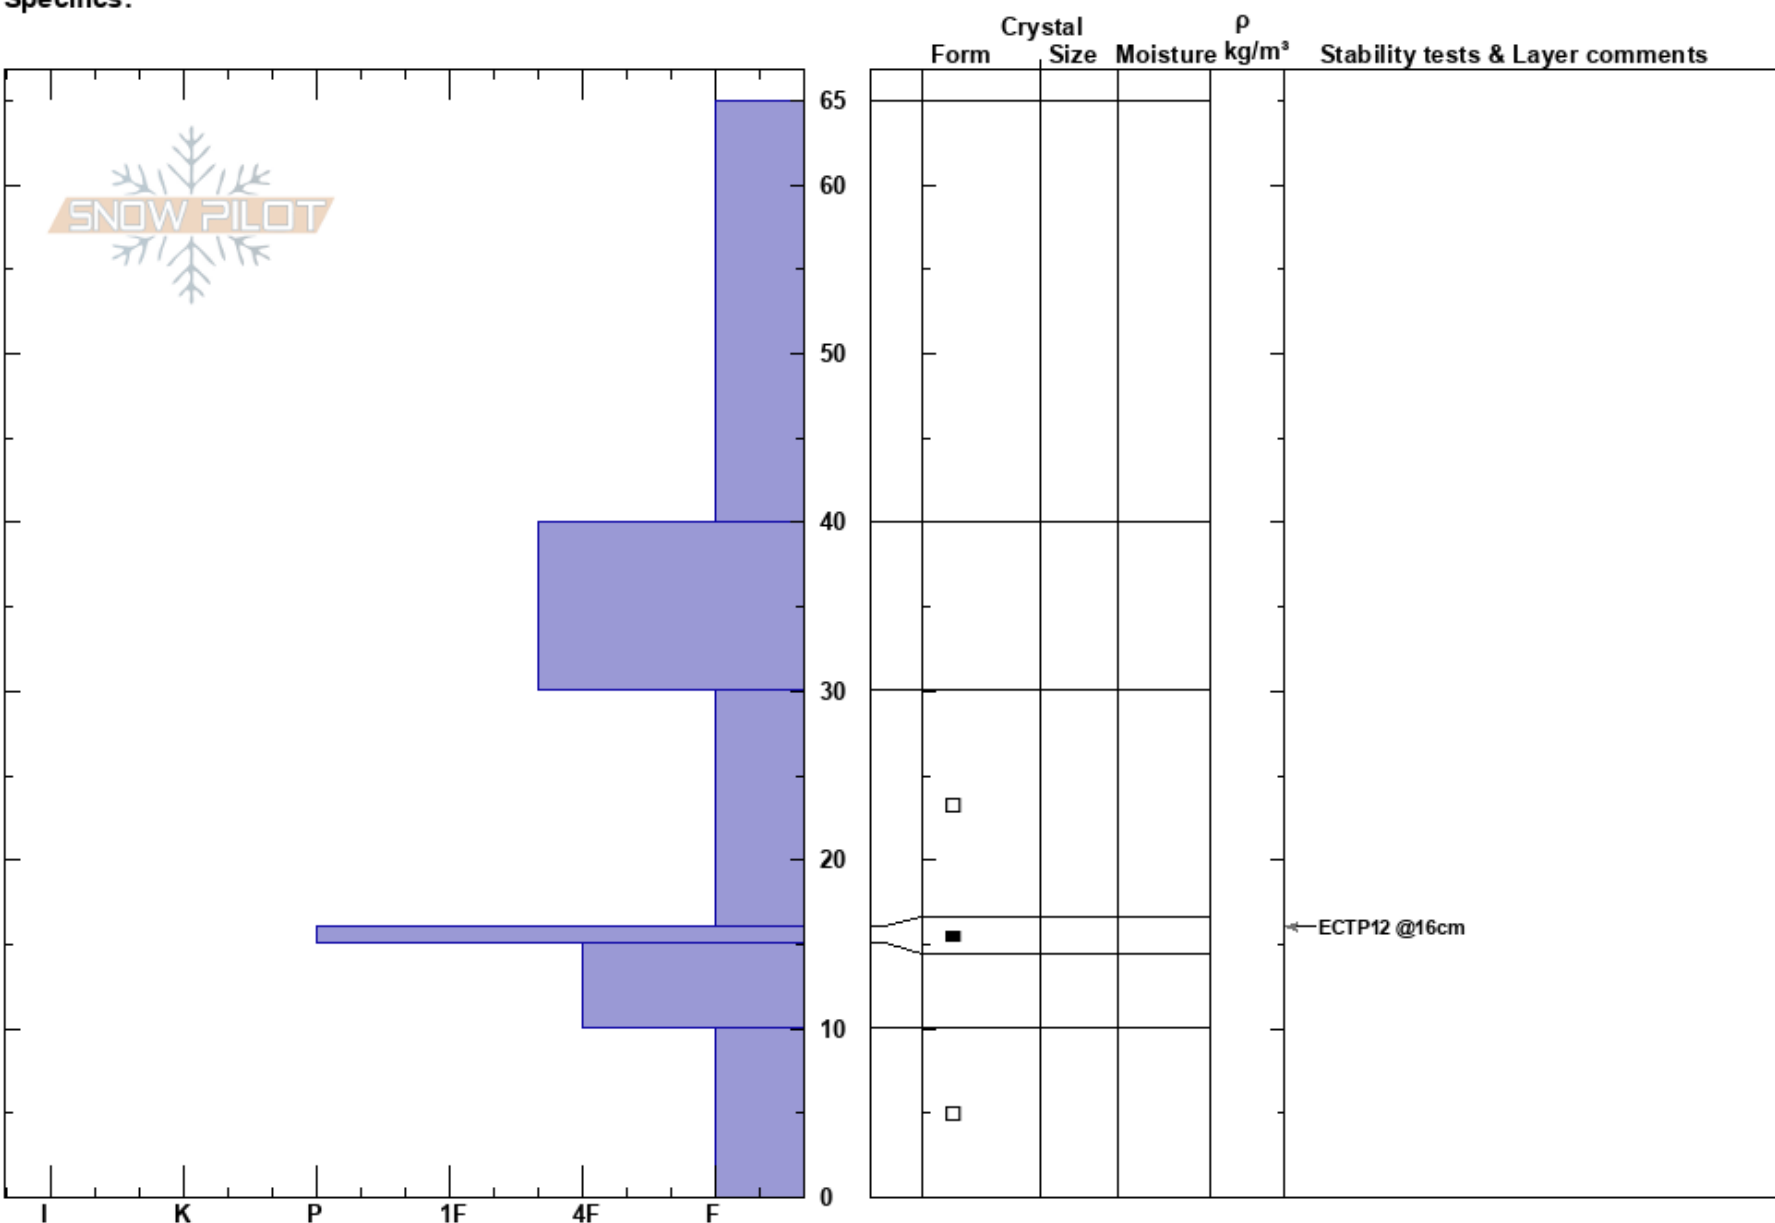

Linohead Pit 2
Madison Range-S
MT
Elevation: 8367 ft
Aspect: 80°
Specifics:

Jackson Krause
12/09/2023 - 12:32am
Co-ord: 44.70494N, -111.30054W
Slope Angle: 20°
Wind Loading: previous

Stability:
Air Temperature:
Sky Cover: BKN
Precipitation: NO
Wind: SW Light Breeze

HS: 65
PF: 65
10-0cm: Problematic layer

Notes: