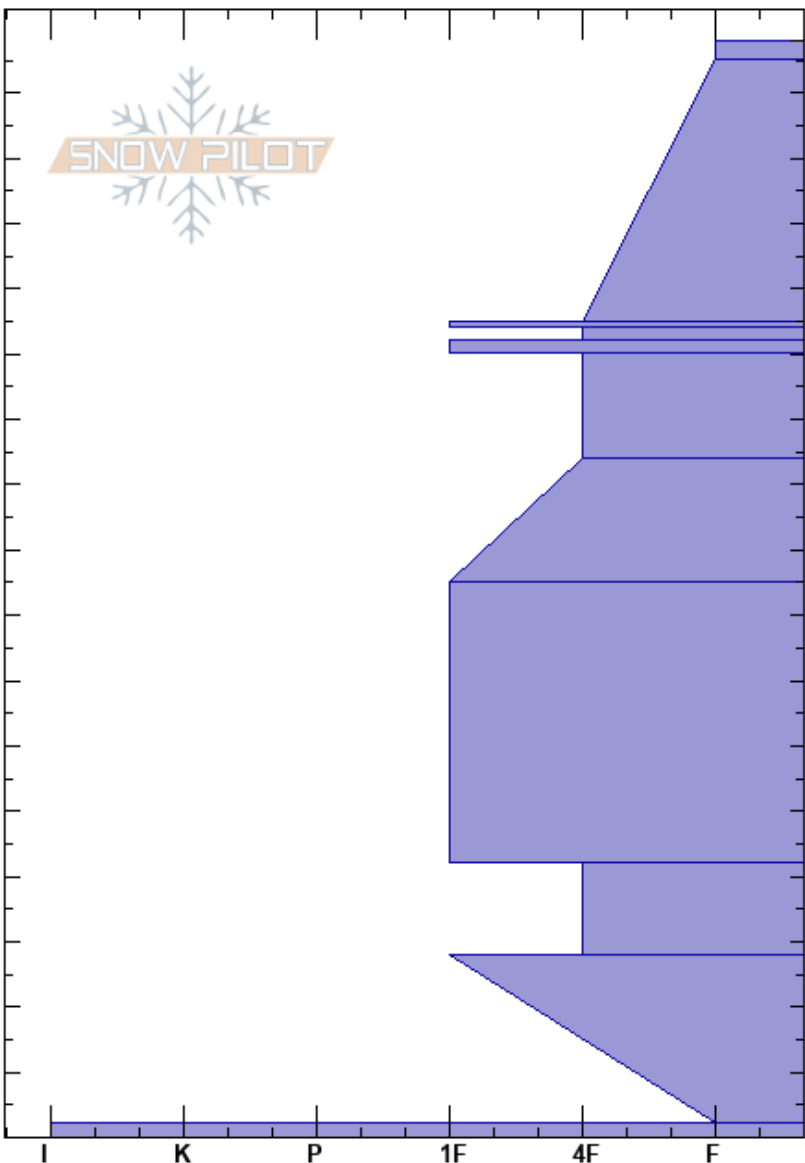

Mount Fuji
 Bitterroot
 MT
 Elevation: 6048 ft
 Aspect: 342°
 Specifics: Ski tracks on slope; We skied slope

Matt Radlowski
 01/14/2018 - 1:30pm
 Co-ord: 46.62166N, -114.56200W
 Slope Angle: 25°
 Wind Loading:

Stability: **HS: 168**
 Air Temperature: 2°C
 Sky Cover: CLR
 Precipitation: NO
 Wind: Calm
 Layer Notes: 122-120cm: Problematic layer

Crystal Form	Size	Moisture	ρ kg/m ³	Stability tests & Layer comments
/		W		
• (/)		W		CT13, Q2 @146cm ECTN12 @146cm
⊙ (⊕)				
•				
∨	6			CT23, Q2 @120cm ECTN23 @120cm PST43/100 (End) @120cm
• (/)				
⊖				ECTN28 @96cm
•				
⊖	1			
□ (⊕)	2.5	M		
□				