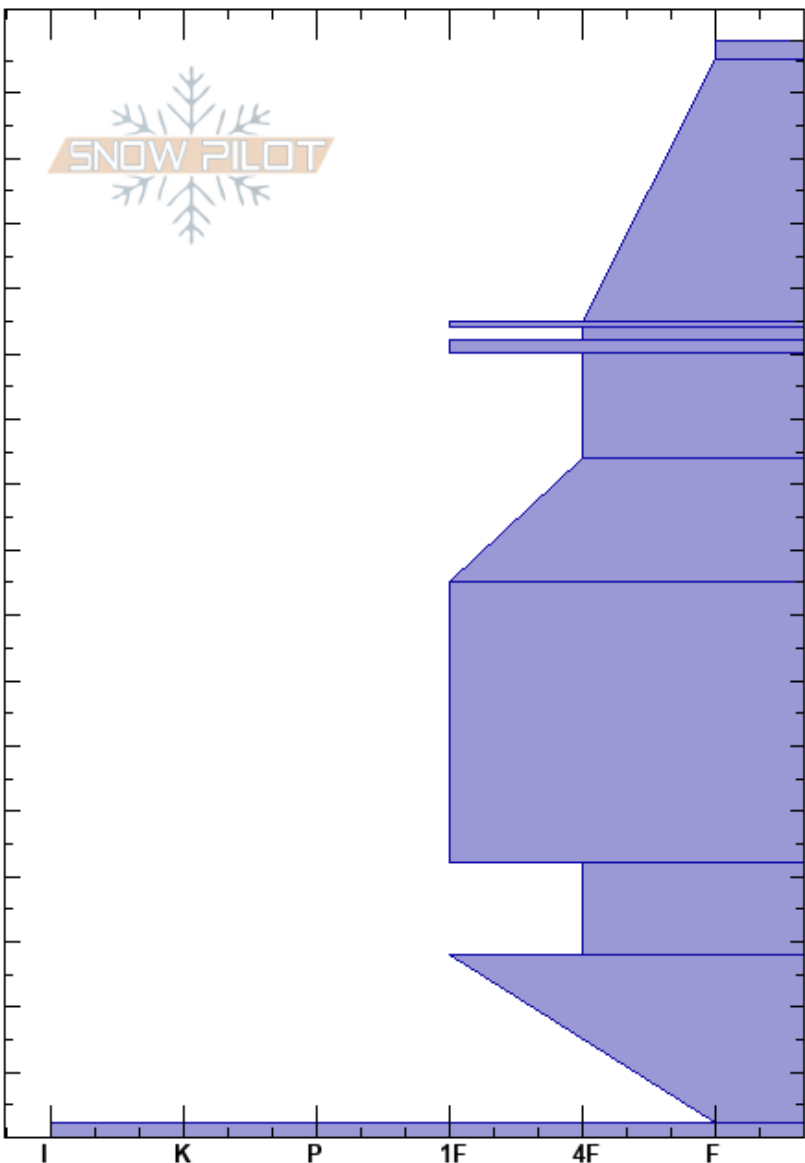

Mount Fuji  
 Bitterroot  
 MT  
 Elevation: 6048 ft  
 Aspect: 342°  
 Specifics: Ski tracks on slope; We skied slope

Matt Radlowski  
 01/14/2018 - 1:30pm  
 Co-ord: 46.62166N, -114.56200W  
 Slope Angle: 25°  
 Wind Loading:

Stability: **HS: 168**  
 Air Temperature: 2°C  
 Sky Cover: CLR  
 Precipitation: NO  
 Wind: Calm  
 Layer Notes: 122-120cm: Problematic layer

Crystal Form	Size	Moisture	$\rho$ kg/m <sup>3</sup>	Stability tests & Layer comments
/		W		
• (/)		W		CT13, Q2 @146cm ECTN12 @146cm
⊙ (⊕)				
•				CT23, Q2 @120cm ECTN23 @120cm PST43/100 (End) @120cm
∨	6			
• (/)				
⊖				ECTN28 @96cm
•				
⊖	1			
□ (⊕)	2.5	M		
□				