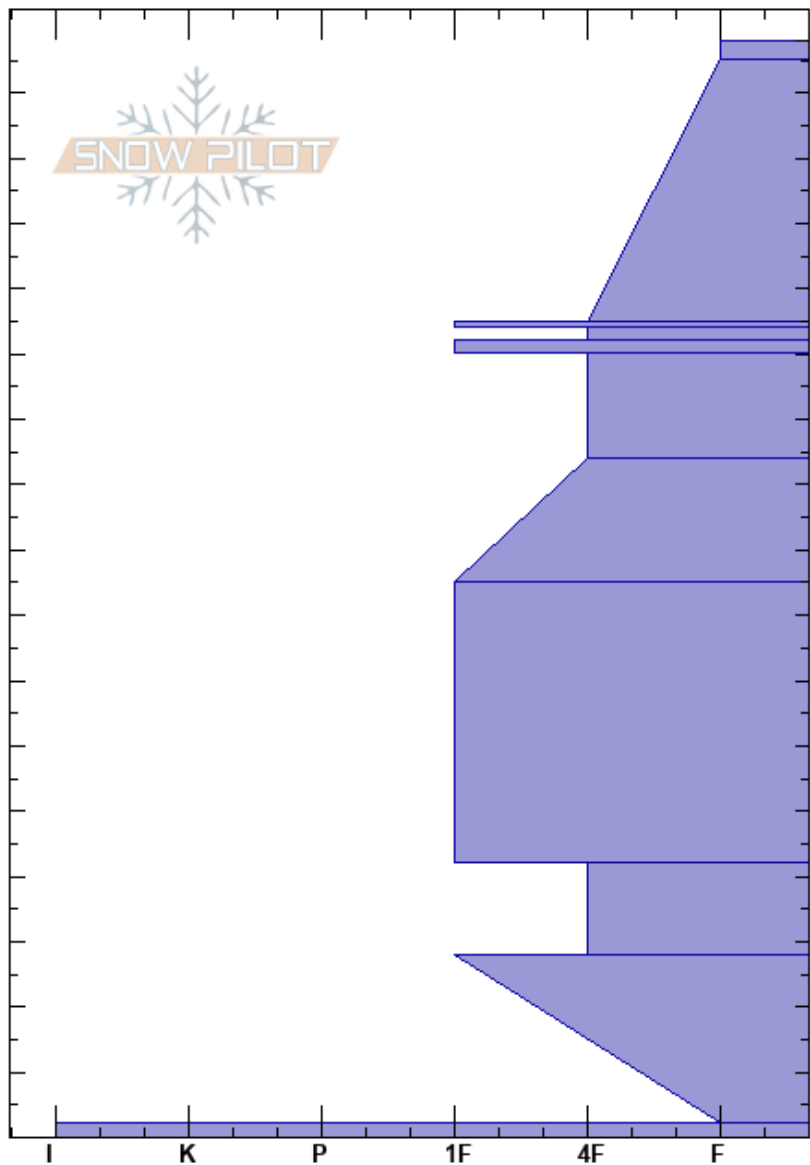

Mount Fuji
 Bitterroot
 MT
 Elevation: 6048 ft
 Aspect: 342°
 Specifics: Ski tracks on slope; We skied slope

Matt Radlowski
 01/14/2018 - 1:30pm
 Co-ord: 46.62166N, -114.56200W
 Slope Angle: 25°
 Wind Loading:

Stability: **HS: 168**
 Air Temperature: 2°C
 Sky Cover: CLR
 Precipitation: NO
 Wind: Calm
 Layer Notes: 122-120cm: Problematic layer

Crystal Form	Size	Moisture	ρ kg/m ³	Stability tests & Layer comments
/		W		
• (/)		W		CT13, Q2 @146cm ECTN12 @146cm
⊙ (⊕)				
•				
∨	6			CT23, Q2 @120cm ECTN23 @120cm PST43/100 (End) @120cm
• (/)				
⊖				ECTN28 @96cm
•				
⊖	1			
□ (⊕)	2.5	M		
□				