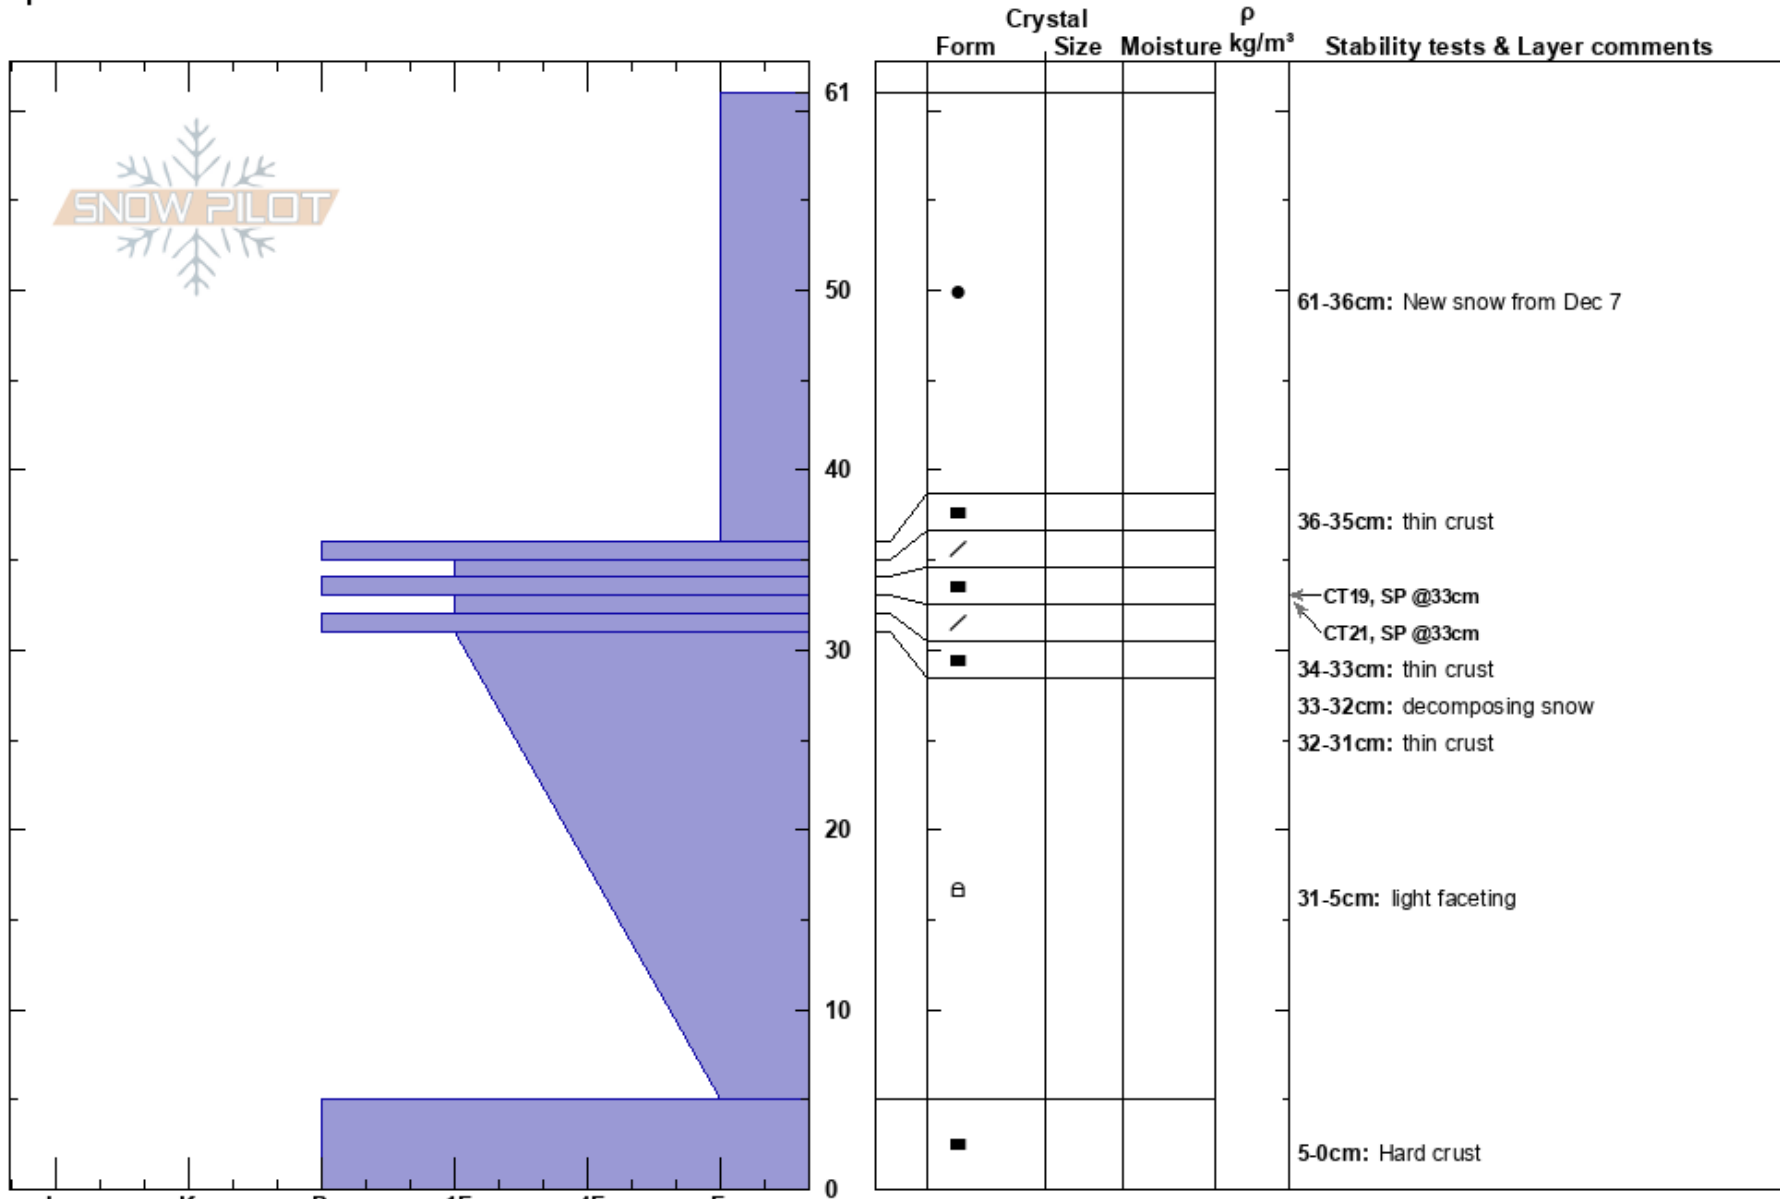

Brewer Creek
 Mt. Shasta
 CA
 Elevation: 7800 ft
 Aspect: E
 Specifics:

Samuel Clairmont
 12/09/2023 - 12:00pm
 Co-ord: 41.43307N, -122.14676W
 Slope Angle: 15°
 Wind Loading: no

Stability:
 Air Temperature: 4°C
 Sky Cover: BKN
 Precipitation: NO
 Wind: E Light Breeze

HS:61
 PF: 20
 Layer Notes:
 61-36cm: New snow from Dec 7
 36-35cm: thin crust
 34-33cm: thin crust
 33-32cm: decomposing snow
 32-31cm: thin crust
 [More Layer Comments below]

Notes: Saturated surface condition are limiting the wind load potential. Additional Layer Comments: 5-31cm: light faceting; 0-5cm: Hard crust;