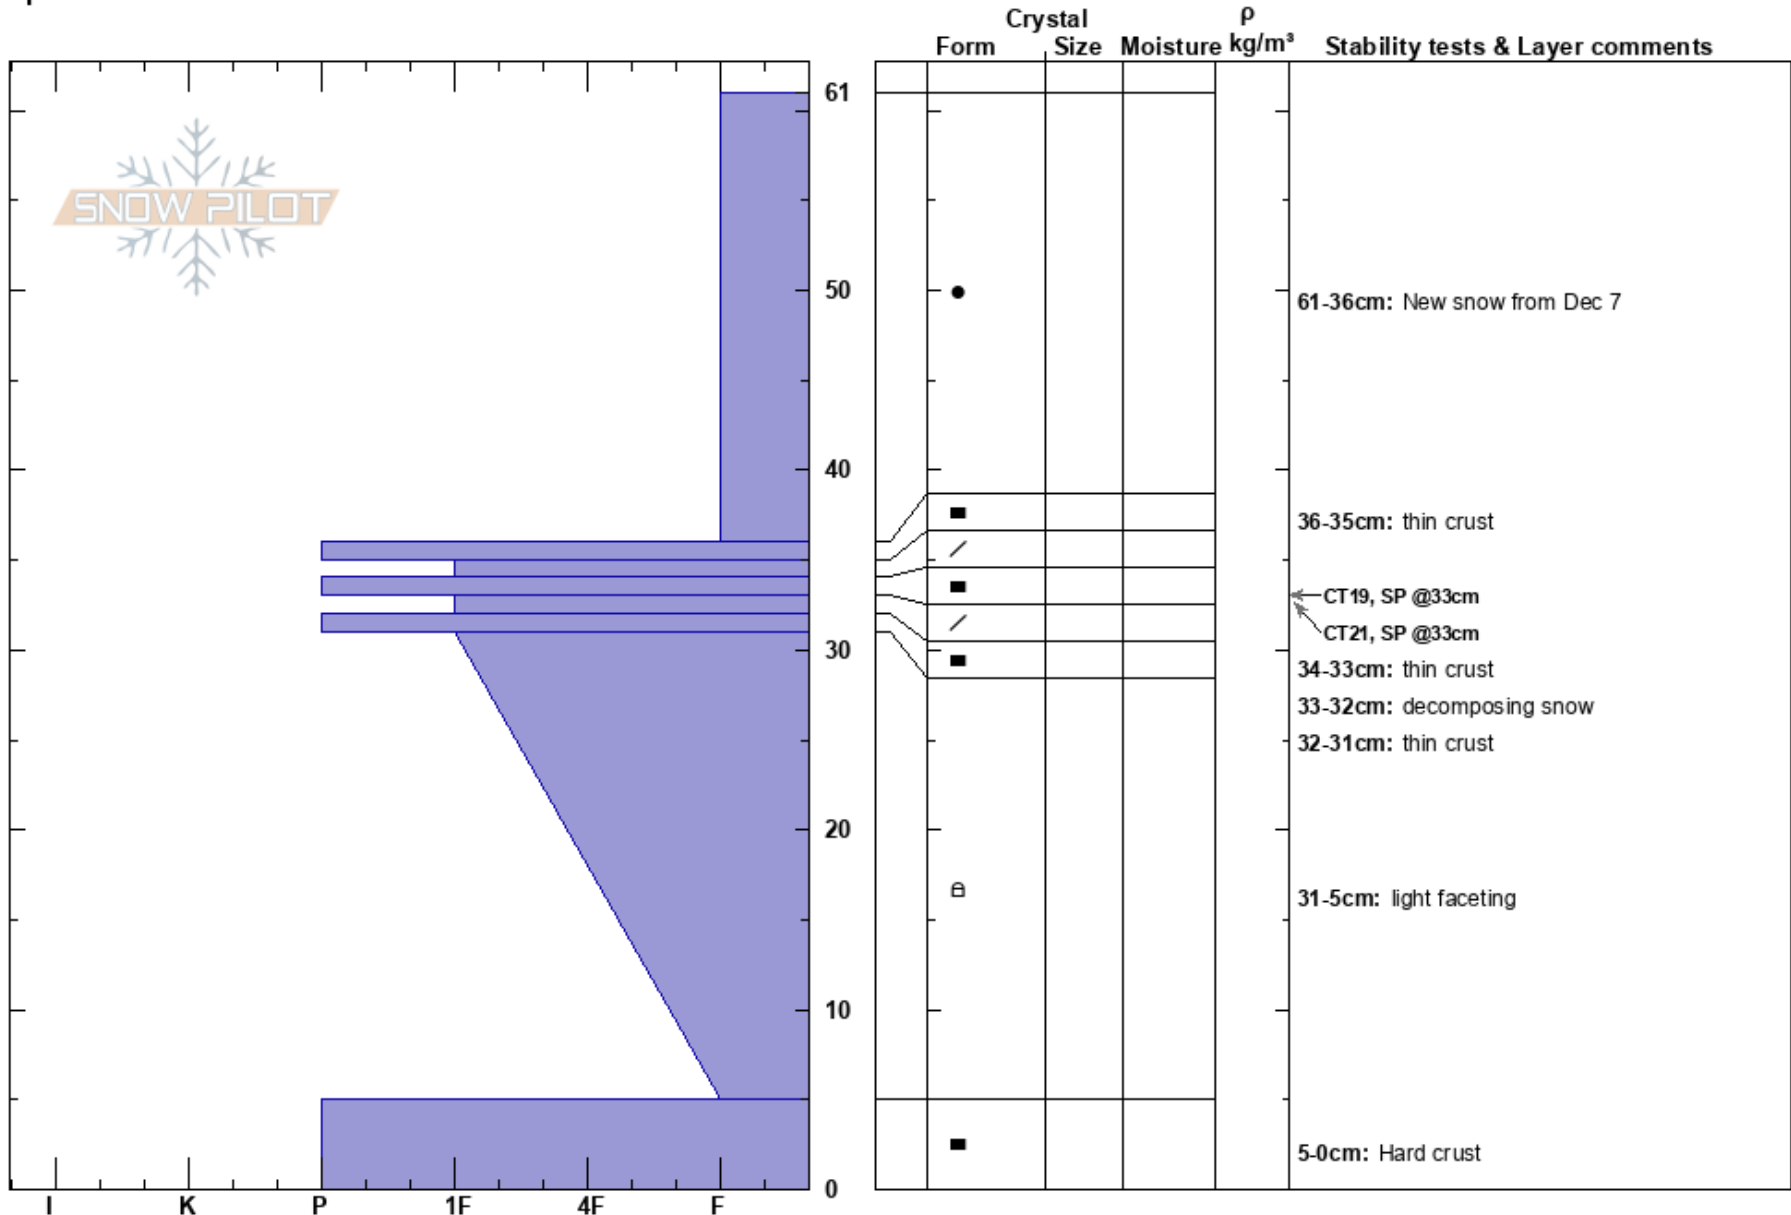

Brewer Creek  
 Mt. Shasta  
 CA  
 Elevation: 7800 ft  
 Aspect: E  
 Specifics:

Samuel Clairmont  
 12/09/2023 - 12:00pm  
 Co-ord: 41.43307N, -122.14676W  
 Slope Angle: 15°  
 Wind Loading: no

Stability:  
 Air Temperature: 4°C  
 Sky Cover: BKN  
 Precipitation: NO  
 Wind: E Light Breeze

HS:61  
 PF: 20  
 Layer Notes:  
 61-36cm: New snow from Dec 7  
 36-35cm: thin crust  
 34-33cm: thin crust  
 33-32cm: decomposing snow  
 32-31cm: thin crust  
 [More Layer Comments below]

Notes: Saturated surface condition are limiting the wind load potential. Additional Layer Comments: 5-31cm: light faceting; 0-5cm: Hard crust;