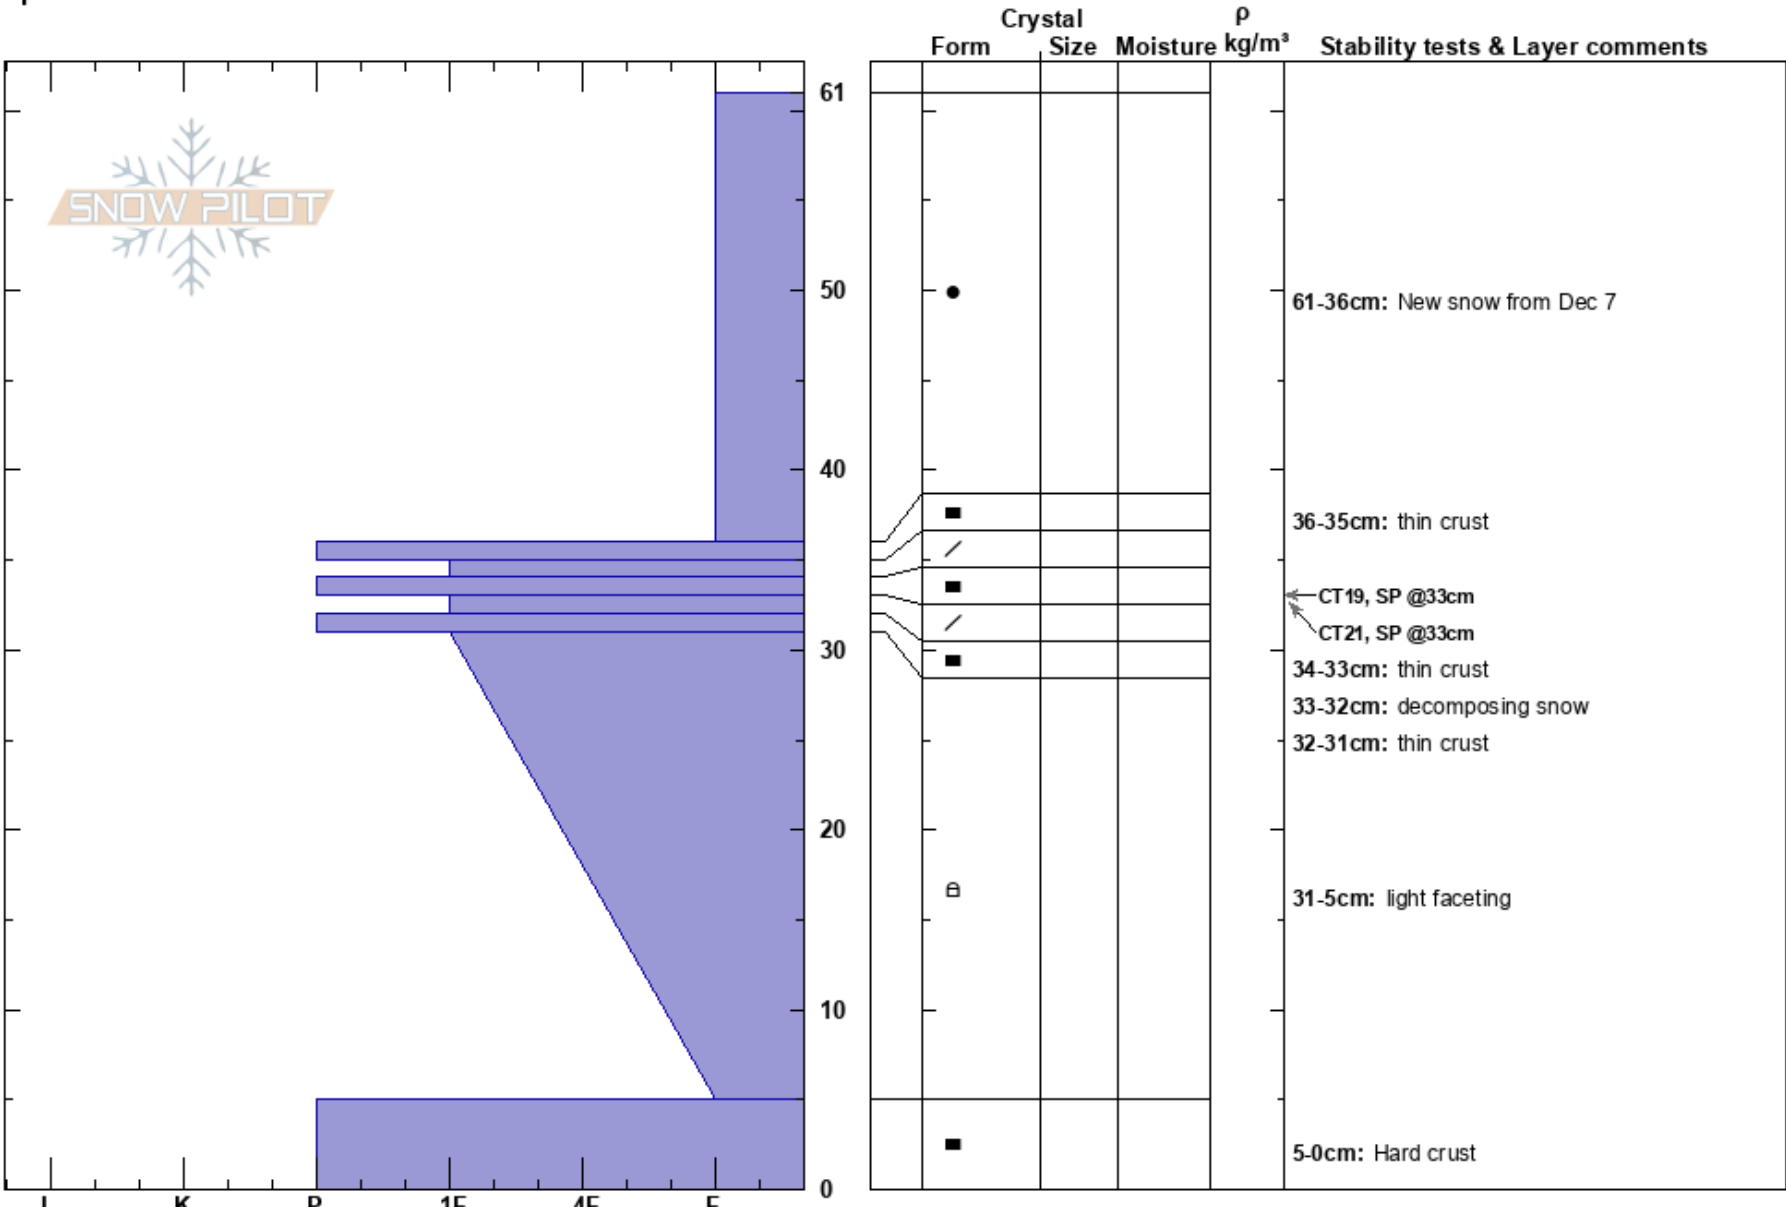

Brewer Creek
 Mt. Shasta
 CA
 Elevation: 7800 ft
 Aspect: E
 Specifics:

Samuel Clairmont
 12/09/2023 - 12:00pm
 Co-ord: 41.43307N, -122.14676W
 Slope Angle: 15°
 Wind Loading: no

Stability:
 Air Temperature: 4°C
 Sky Cover: BKN
 Precipitation: NO
 Wind: E Light Breeze

HS:61
 PF: 20
 Layer Notes:
 61-36cm: New snow from Dec 7
 36-35cm: thin crust
 34-33cm: thin crust
 33-32cm: decomposing snow
 32-31cm: thin crust
 [More Layer Comments below]

Notes: Saturated surface condition are limiting the wind load potential. Additional Layer Comments: 5-31cm: light faceting; 0-5cm: Hard crust;