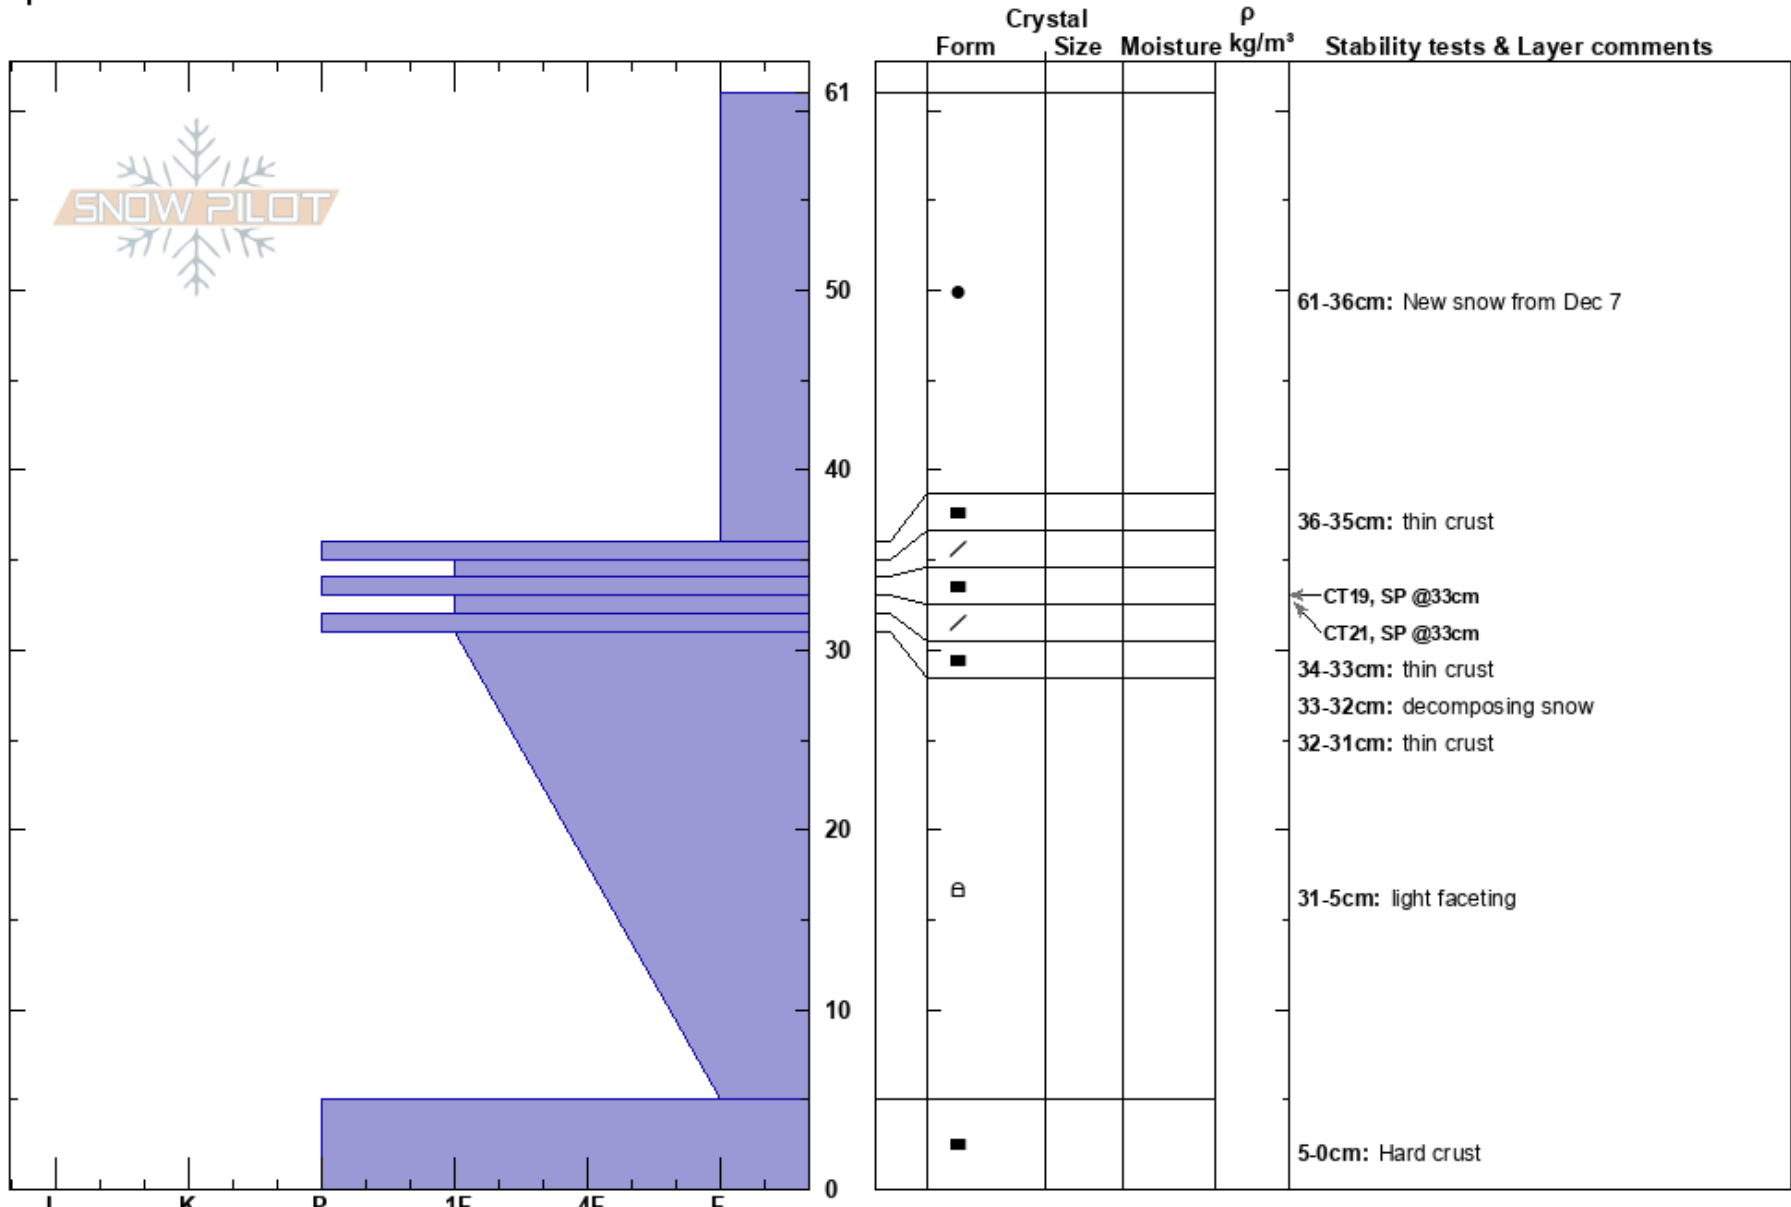

Brewer Creek  
 Mt. Shasta  
 CA  
 Elevation: 7800 ft  
 Aspect: E  
 Specifics:

Samuel Clairmont  
 12/09/2023 - 12:00pm  
 Co-ord: 41.43307N, -122.14676W  
 Slope Angle: 15°  
 Wind Loading: no

Stability:  
 Air Temperature: 4°C  
 Sky Cover: BKN  
 Precipitation: NO  
 Wind: E Light Breeze

HS:61  
 PF: 20  
 Layer Notes:  
 61-36cm: New snow from Dec 7  
 36-35cm: thin crust  
 34-33cm: thin crust  
 33-32cm: decomposing snow  
 32-31cm: thin crust  
 [More Layer Comments below]

Notes: Saturated surface condition are limiting the wind load potential. Additional Layer Comments: 5-31cm: light faceting; 0-5cm: Hard crust;