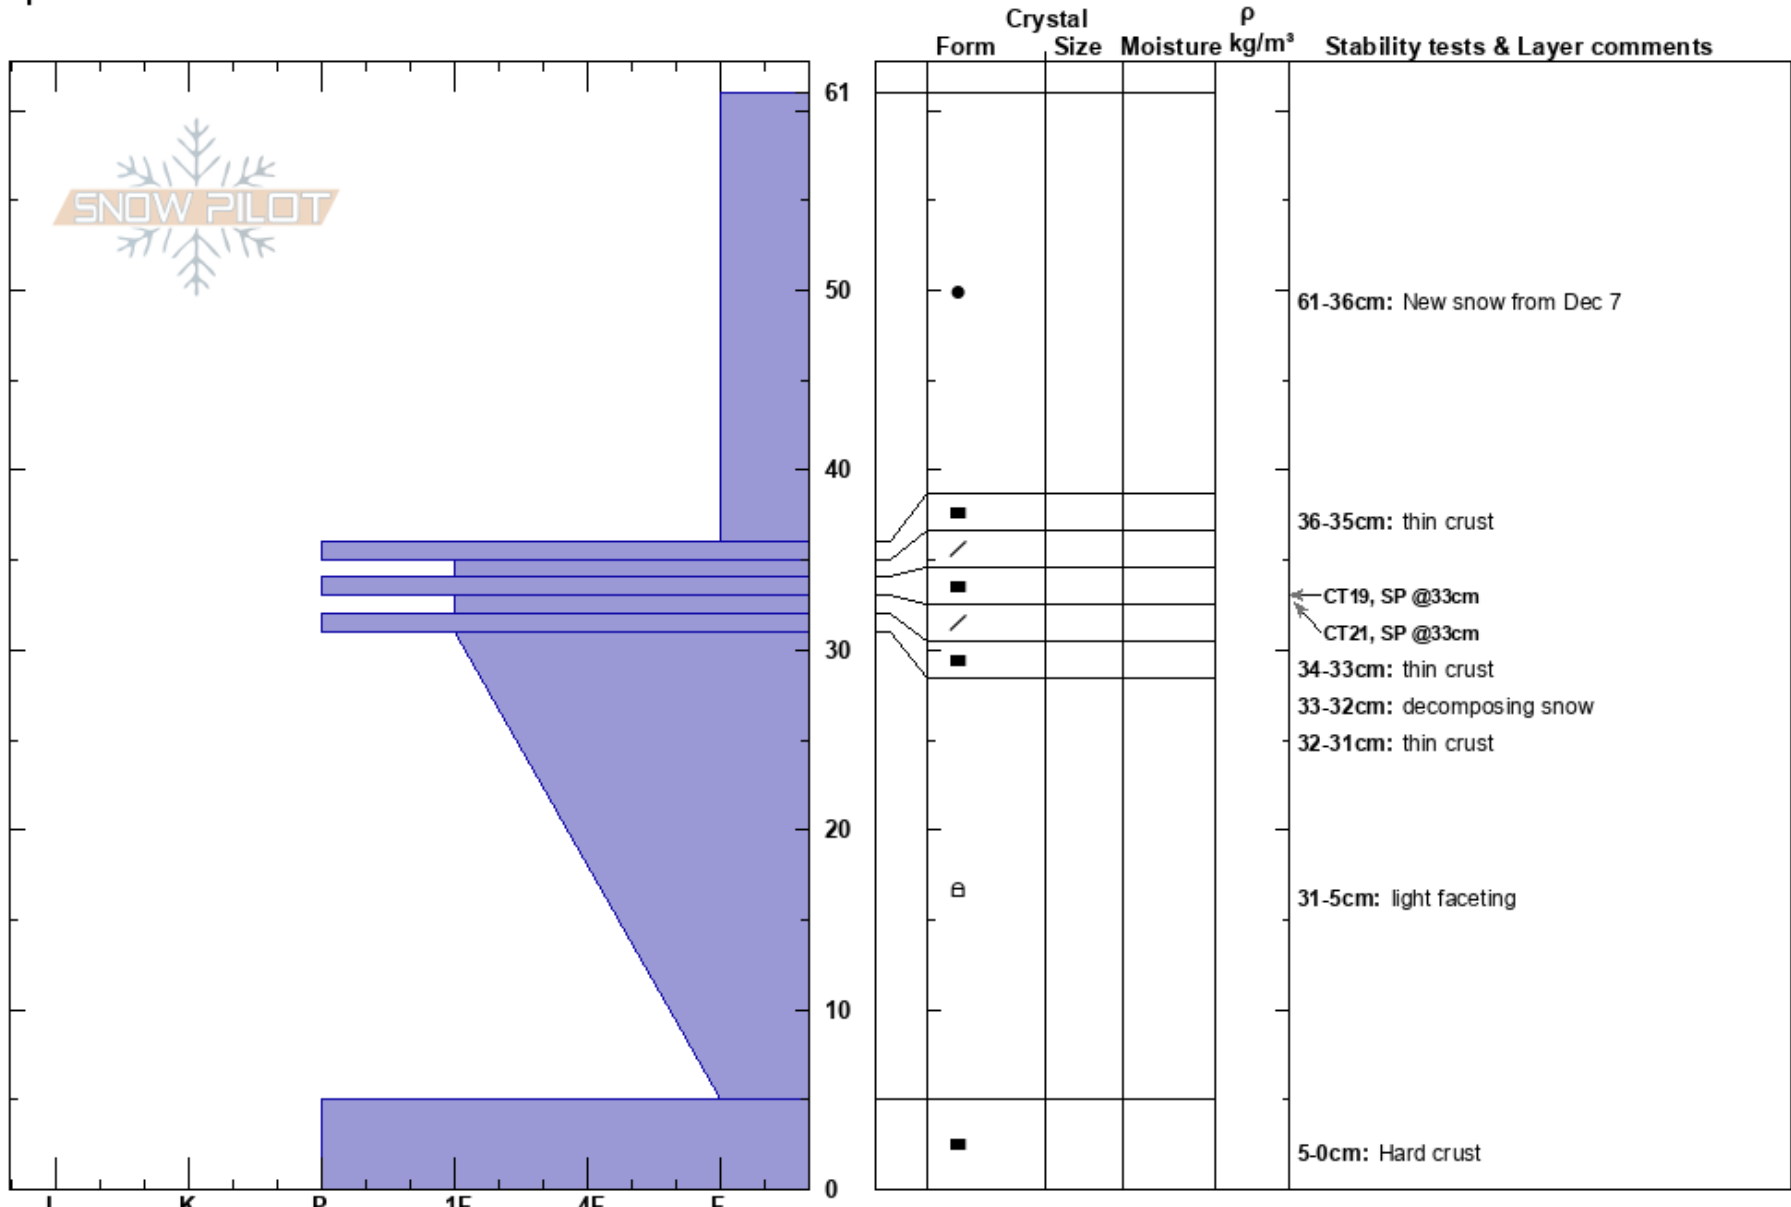

Brewer Creek
 Mt. Shasta
 CA
 Elevation: 7800 ft
 Aspect: E
 Specifics:

Samuel Clairmont
 12/09/2023 - 12:00pm
 Co-ord: 41.43307N, -122.14676W
 Slope Angle: 15°
 Wind Loading: no

Stability:
 Air Temperature: 4°C
 Sky Cover: BKN
 Precipitation: NO
 Wind: E Light Breeze

HS:61
 PF: 20
 Layer Notes:
 61-36cm: New snow from Dec 7
 36-35cm: thin crust
 34-33cm: thin crust
 33-32cm: decomposing snow
 32-31cm: thin crust
 [More Layer Comments below]

Notes: Saturated surface condition are limiting the wind load potential. Additional Layer Comments: 5-31cm: light faceting; 0-5cm: Hard crust;