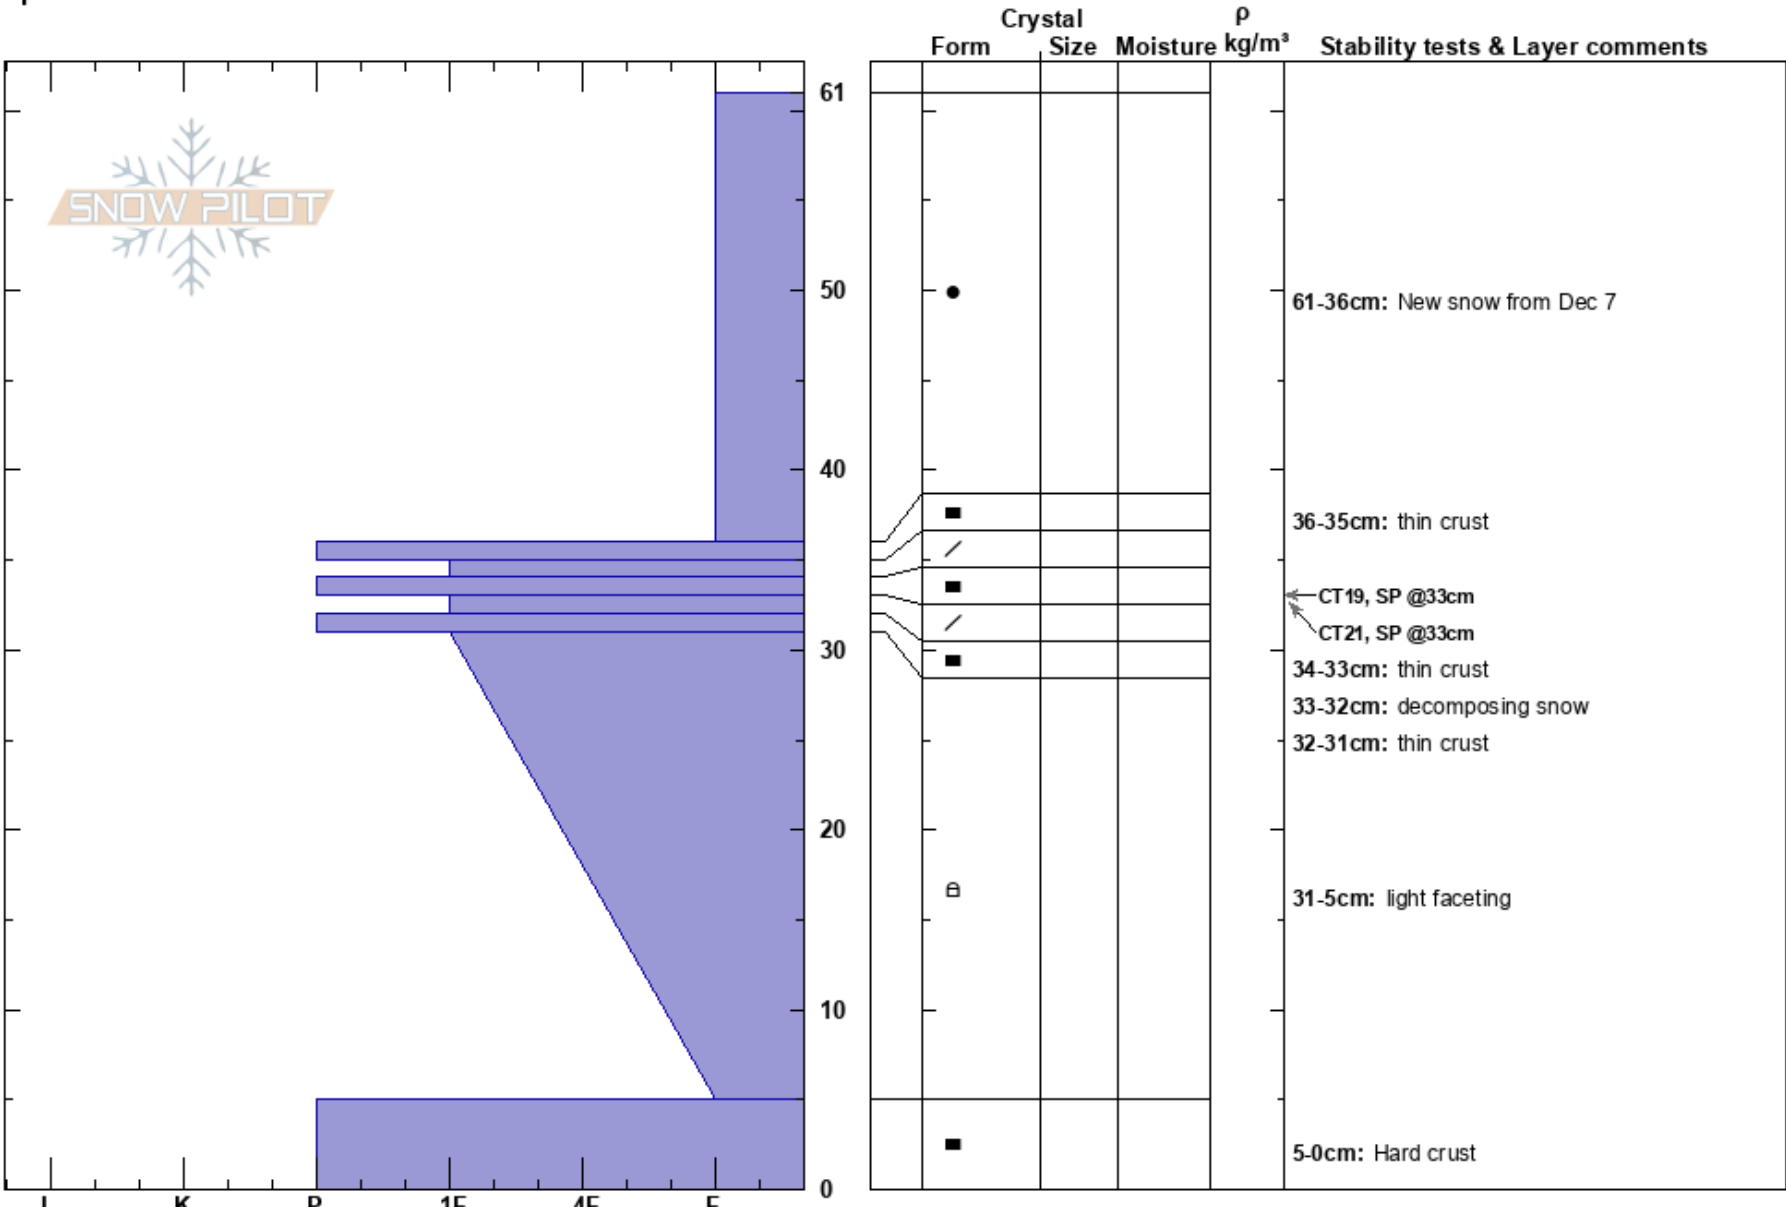

Brewer Creek  
 Mt. Shasta  
 CA  
 Elevation: 7800 ft  
 Aspect: E  
 Specifics:

Samuel Clairmont  
 12/09/2023 - 12:00pm  
 Co-ord: 41.43307N, -122.14676W  
 Slope Angle: 15°  
 Wind Loading: no

Stability:  
 Air Temperature: 4°C  
 Sky Cover: BKN  
 Precipitation: NO  
 Wind: E Light Breeze

HS:61  
 PF: 20  
 Layer Notes:  
 61-36cm: New snow from Dec 7  
 36-35cm: thin crust  
 34-33cm: thin crust  
 33-32cm: decomposing snow  
 32-31cm: thin crust  
 [More Layer Comments below]

Notes: Saturated surface condition are limiting the wind load potential. Additional Layer Comments: 5-31cm: light faceting; 0-5cm: Hard crust;