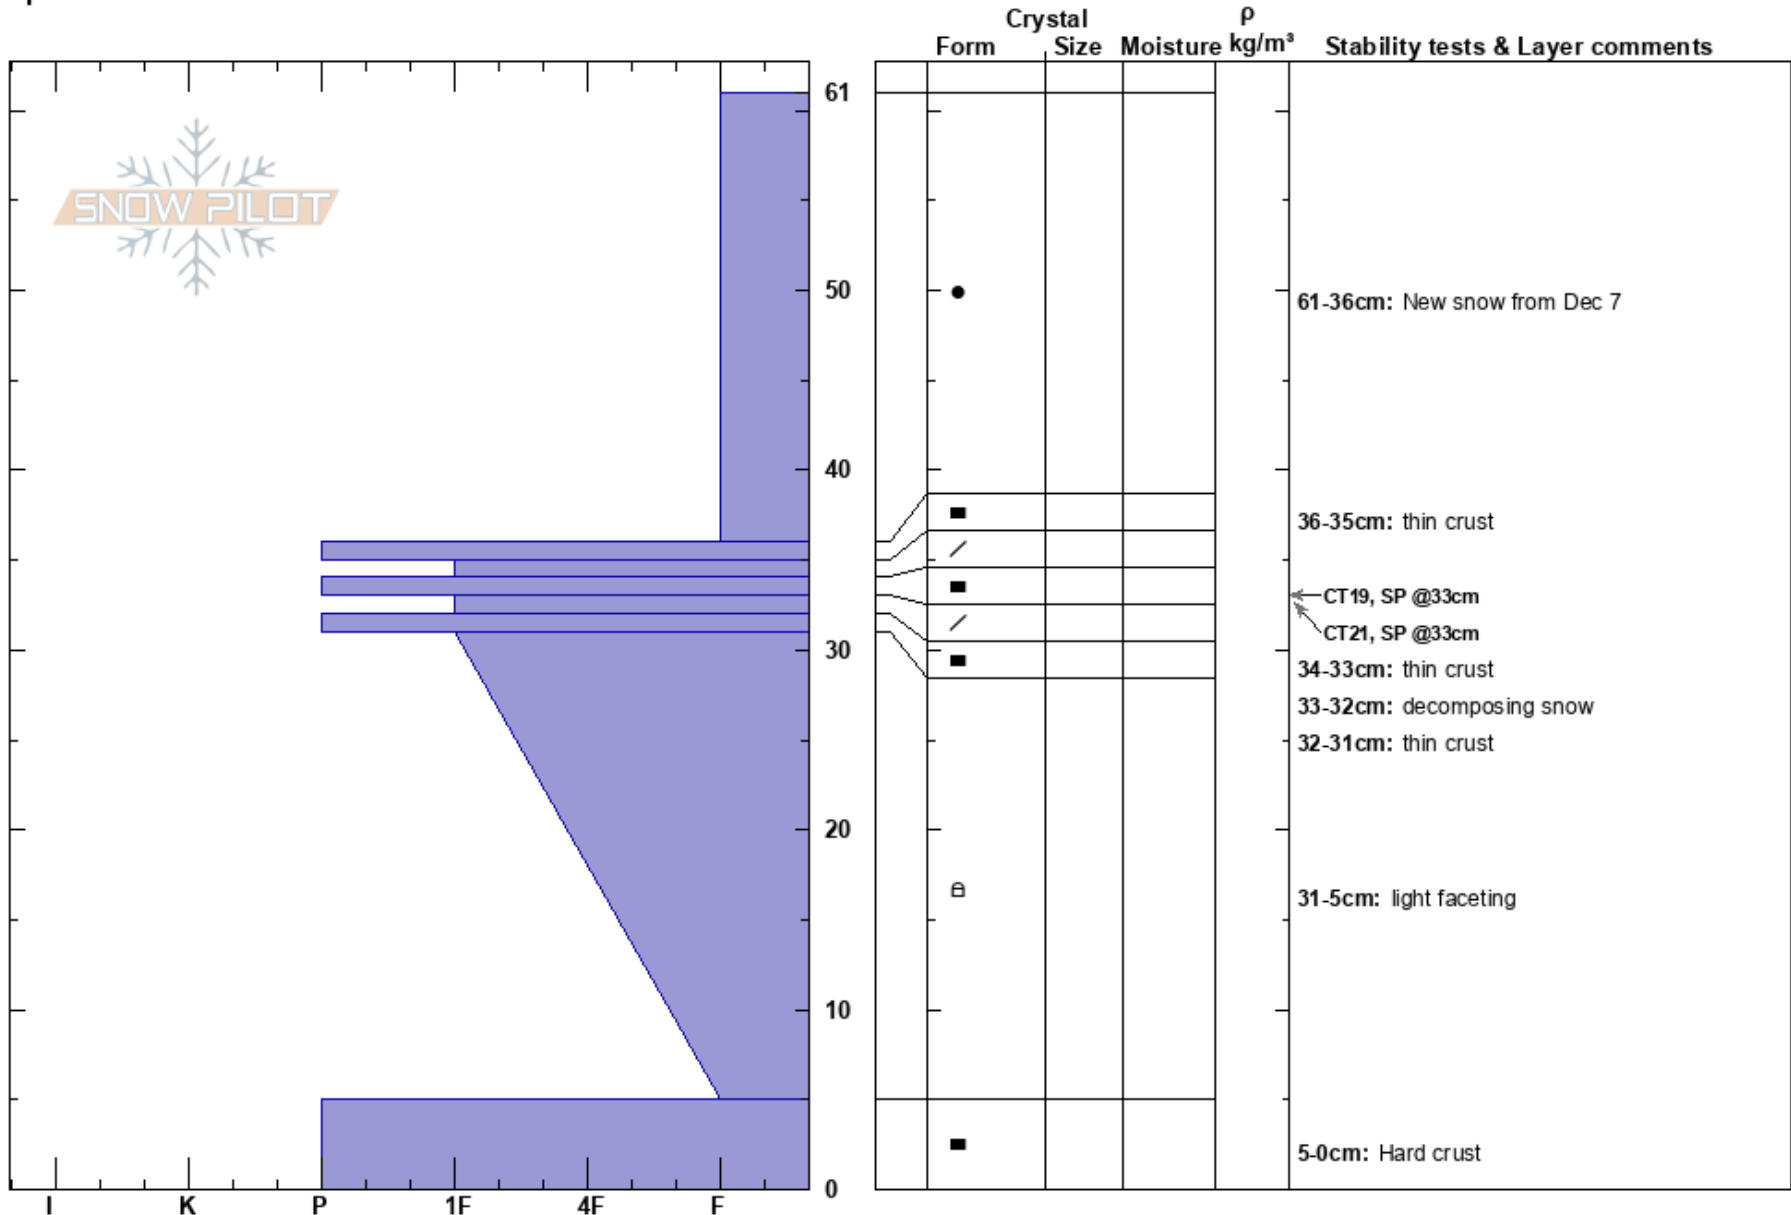

Brewer Creek
 Mt. Shasta
 CA
 Elevation: 7800 ft
 Aspect: E
 Specifics:

Samuel Clairmont
 12/09/2023 - 12:00pm
 Co-ord: 41.43307N, -122.14676W
 Slope Angle: 15°
 Wind Loading: no

Stability:
 Air Temperature: 4°C
 Sky Cover: BKN
 Precipitation: NO
 Wind: E Light Breeze

HS:61
 PF: 20
 Layer Notes:
 61-36cm: New snow from Dec 7
 36-35cm: thin crust
 34-33cm: thin crust
 33-32cm: decomposing snow
 32-31cm: thin crust
 [More Layer Comments below]

Notes: Saturated surface condition are limiting the wind load potential. Additional Layer Comments: 5-31cm: light faceting; 0-5cm: Hard crust;