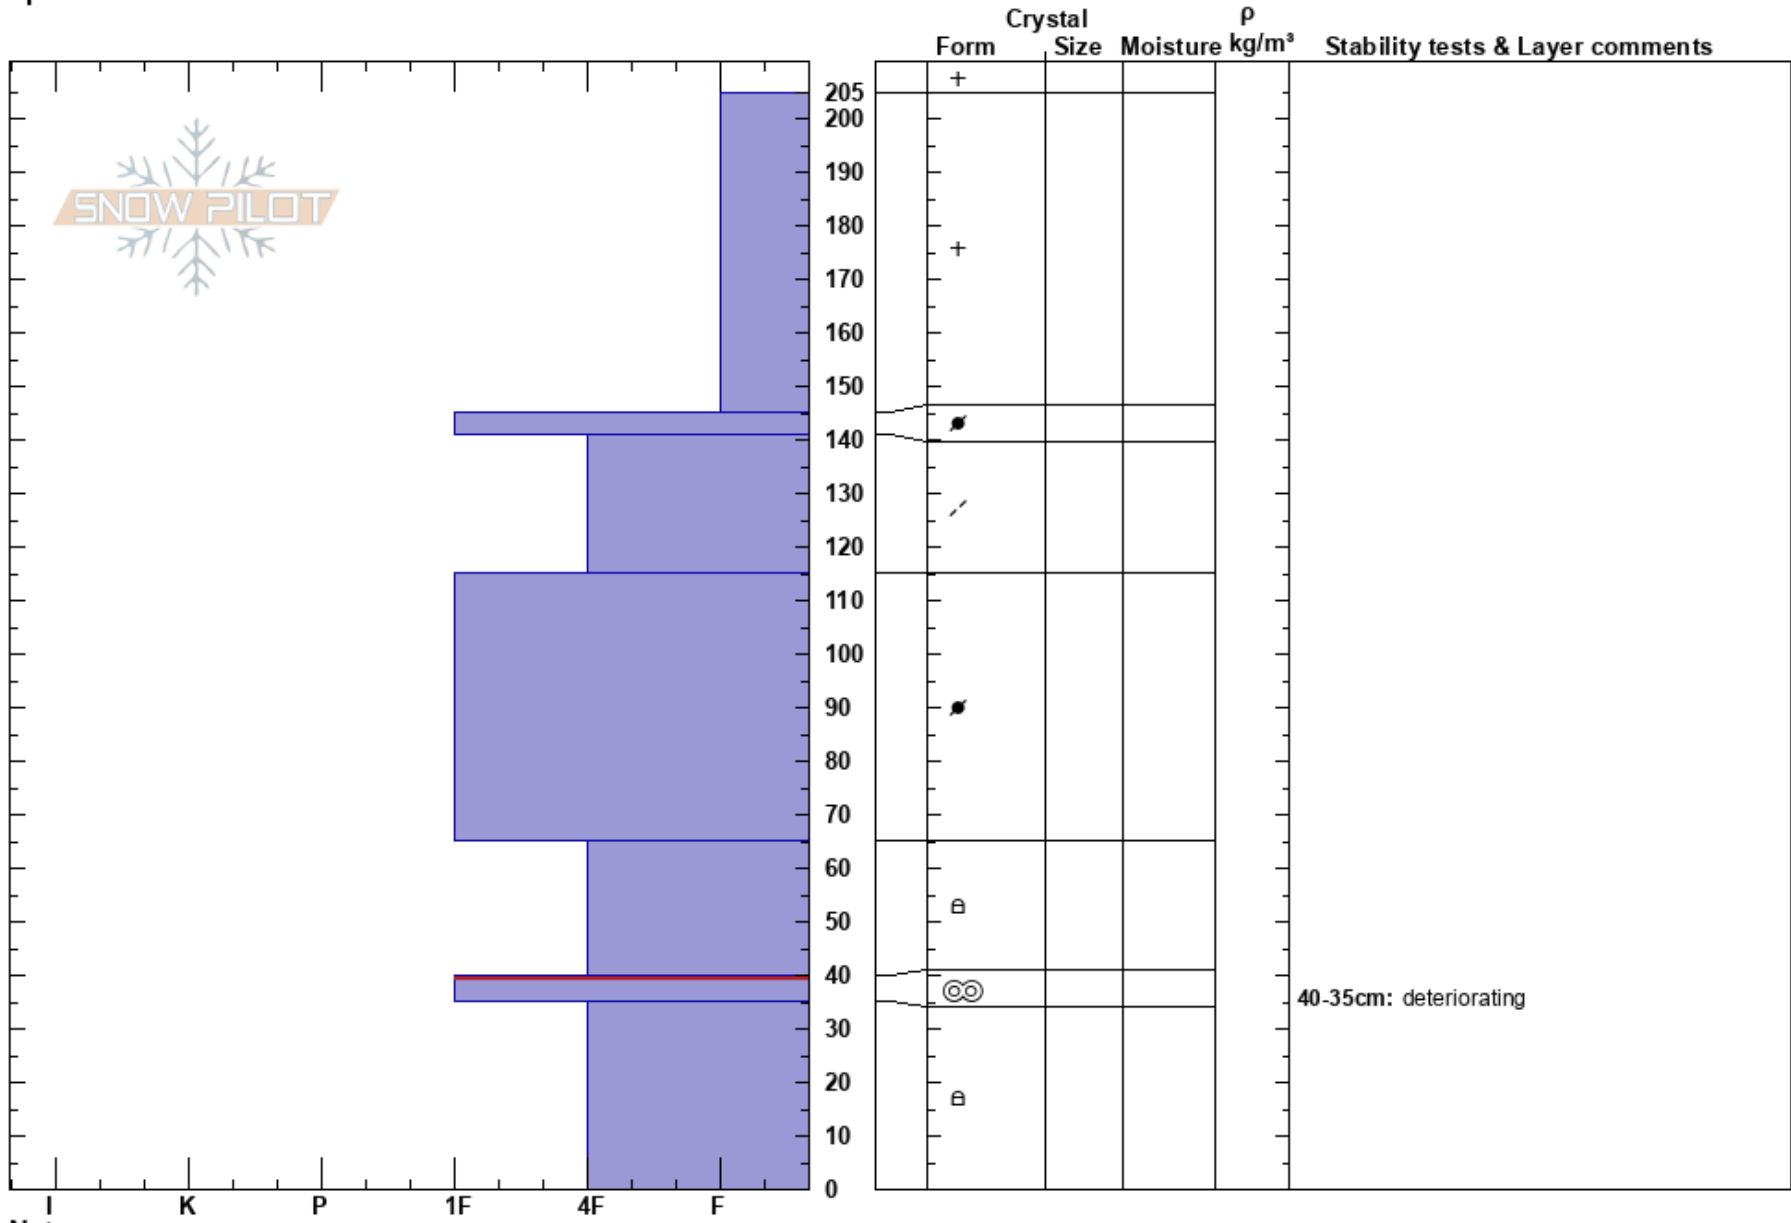

White Pine Lake E  
 Central Wasatch  
 UT  
**Elevation:** 10060 ft  
**Aspect:** E  
**Specifics:**

Dave Kelly  
 12/09/2023 - 11:30am  
**Co-ord:** 40.54138N, -111.67754W  
**Slope Angle:** 34°  
**Wind Loading:** previous

**Stability:** Fair  
**Air Temperature:** -14.7°C  
**Sky Cover:** CLR  
**Precipitation:** NO  
**Wind:** N Calm

**HS:**205  
**Layer Notes:**  
 40-35cm: deteriorating  
 40-35cm: Problematic layer

**Notes:** The total depth in this location was more the exception than the rule. Other east and north facing locations had between 100 and 150cm of snow. This area was more wind-loaded than others.