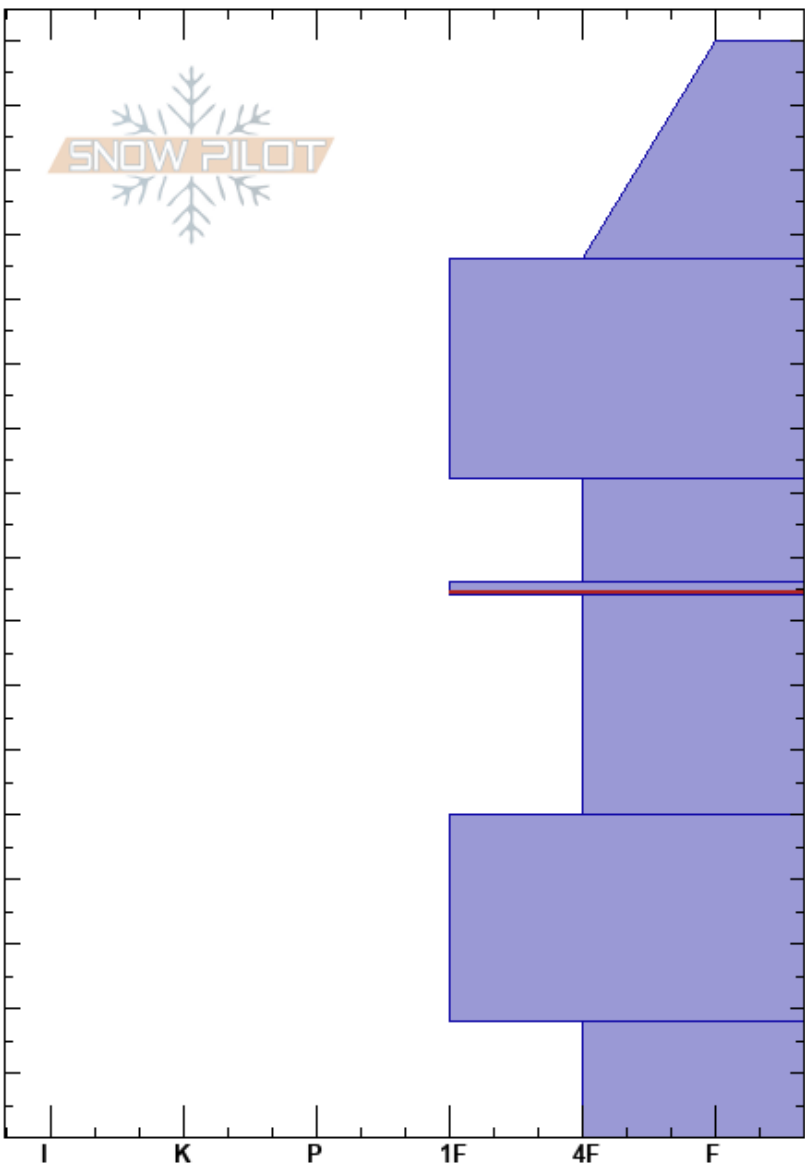

Snow Devil Ridge NE
 Teton Range
 WY
 Elevation: 10000 ft
 Aspect: 65°
 Specifics:

Noah McCorkel
 12/09/2023 - 1:30pm
 Co-ord: 43.69020N, -110.79436W
 Slope Angle: 22°
 Wind Loading:

Stability:
 Air Temperature: 15°F
 Sky Cover: FEW
 Precipitation: NO
 Wind: SW Light Breeze

HS: 170
 PF: 35
 PS: 15
 86-84cm: Decomposing
 86-84cm: Problematic layer

Crystal Form	Crystal Size	Moisture	ρ kg/m ³	Stability tests & Layer comments
/ (+)				
•				
◡				
⊙ ⊙				← ECTP24 @86cm 86-84cm: Decomposing
□	1			
□	1-2			
□	2			