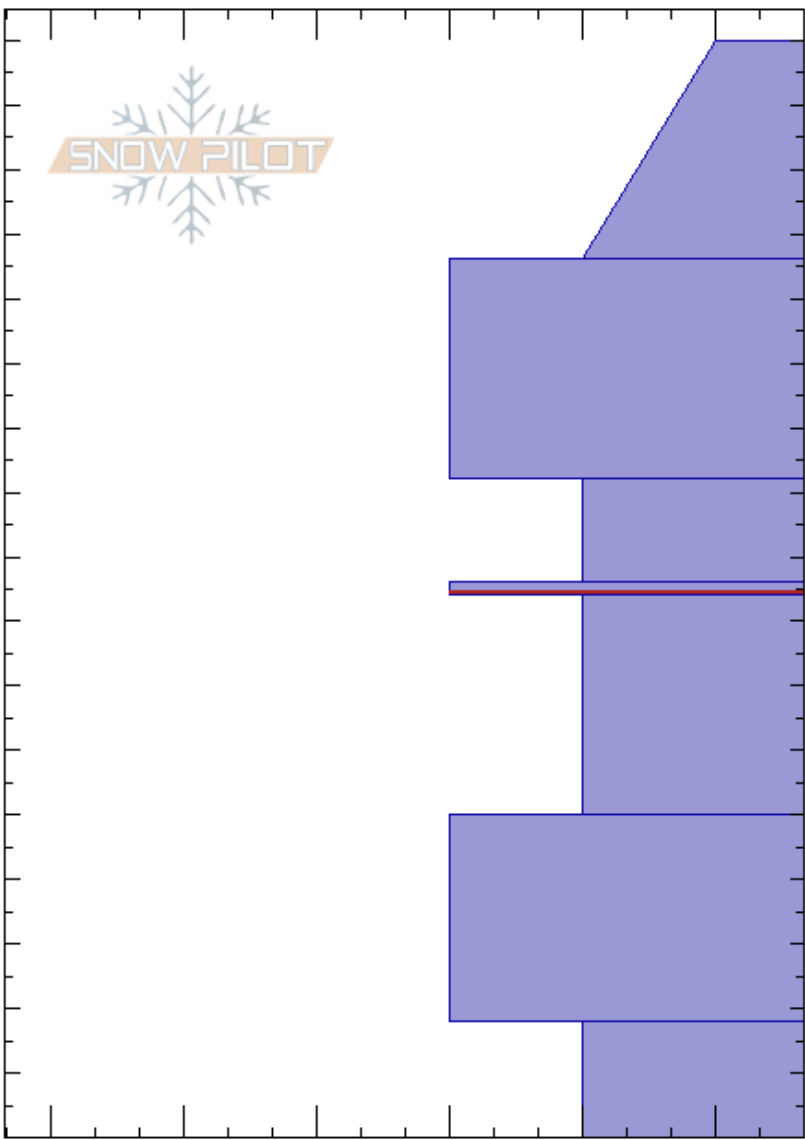

Snow Devil Ridge NE
 Teton Range
 WY
 Elevation: 10000 ft
 Aspect: 65°
 Specifics:

Noah McCorkel
 12/09/2023 - 1:30pm
 Co-ord: 43.69020N, -110.79436W
 Slope Angle: 22°
 Wind Loading:

Stability:
 Air Temperature: 15°F
 Sky Cover: FEW
 Precipitation: NO
 Wind: SW Light Breeze

HS: 170
 PF: 35
 PS: 15
 86-84cm: Decomposing
 86-84cm: Problematic layer

Crystal Form	Crystal Size	Moisture	ρ kg/m ³	Stability tests & Layer comments
/ (+)				
•				
◡				
⊙ ⊙				← ECTP24 @86cm 86-84cm: Decomposing
□	1			
□	1-2			
□	2			