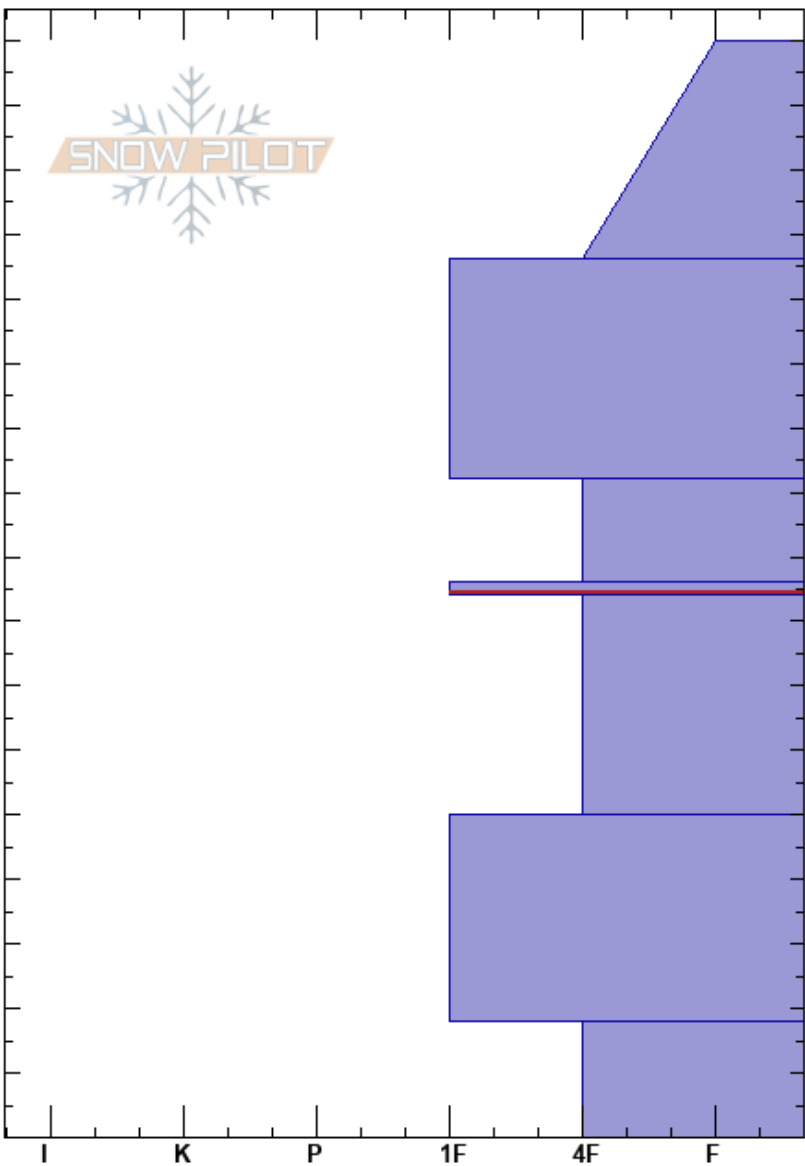

Snow Devil Ridge NE  
 Teton Range  
 WY  
 Elevation: 10000 ft  
 Aspect: 65°  
 Specifics:

Noah McCorkel  
 12/09/2023 - 1:30pm  
 Co-ord: 43.69020N, -110.79436W  
 Slope Angle: 22°  
 Wind Loading:

Stability:  
 Air Temperature: 15°F  
 Sky Cover: FEW  
 Precipitation: NO  
 Wind: SW Light Breeze

HS: 170  
 PF: 35  
 PS: 15  
 86-84cm: Decomposing  
 86-84cm: Problematic layer

Crystal Form	Crystal Size	Moisture	$\rho$ kg/m <sup>3</sup>	Stability tests & Layer comments
/ (+)				
•				
◡				
⊙ ⊙				← ECTP24 @86cm 86-84cm: Decomposing
□	1			
□	1-2			
□	2			