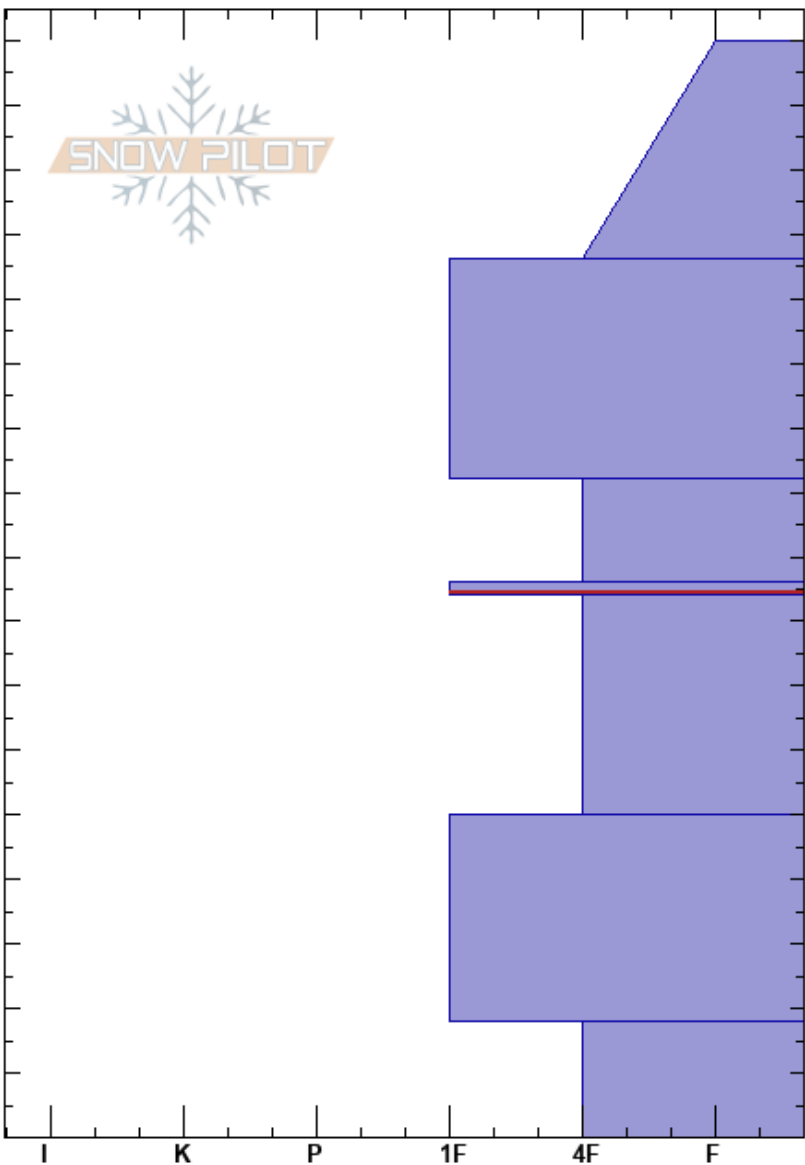

Snow Devil Ridge NE  
 Teton Range  
 WY  
 Elevation: 10000 ft  
 Aspect: 65°  
 Specifics:

Noah McCorkel  
 12/09/2023 - 1:30pm  
 Co-ord: 43.69020N, -110.79436W  
 Slope Angle: 22°  
 Wind Loading:

Stability:  
 Air Temperature: 15°F  
 Sky Cover: FEW  
 Precipitation: NO  
 Wind: SW Light Breeze

HS: 170  
 PF: 35  
 PS: 15  
 86-84cm: Decomposing  
 86-84cm: Problematic layer

Crystal Form	Crystal Size	Moisture	$\rho$ kg/m <sup>3</sup>	Stability tests & Layer comments
/ (+)				
•				
◡				
⊙ ⊙				← ECTP24 @86cm 86-84cm: Decomposing
□	1			
□	1-2			
□	2			