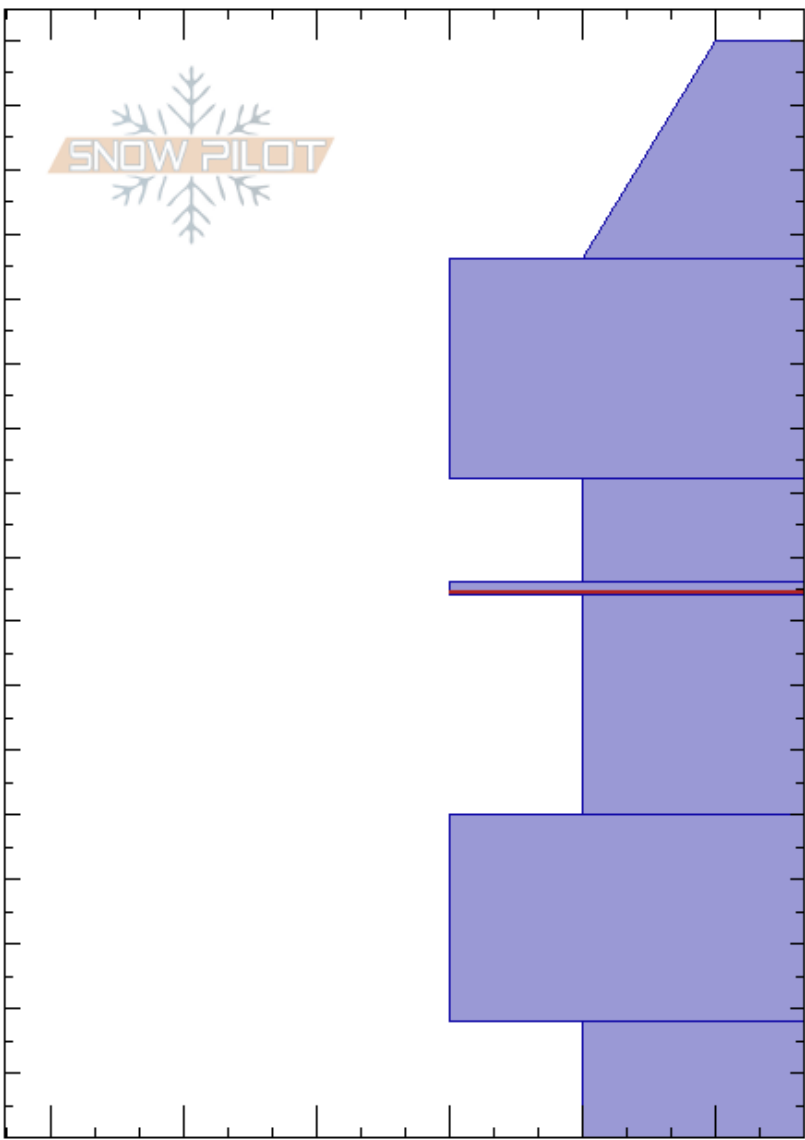

Snow Devil Ridge NE
 Teton Range
 WY
 Elevation: 10000 ft
 Aspect: 65°
 Specifics:

Noah McCorkel
 12/09/2023 - 1:30pm
 Co-ord: 43.69001N, -110.79453W
 Slope Angle: 22°
 Wind Loading:

Stability:
 Air Temperature: 15°F
 Sky Cover: FEW
 Precipitation: NO
 Wind: SW Light Breeze

HS: 170
 PF: 35
 PS: 15
 86-84cm: Decomposing
 86-84cm: Problematic layer

Crystal Form	Crystal Size	Moisture	ρ kg/m ³	Stability tests & Layer comments
/ (+)				
•				
◻				
◻	1			
◻	1-2			
◻	2			

← ECTP24 @86cm
 86-84cm: Decomposing