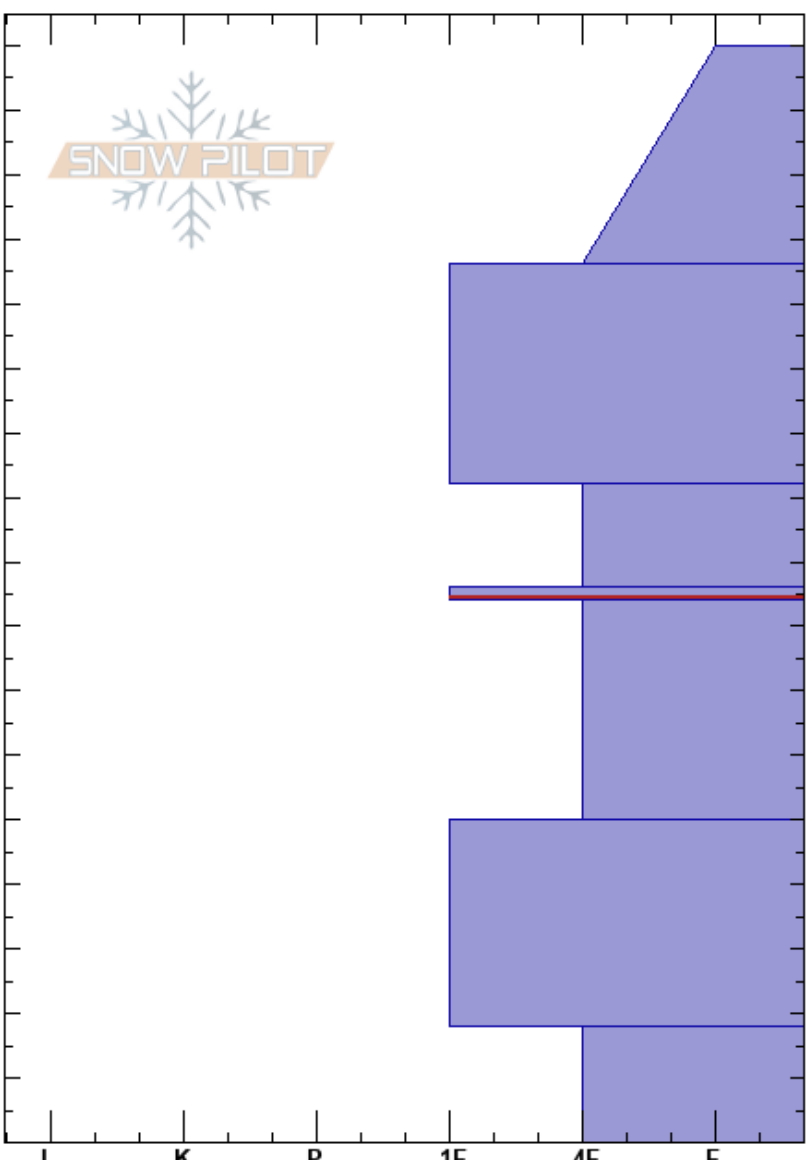

Snow Devil Ridge NE
 Teton Range
 WY
 Elevation: 10000 ft
 Aspect: 65°
 Specifics:

Noah McCorkel
 12/09/2023 - 1:30pm
 Co-ord: 43.69001N, -110.79453W
 Slope Angle: 22°
 Wind Loading:

Stability:
 Air Temperature: 15°F
 Sky Cover: FEW
 Precipitation: NO
 Wind: SW Light Breeze

HS: 170
 PF: 35
 PS: 15
 86-84cm: Decomposing
 86-84cm: Problematic layer

Crystal Form	Crystal Size	Moisture	ρ kg/m ³	Stability tests & Layer comments
/ (+)				
•				
◐				
◐	1			← ECTP24 @86cm 86-84cm: Decomposing
◐	1-2			
◐	2			