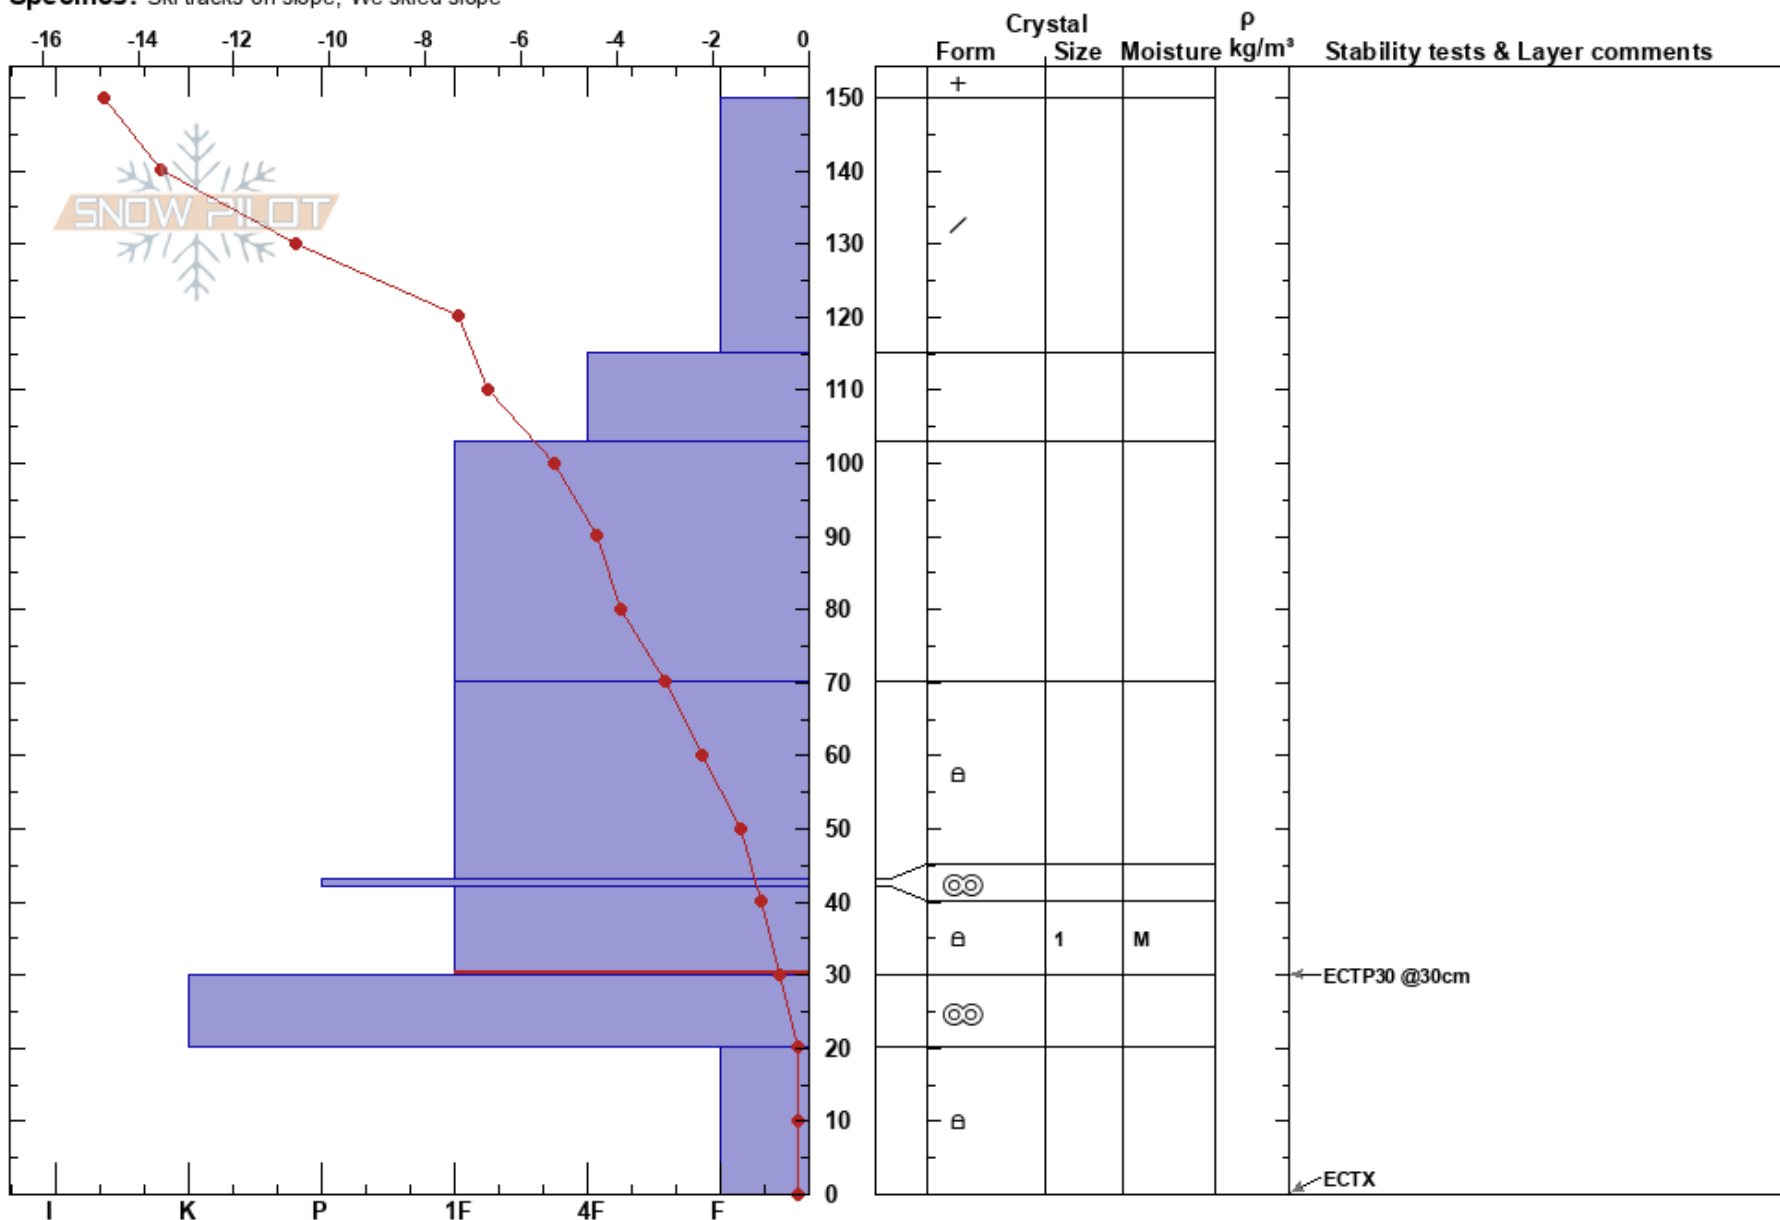

White Pine W 9670'
 Central Wasatch
 UT
 Elevation: 9670 ft
 Aspect: W
 Specifics: Ski tracks on slope; We skied slope

Dave Kelly
 12/09/2023 - 10:30am
 Co-ord: 40.54179N, -111.67324W
 Slope Angle: 28°
 Wind Loading:

Stability: Fair
 Air Temperature: -14.7°C
 Sky Cover: CLR
 Precipitation: NO
 Wind: N Calm
 HS: 150
 Layer Notes:
 42-30cm: Problematic layer

Notes: Calm, clear, quiet. Temperatures and depth of snow confirmed rounding facets bottom of the pack. Fair trending to good for stability in this location (GCS- 6).