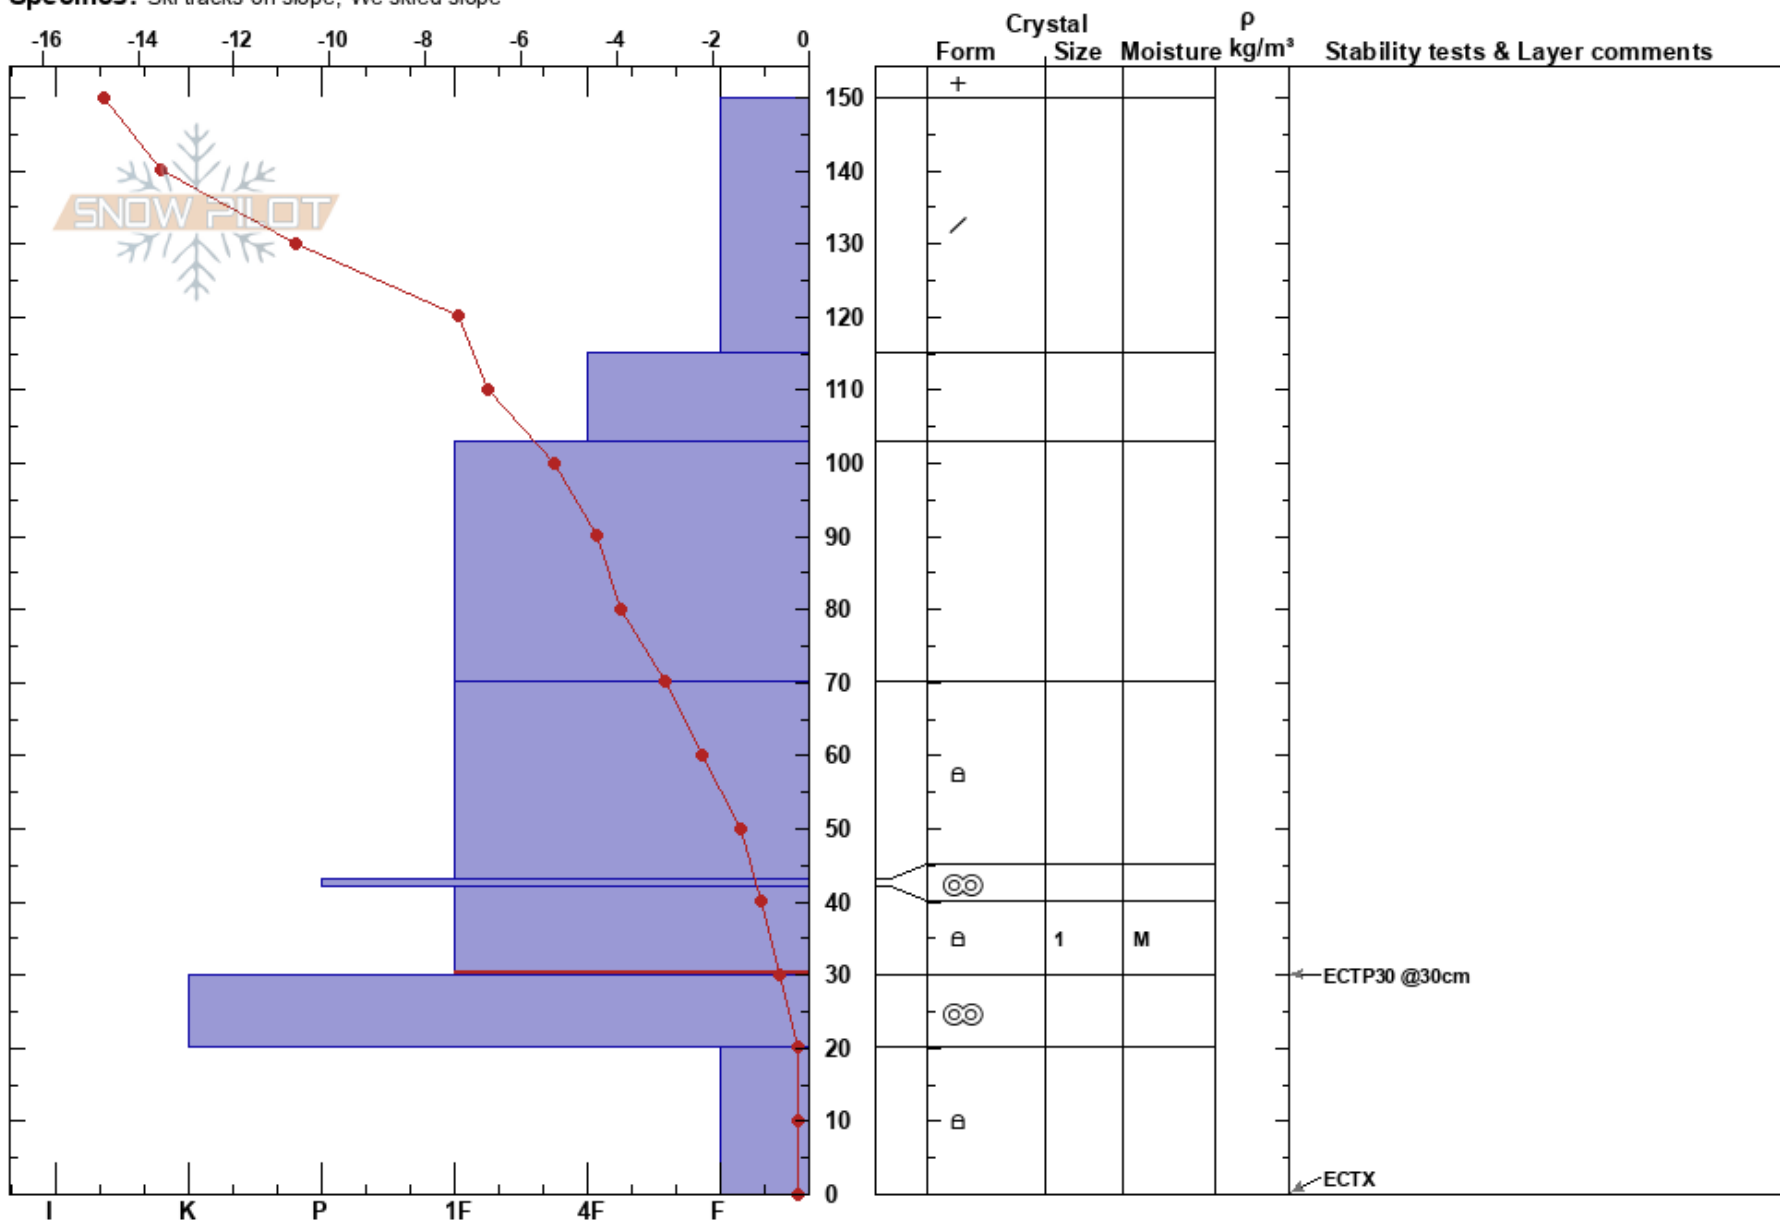

White Pine W 9670'  
 Central Wasatch  
 UT  
 Elevation: 9670 ft  
 Aspect: W  
 Specifics: Ski tracks on slope; We skied slope

Dave Kelly  
 12/09/2023 - 10:30am  
 Co-ord: 40.54179N, -111.67324W  
 Slope Angle: 28°  
 Wind Loading:

Stability: Fair  
 Air Temperature: -14.7°C  
 Sky Cover: CLR  
 Precipitation: NO  
 Wind: N Calm  
 HS: 150  
 Layer Notes:  
 42-30cm: Problematic layer

Notes: Calm, clear, quiet. Temperatures and depth of snow confirmed rounding facets bottom of the pack. Fair trending to good for stability in this location (GCS- 6).