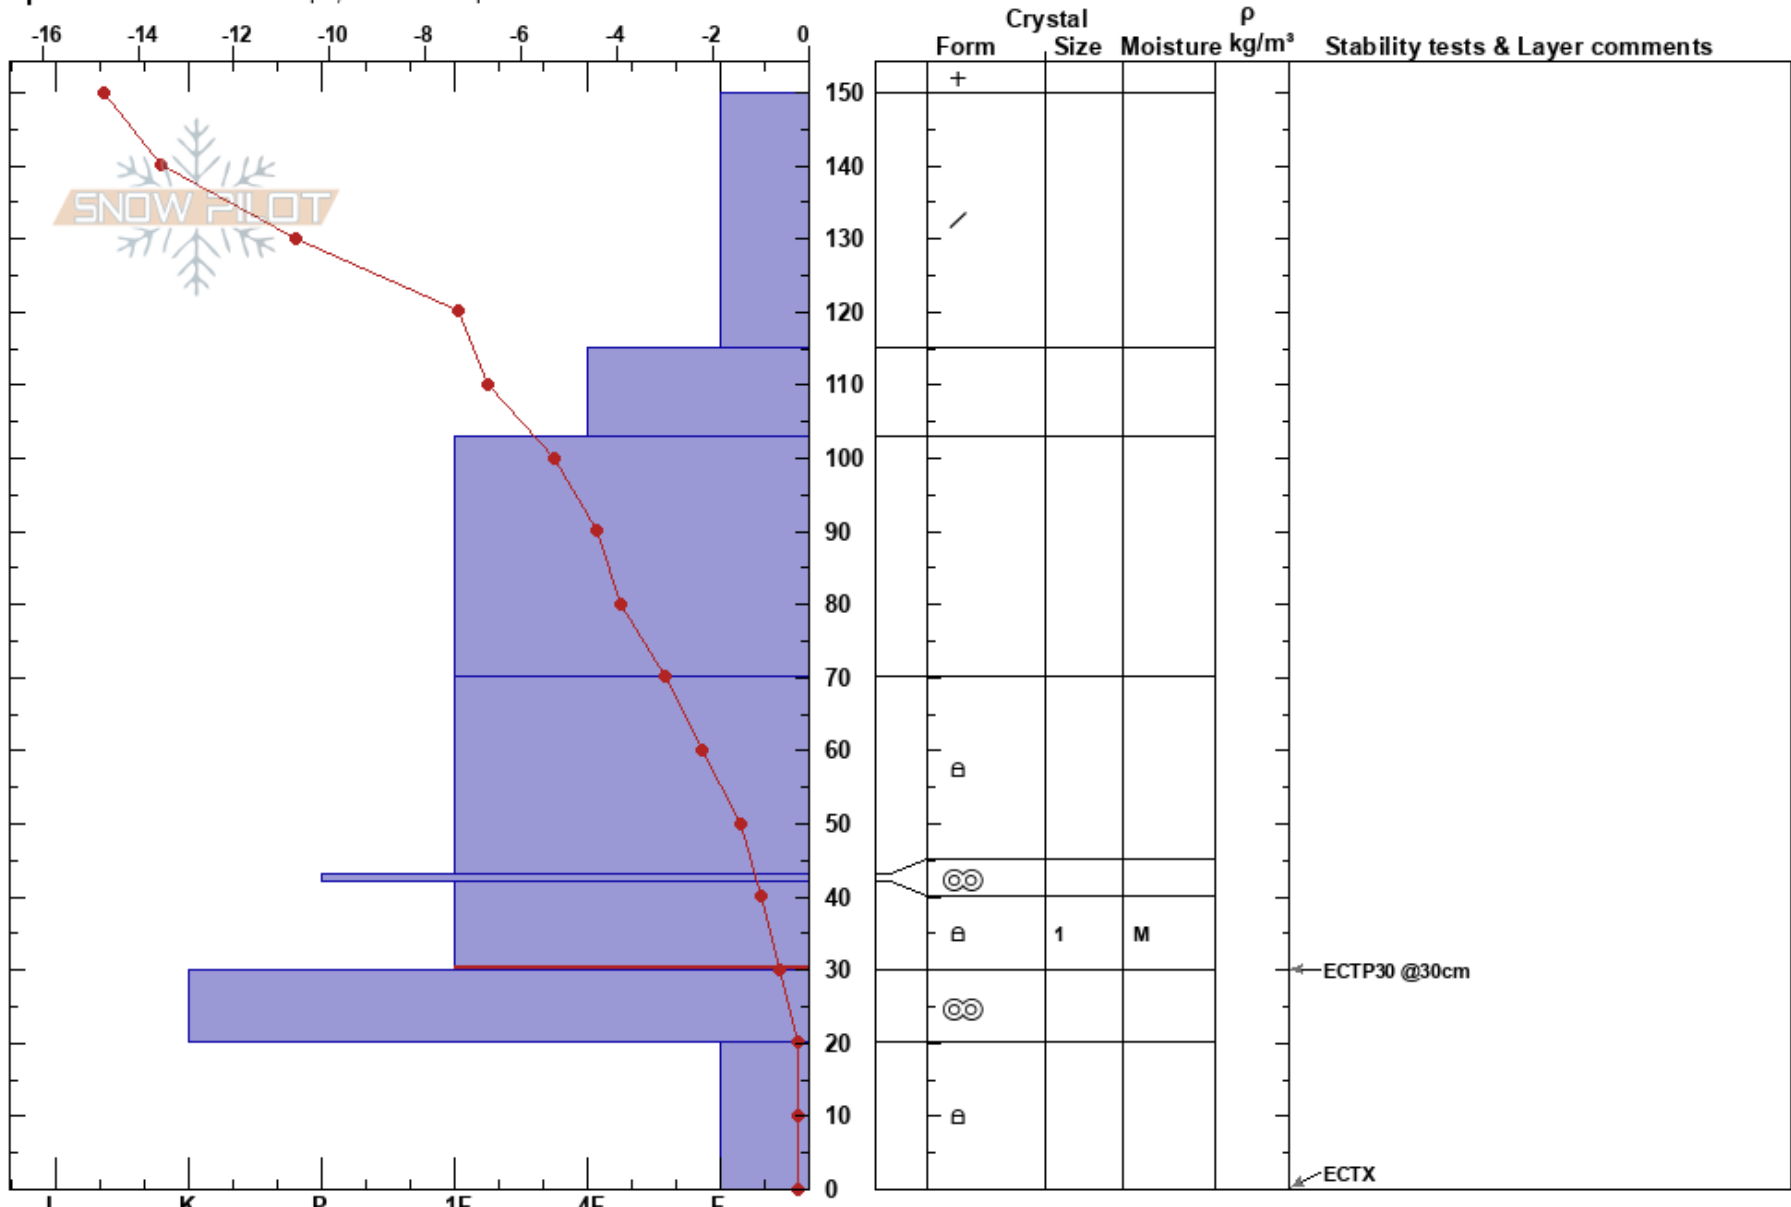

White Pine W 9670'  
 Central Wasatch  
 UT  
 Elevation: 9670 ft  
 Aspect: W  
 Specifics: Ski tracks on slope; We skied slope

Dave Kelly  
 12/09/2023 - 10:30am  
 Co-ord: 40.54179N, -111.67324W  
 Slope Angle: 28°  
 Wind Loading:

Stability: Fair  
 Air Temperature: -14.7°C  
 Sky Cover: CLR  
 Precipitation: NO  
 Wind: N Calm  
 HS: 150  
 Layer Notes: 42-30cm: Problematic layer

Notes: Calm, clear, quiet. Temperatures and depth of snow confirmed rounding facets bottom of the pack. Fair trending to good for stability in this location (GCS- 6).