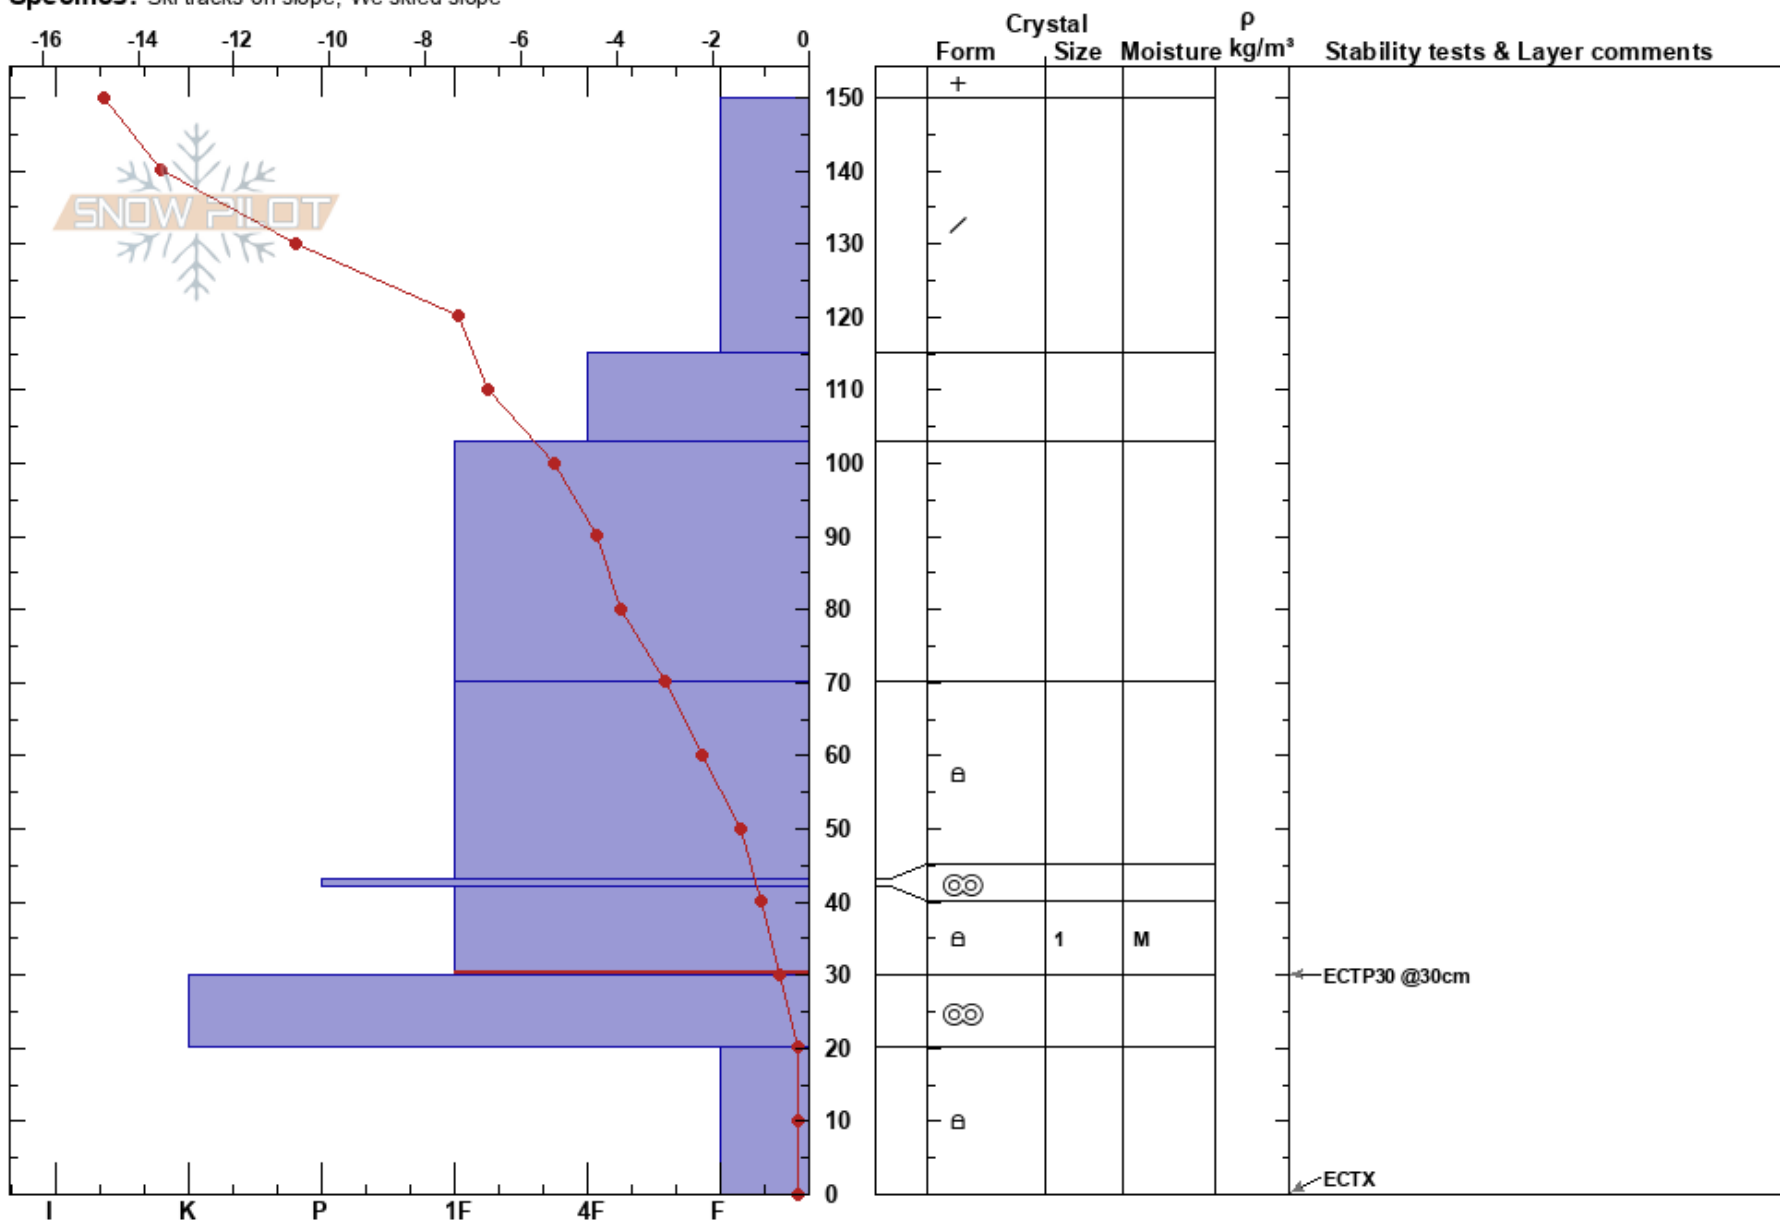

White Pine W 9670'
 Central Wasatch
 UT
 Elevation: 9670 ft
 Aspect: W
 Specifics: Ski tracks on slope; We skied slope

Dave Kelly
 12/09/2023 - 10:30am
 Co-ord: 40.54179N, -111.67324W
 Slope Angle: 28°
 Wind Loading:

Stability: Fair
 Air Temperature: -14.7°C
 Sky Cover: CLR
 Precipitation: NO
 Wind: N Calm
 HS: 150
 Layer Notes: 42-30cm: Problematic layer

Notes: Calm, clear, quiet. Temperatures and depth of snow confirmed rounding facets bottom of the pack. Fair trending to good for stability in this location (GCS- 6).