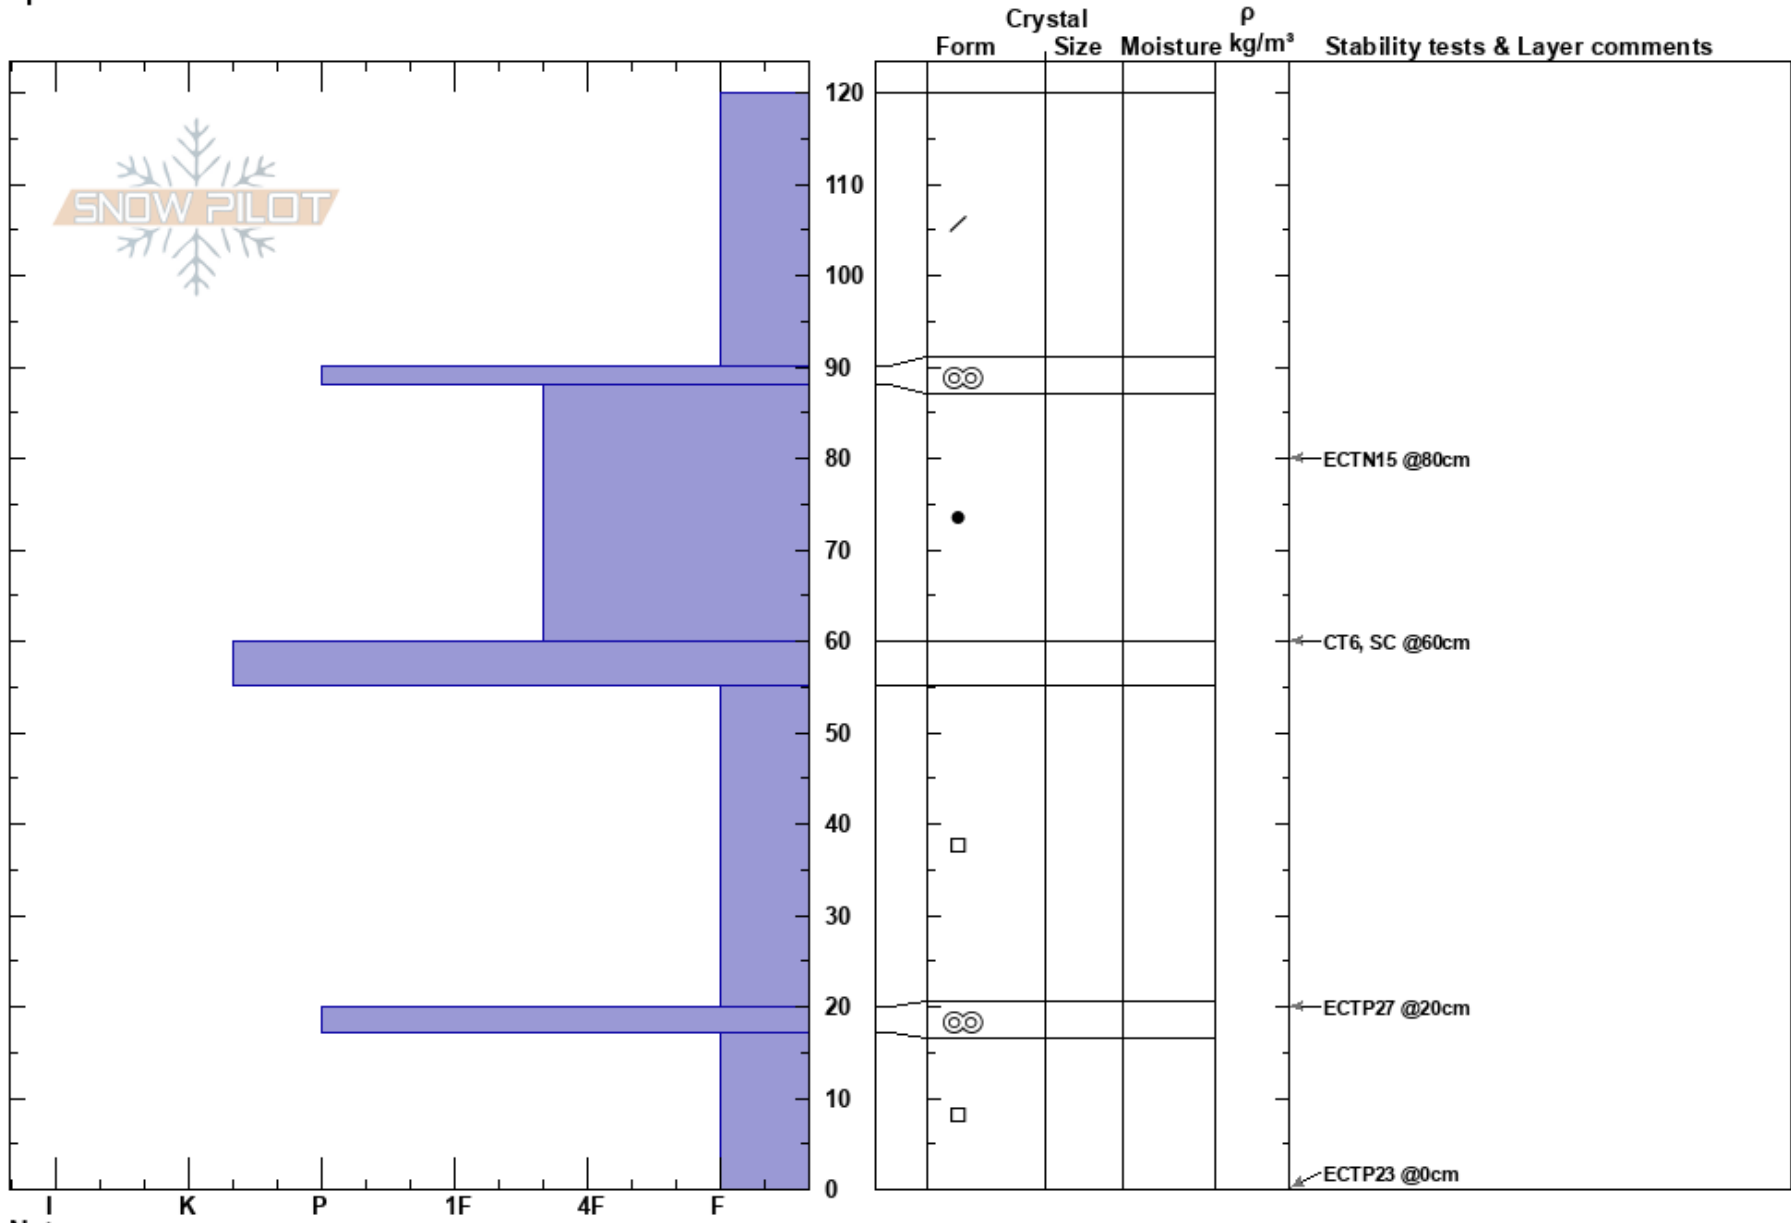

25 Short
 Teton Range
 WY
 Elevation: 9500 ft
 Aspect: SE
 Specifics:

Jack Henley
 12/09/2023 - 12:00pm
 Co-ord:
 Slope Angle: 27°
 Wind Loading:

Stability: **HS: 120**
 Air Temperature: 60-55cm: Problematic layer
 Sky Cover: FEW
 Precipitation:
 Wind: Calm