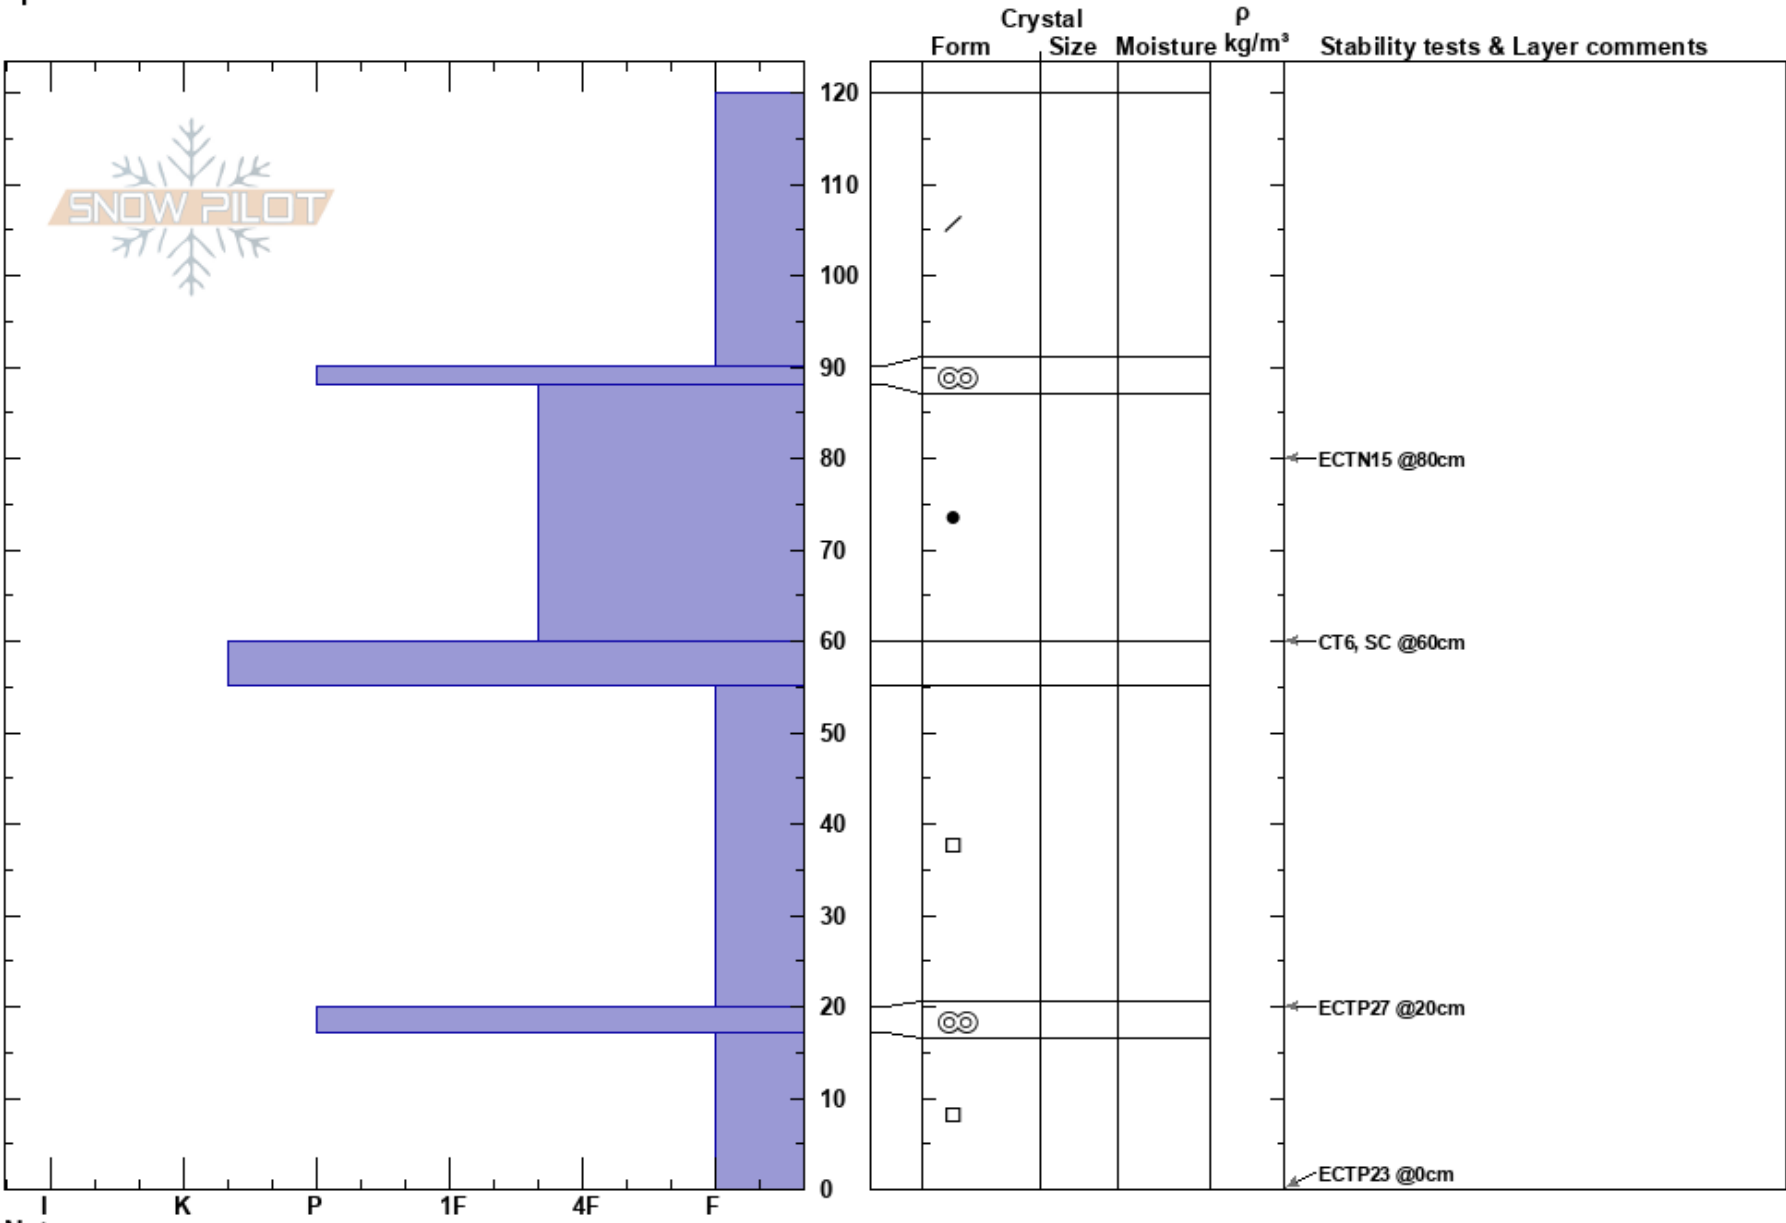

25 Short  
Teton Range  
WY  
Elevation: 9500 ft  
Aspect: SE  
Specifics:

Jack Henley  
12/09/2023 - 12:00pm  
Co-ord:  
Slope Angle: 27°  
Wind Loading:

Stability: **HS: 120**  
Air Temperature: 60-55cm: Problematic layer  
Sky Cover: FEW  
Precipitation:  
Wind: Calm