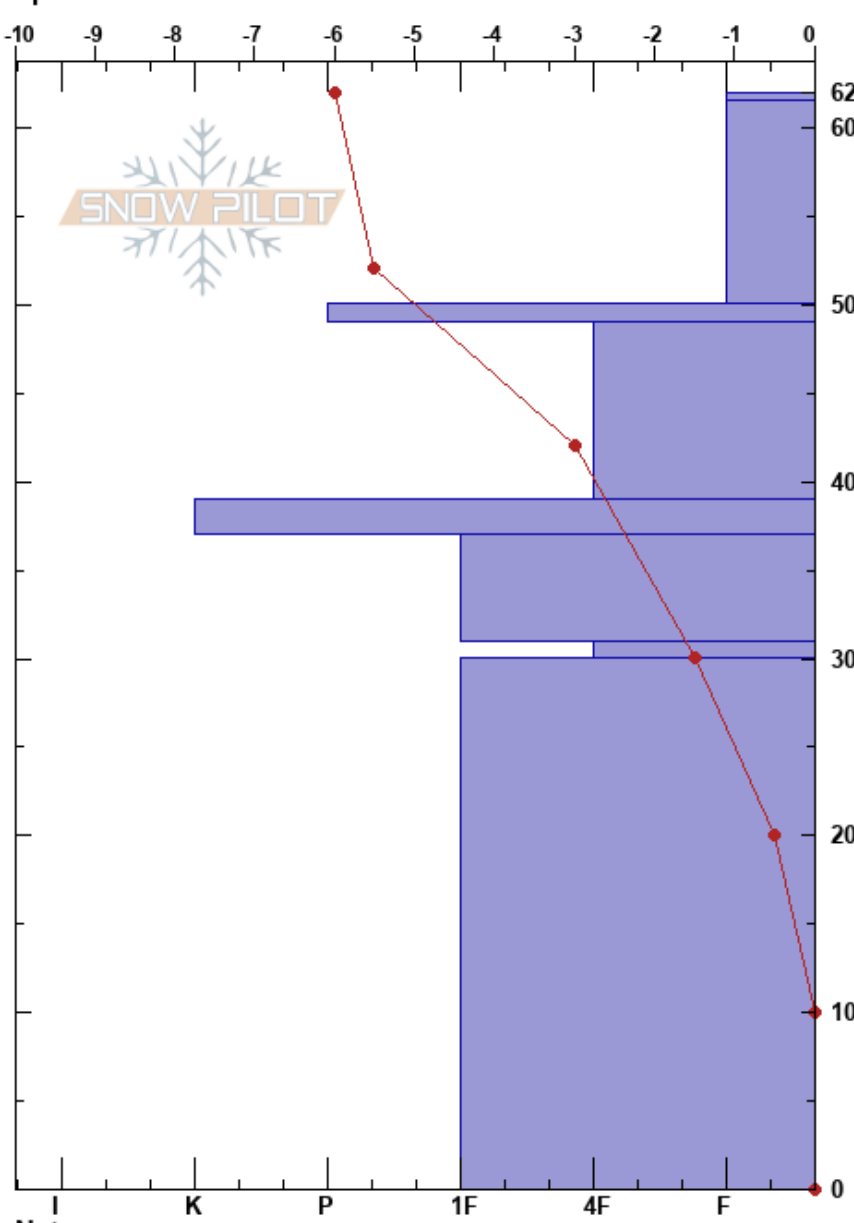

Stiles Cache Leeward
 Selkirk Mtns
 ID
 Elevation: 6094 ft
 Aspect: 40°
 Specifics:

Steven Parsons
 12/09/2023 - 12:00pm
 Co-ord: 48.37338N, -116.63853W
 Slope Angle: 23°
 Wind Loading: no

Stability:
 Air Temperature: -6.5°C
 Sky Cover: OVC
 Precipitation:
 Wind: SW Calm

HS: 62
 PF: 55
 PS: 20
 31-30cm: Problematic layer

Form	Crystal		Moisture	ρ kg/m ³	Stability tests & Layer comments
	Size				
$\nabla (\Delta)$	5(3)		D		
/	1.5		D		
■					
/	1		D		← ECTN11 @45cm
=					
□	1.5		W		
□	3		W		← ECTN21 @31cm
□	1.5		W		