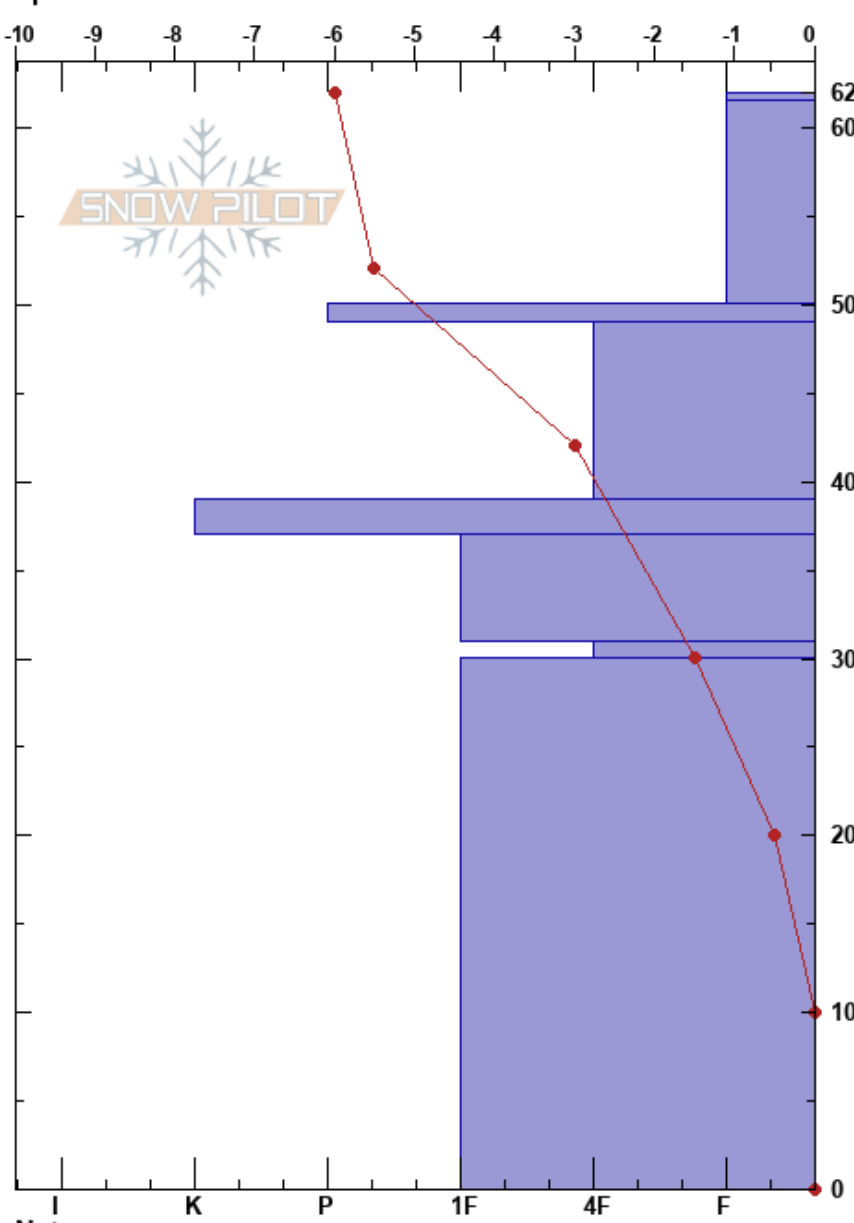

Stiles Cache Leeward
 Selkirk Mtns
 ID
 Elevation: 6094 ft
 Aspect: 40°
 Specifics:

Steven Parsons
 12/09/2023 - 12:00pm
 Co-ord: 48.37338N, -116.63853W
 Slope Angle: 23°
 Wind Loading: no

Stability:
 Air Temperature: -6.5°C
 Sky Cover: OVC
 Precipitation:
 Wind: SW Calm

HS: 62
 PF: 55
 PS: 20
 31-30cm: Problematic layer

Elevation (cm)	Crystal		Moisture	ρ kg/m ³	Stability tests & Layer comments
	Form	Size			
62					
60	V (Δ)	5(3)	D		
	/	1.5	D		
50	■				
	/	1	D		←ECTN11 @45cm
40	=				
	□	1.5	W		
30	□	3	W		←ECTN21 @31cm
	□	1.5	W		
0					