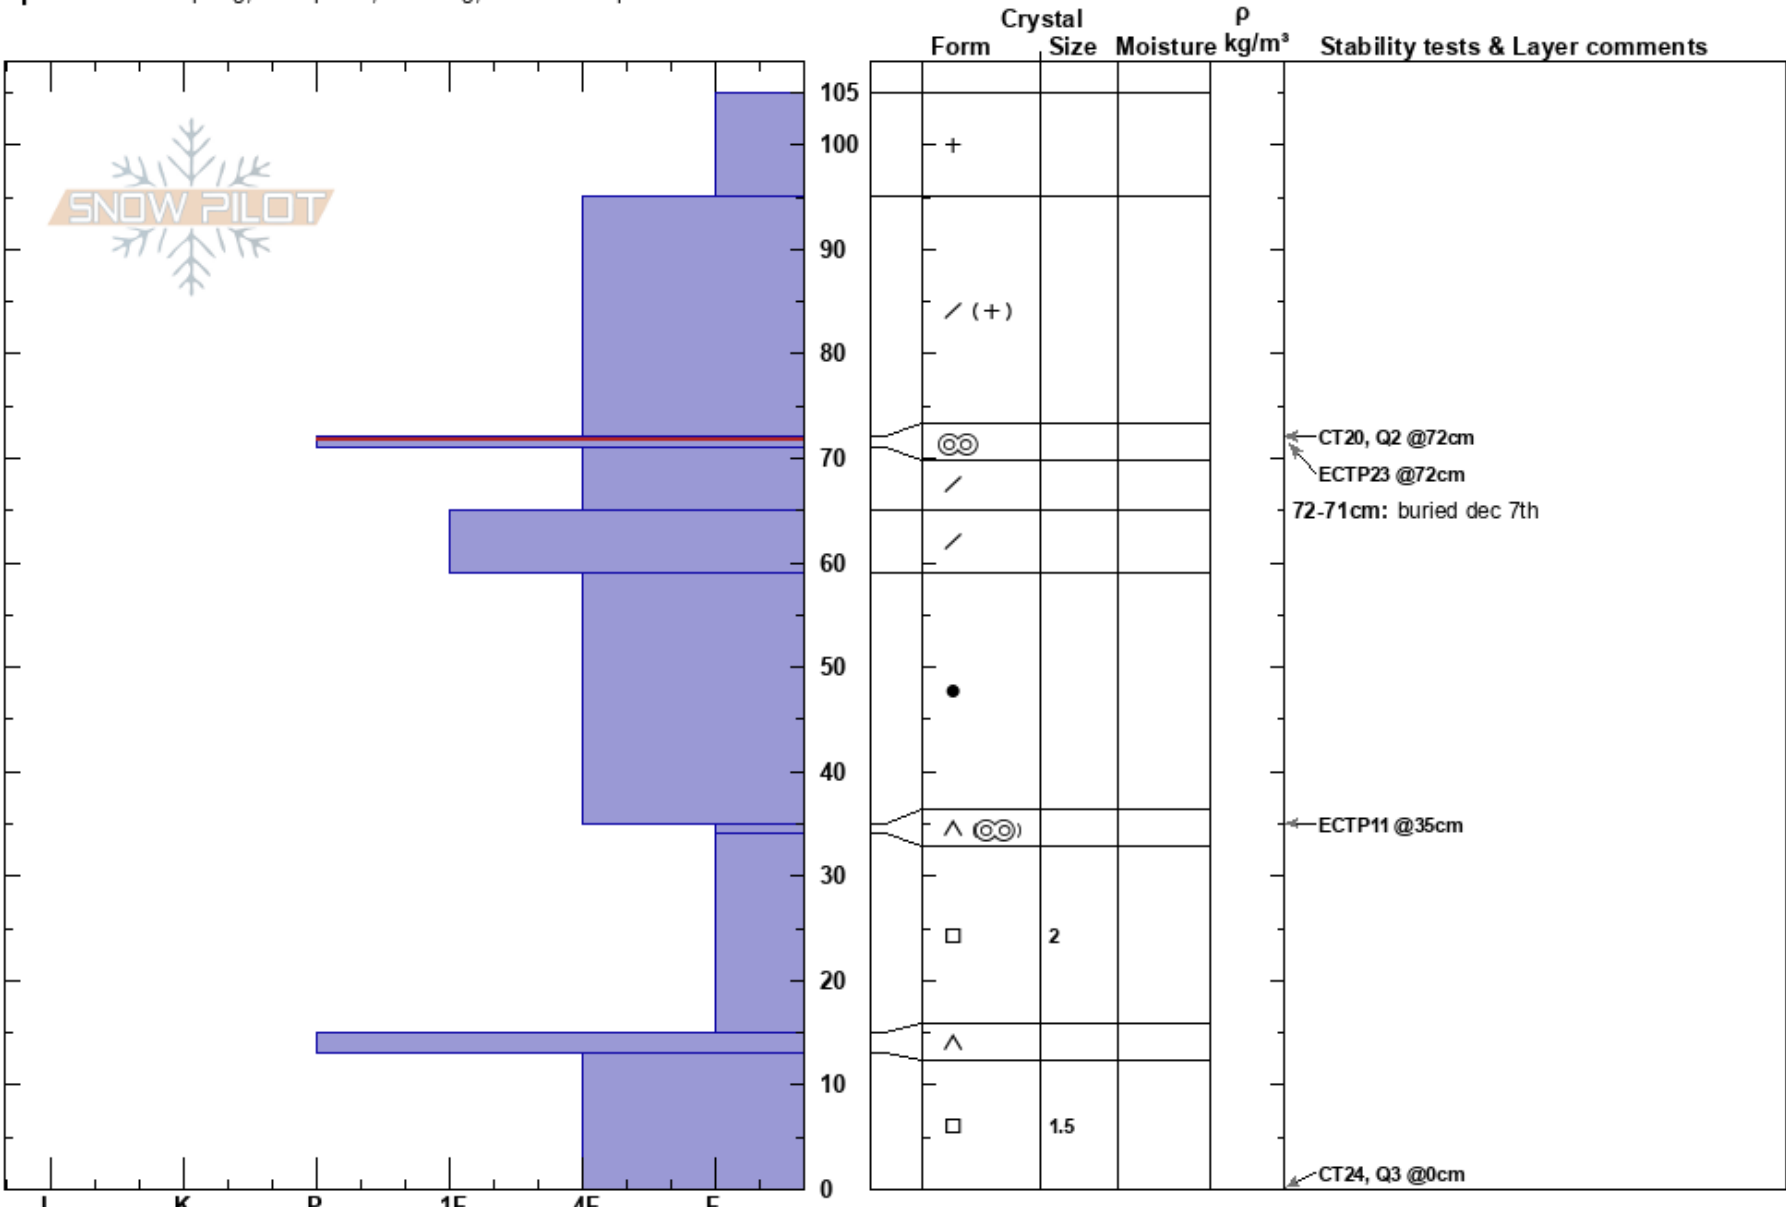

Thanksgiving bowl II  
 Teton Range  
 WY  
 Elevation: 8760 ft  
 Aspect: E  
 Specifics: Collapsing, widespread; Cracking; We skied slope

jackson wells  
 12/09/2023 - 11:10am  
 Co-ord: 43.48746N, -110.95518E  
 Slope Angle: 28°  
 Wind Loading: no

Stability: Poor  
 Air Temperature:  
 Sky Cover: FEW  
 Precipitation: NO  
 Wind: N Light Breeze

HS: 105  
 Layer Notes:  
 72-71cm: buried dec 7th  
 72-71cm: Problematic layer

Notes: Bunch of new snow formed on a melt freeze crust. Skinned out on similar, slightly steeper, slope on way back, causing widespread cracking.