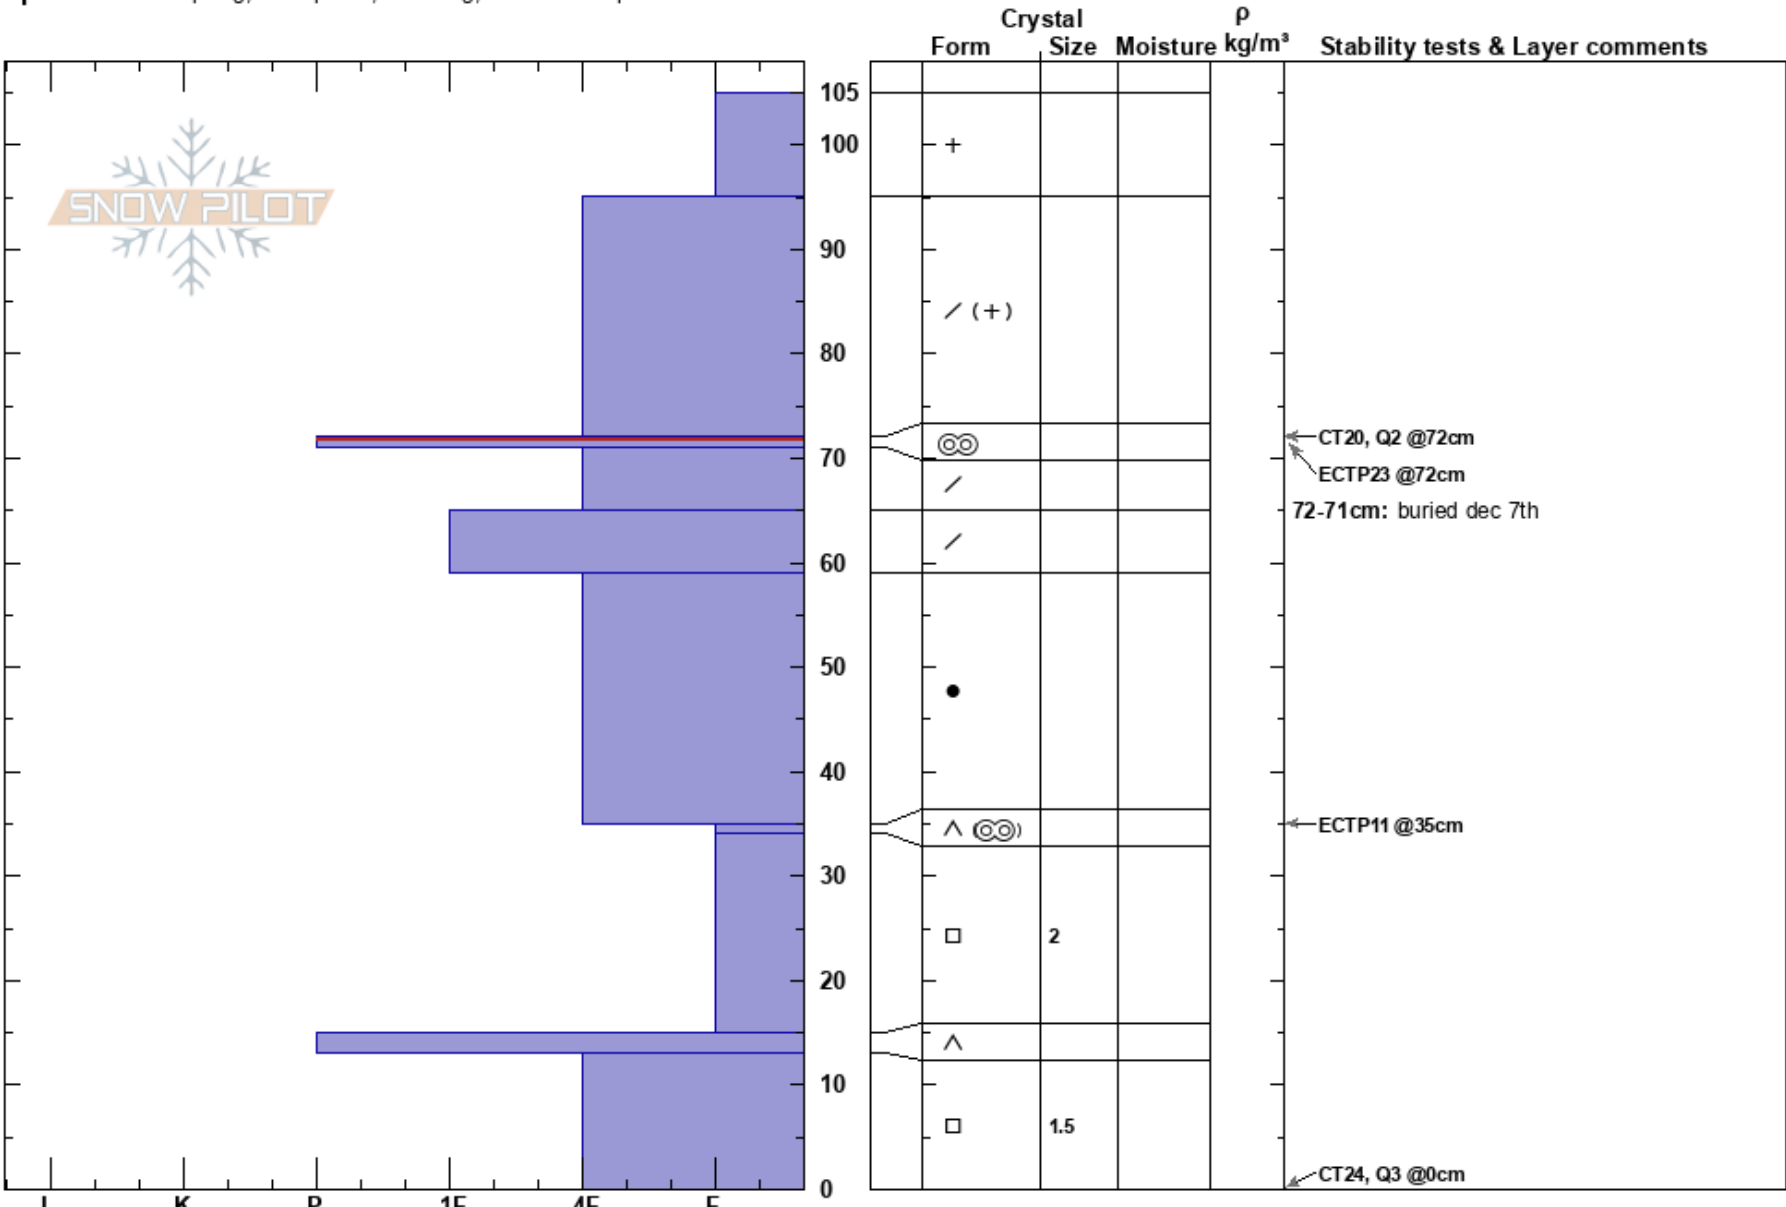

Thanksgiving bowl II
 Teton Range
 WY
Elevation: 8760 ft
Aspect: E
Specifics: Collapsing, widespread; Cracking; We skied slope

jackson wells
 12/09/2023 - 11:10am
Co-ord: 43.48746N, -110.95518E
Slope Angle: 28°
Wind Loading: no

Stability: Poor
Air Temperature:
Sky Cover: FEW
Precipitation: NO
Wind: N Light Breeze

HS: 105
Layer Notes:
 72-71cm: buried dec 7th
 72-71cm: Problematic layer

Notes: Bunch of new snow formed on a melt freeze crust. Skinned out on similar, slightly steeper, slope on way back, causing widespread cracking.