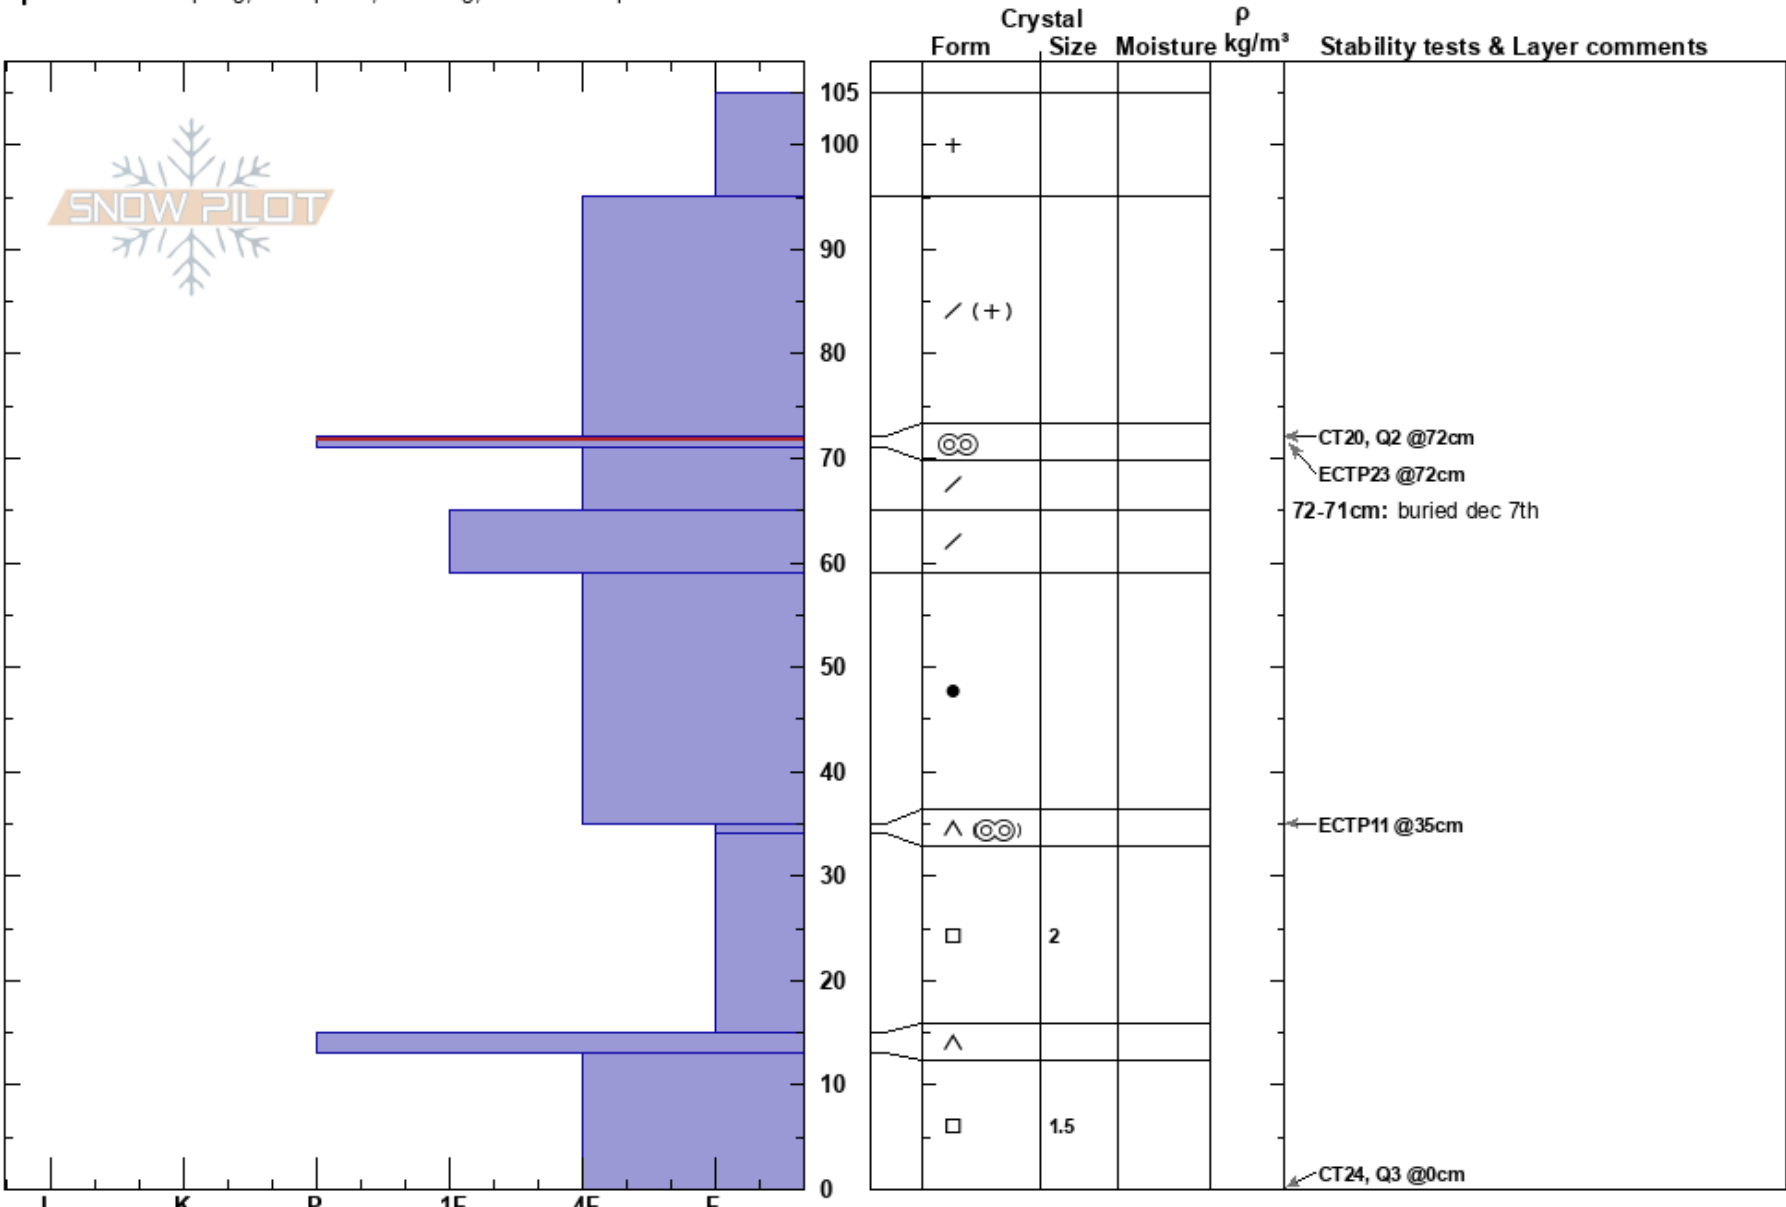

Thanksgiving bowl II  
 Teton Range  
 WY  
**Elevation:** 8760 ft  
**Aspect:** E  
**Specifics:** Collapsing, widespread; Cracking; We skied slope

jackson wells  
 12/09/2023 - 11:10am  
**Co-ord:** 43.48746N, -110.95518E  
**Slope Angle:** 28°  
**Wind Loading:** no

**Stability:** Poor  
**Air Temperature:**  
**Sky Cover:** FEW  
**Precipitation:** NO  
**Wind:** N Light Breeze

**HS:** 105  
**Layer Notes:**  
 72-71cm: buried dec 7th  
 72-71cm: Problematic layer

**Notes:** Bunch of new snow formed on a melt freeze crust. Skinned out on similar, slightly steeper, slope on way back, causing widespread cracking.