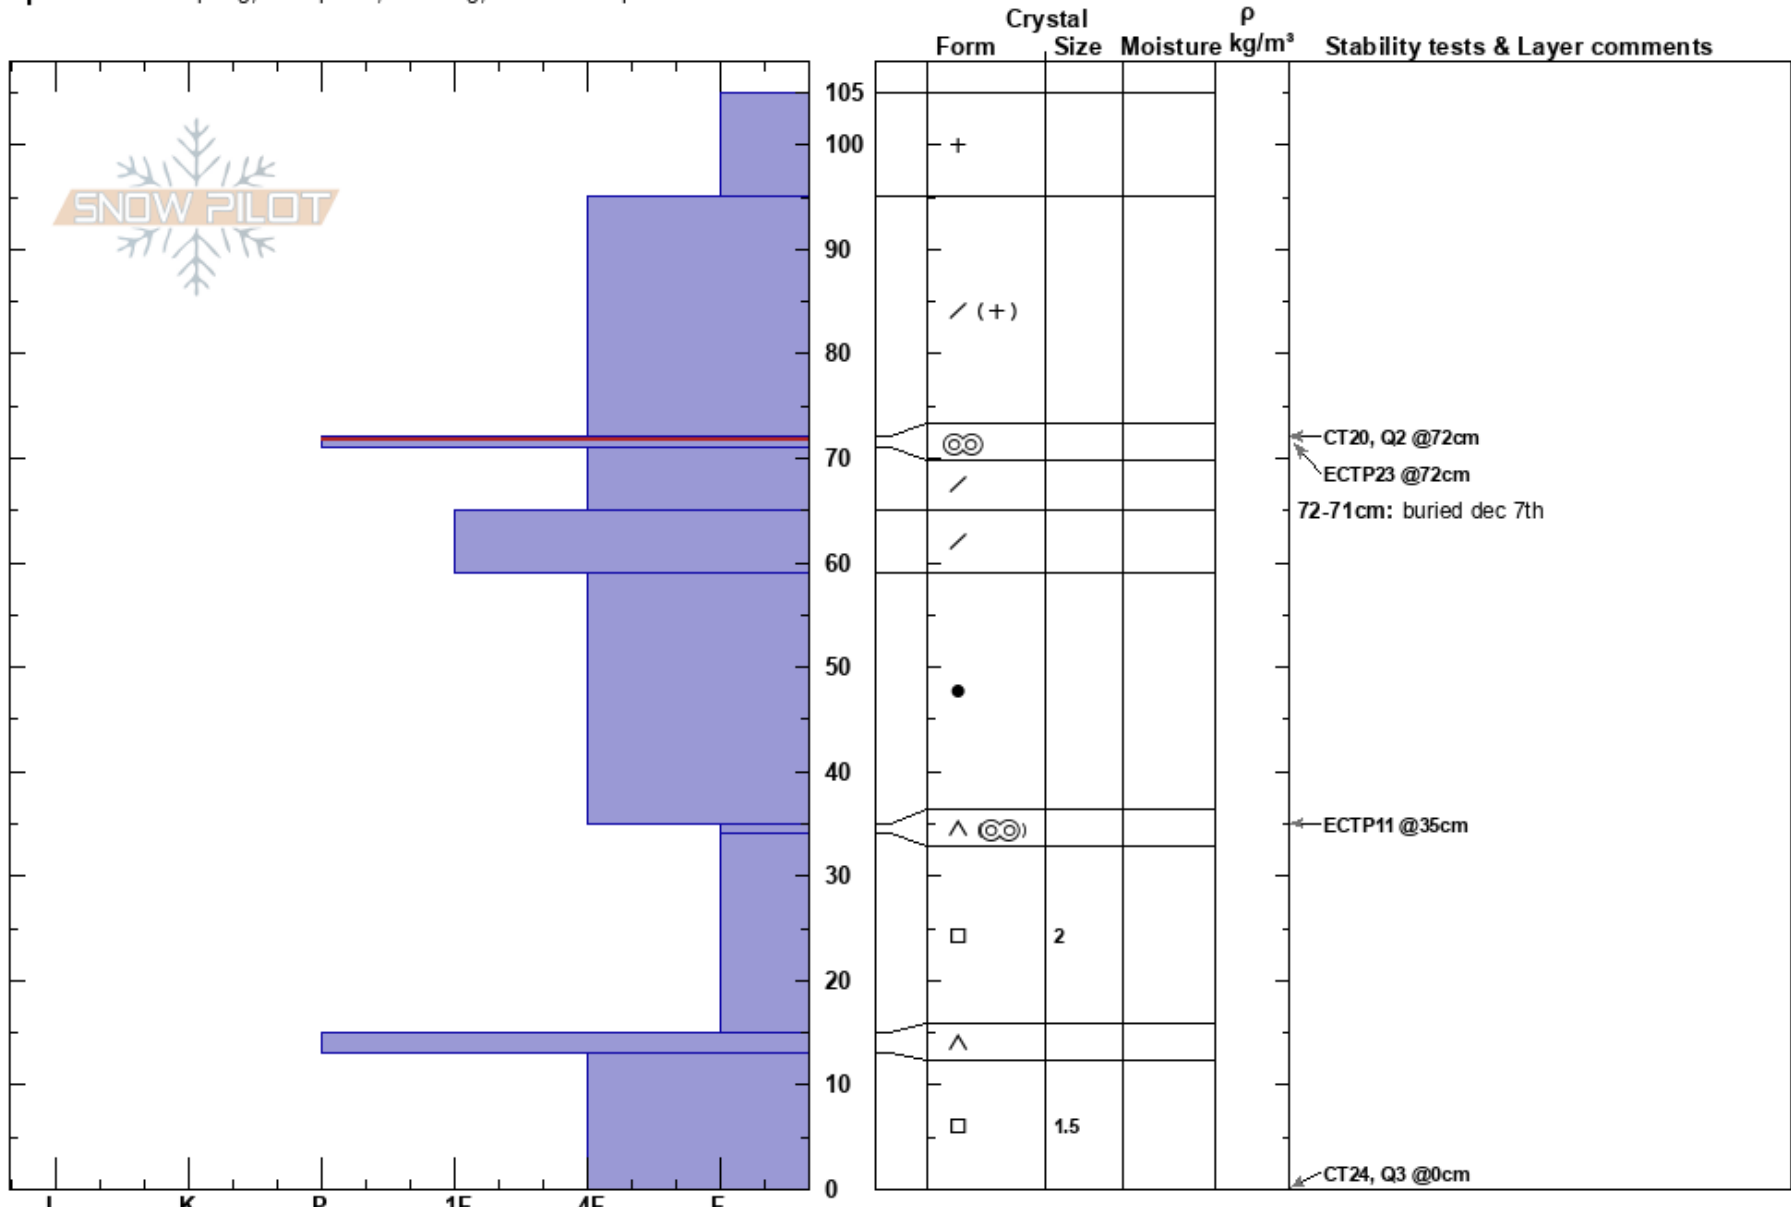

Thanksgiving bowl II
 Teton Range
 WY
 Elevation: 8760 ft
 Aspect: E
 Specifics: Collapsing, widespread; Cracking; We skied slope

jackson wells
 12/09/2023 - 11:10am
 Co-ord: 43.48746N, -110.95518E
 Slope Angle: 28°
 Wind Loading: no

Stability: Poor
 Air Temperature:
 Sky Cover: FEW
 Precipitation: NO
 Wind: N Light Breeze

HS: 105
 Layer Notes:
 72-71cm: buried dec 7th
 72-71cm: Problematic layer

Notes: Bunch of new snow formed on a melt freeze crust. Skinned out on similar, slightly steeper, slope on way back, causing widespread cracking.