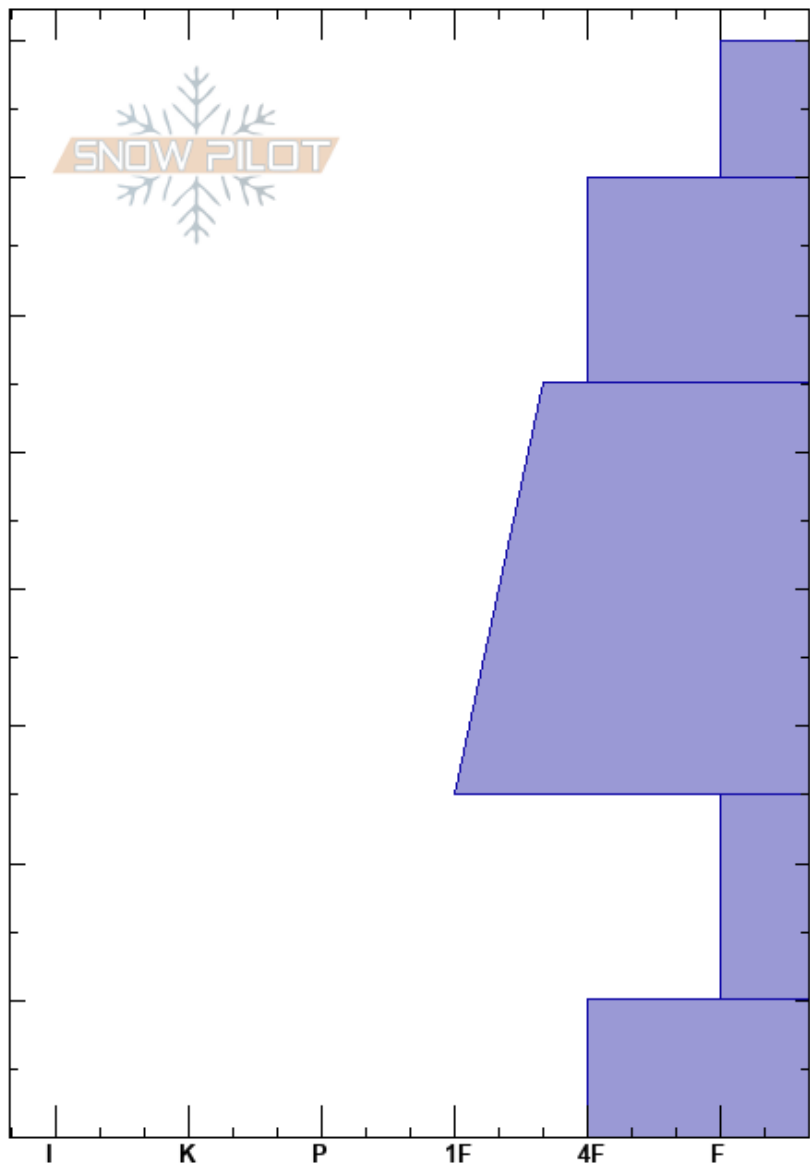

Above Hades  
 Tenmile Range  
 CO  
**Elevation:** 11100 ft  
**Aspect:** NW

Will Gordon  
 12/09/2023 - 11:00am  
**Co-ord:** 13S 407194E 4368683N  
**Slope Angle:** 30°  
**Wind Loading:** previous

**Stability:**  
**Air Temperature:**  
**Sky Cover:** BKN  
**Precipitation:** S-1  
**Wind:** N Calm

**HS:** 80  
**PS:** 40  
**Layer Notes:**  
 55-25cm: 20231201-20231204 Storm  
 25-10cm: Problematic layer

**Specifics:** Pit dug in a Ski Area; Recent avalanche activity on similar slopes; Recent avalanche activity on different slopes; Ski tracks on slope; We skied slope

Crystal Form	Size	Moisture	$\rho$ kg/m <sup>3</sup>	Stability tests & Layer comments
+				
/ ( / )				
•				55-25cm: 20231201-20231204 Storm
◻	0.5			← ECTP12 @25cm
◻	2			

Notes: