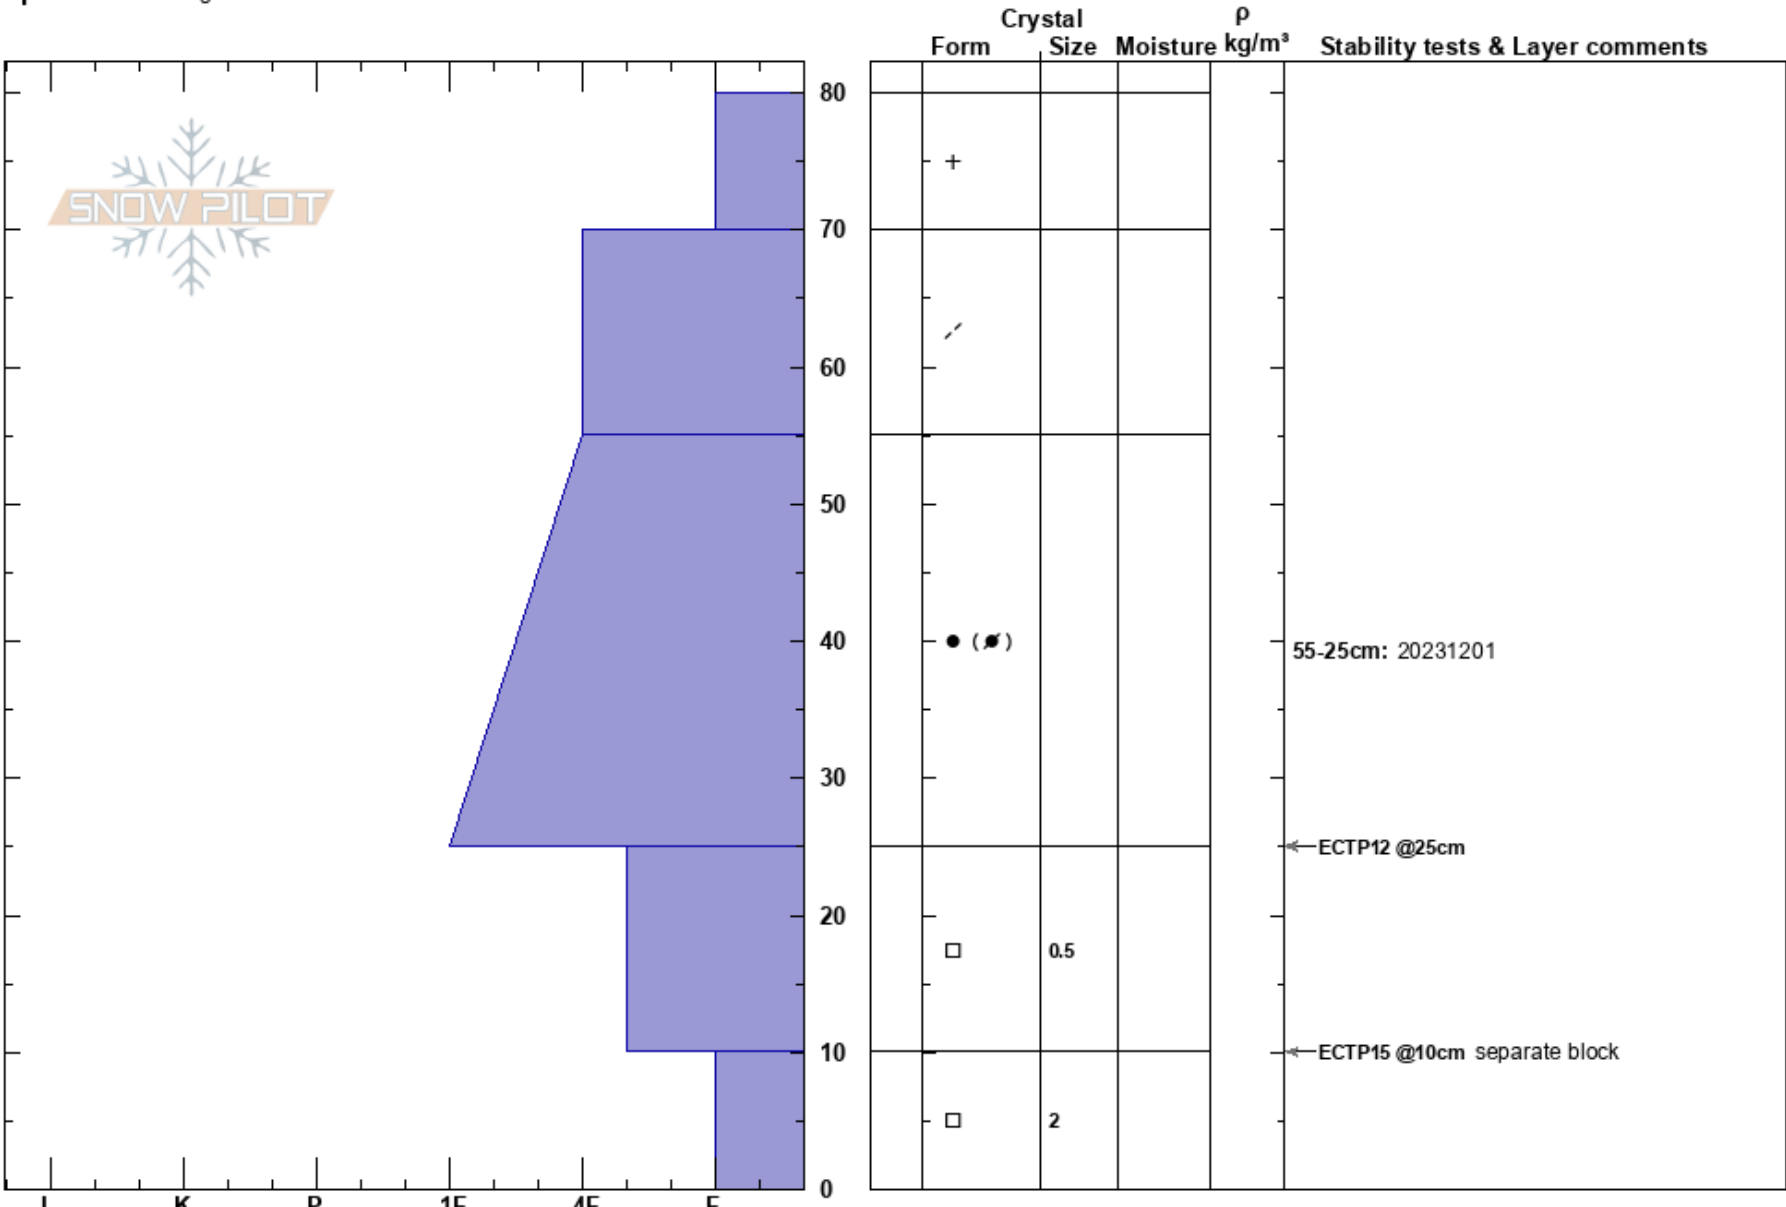

Above Hades  
 Tenmile Range  
 CO  
**Elevation:** 11100 ft  
**Aspect:** NW  
**Specifics:** Pit dug in a Ski Area

Will Gordon  
 12/09/2023 - 11:00am  
**Co-ord:** 13S 407194E 4368683N  
**Slope Angle:** 30°  
**Wind Loading:** previous

**Stability:**  
**Air Temperature:**  
**Sky Cover:** BKN  
**Precipitation:** S-1  
**Wind:** N Calm

**HS:** 80  
**PS:** 40  
 55-25cm: 20231201  
 25-10cm: Problematic layer

Notes: