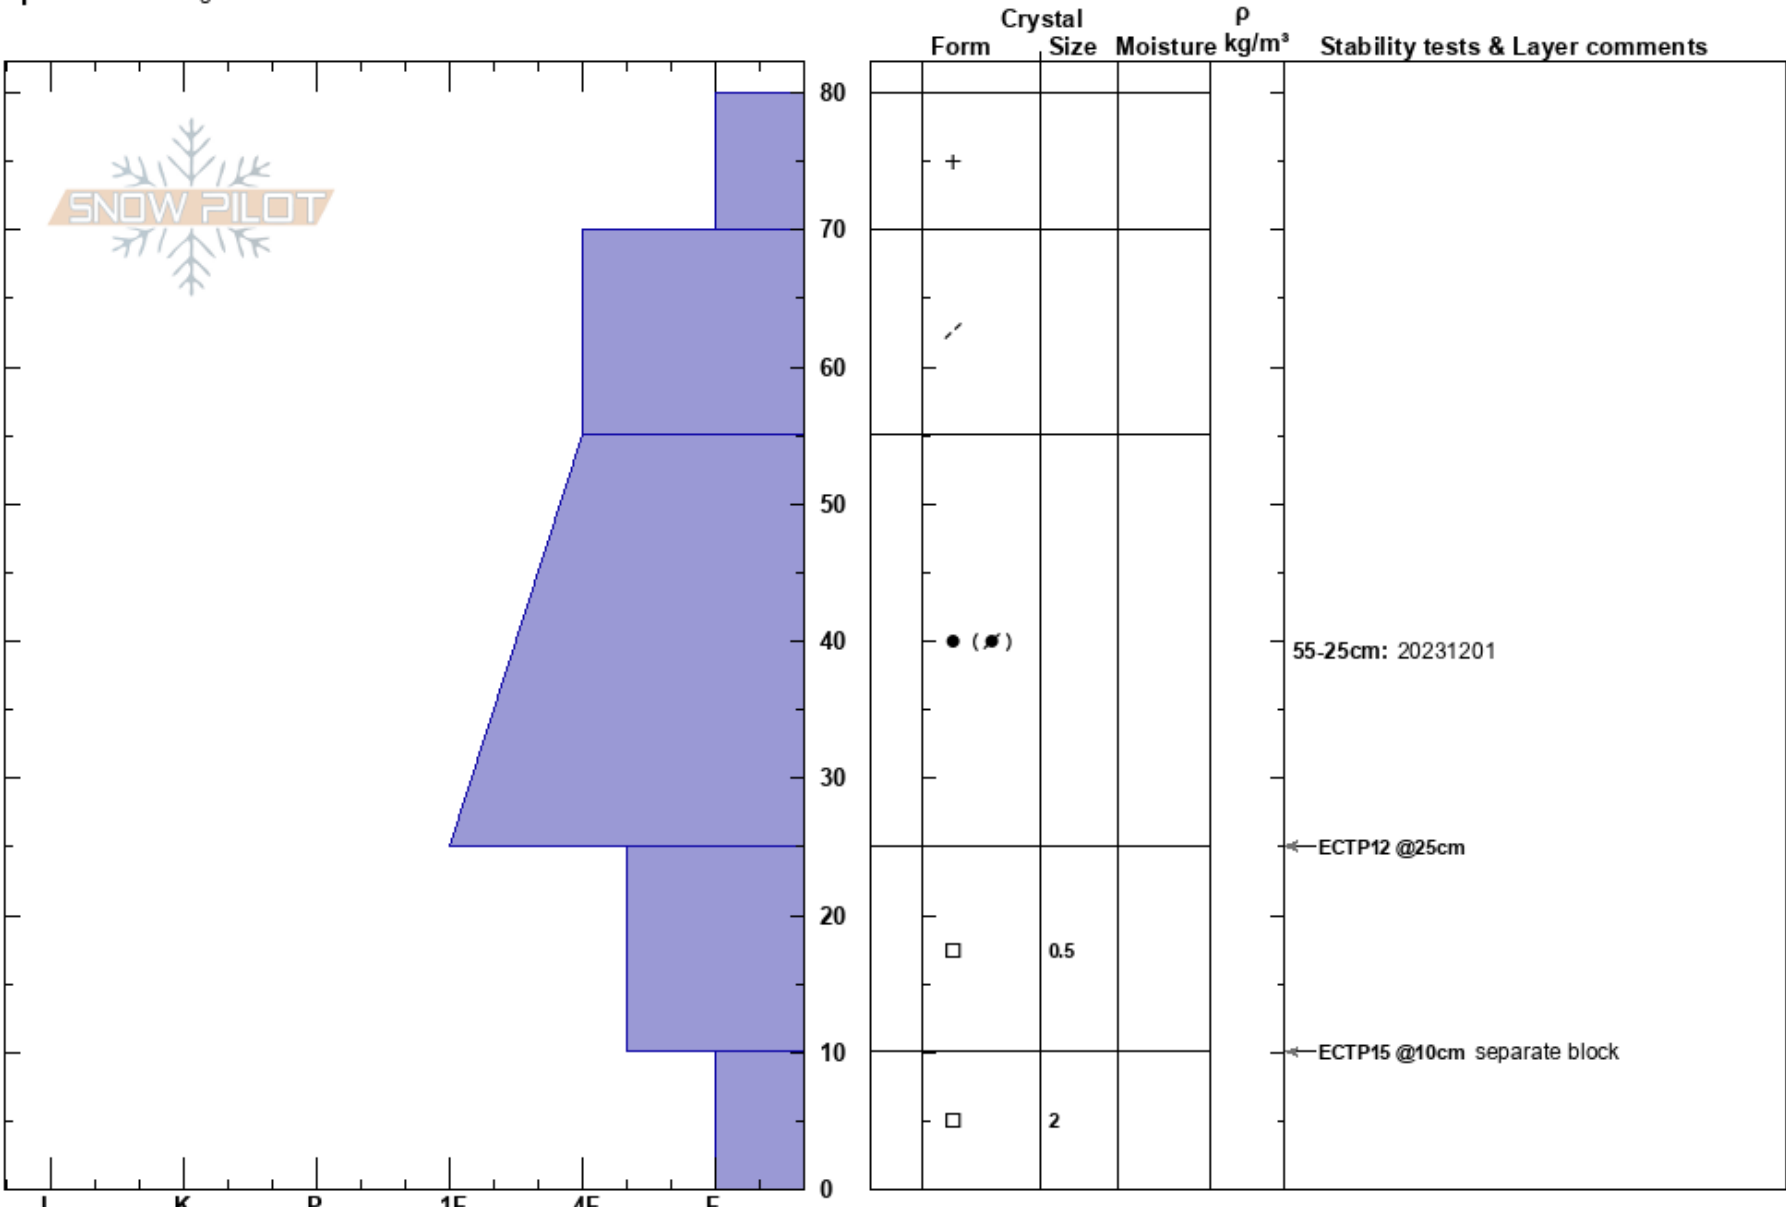

Above Hades
 Tenmile Range
 CO
Elevation: 11100 ft
Aspect: NW
Specifics: Pit dug in a Ski Area

Will Gordon
 12/09/2023 - 11:00am
Co-ord: 13S 407194E 4368683N
Slope Angle: 30°
Wind Loading: previous

Stability:
Air Temperature:
Sky Cover: BKN
Precipitation: S-1
Wind: N Calm

HS: 80
PS: 40
 55-25cm: 20231201
 25-10cm: Problematic layer

Notes: