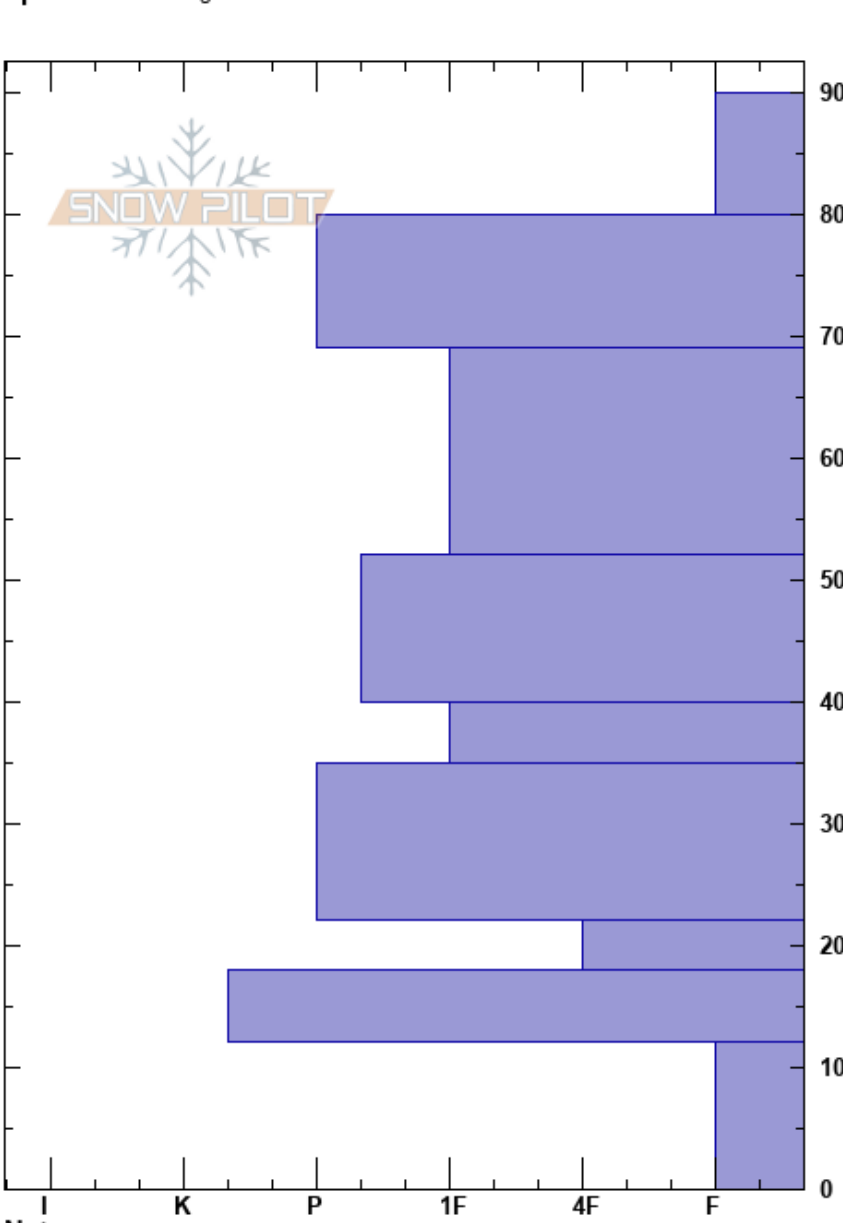

Kaboom Skiers right
 Gore Range
 CO
 Elevation: 11900 ft
 Aspect: 60°
 Specifics: Pit dug in a Ski Area

Liam Wallace
 12/09/2023 - 10:20am
 Co-ord: 39.46861N, -106.17306W
 Slope Angle: 42°
 Wind Loading: no

Stability:
 Air Temperature: 7°F
 Sky Cover: BKN
 Precipitation: S-1
 Wind: W Calm
 HS: 90
 PF: 0
 PS: 0
 22-18cm: Problematic layer

| Crystal Form | Crystal Size | Moisture | ρ kg/m ³ | Stability tests & Layer comments |
|--------------|--------------|----------|--------------------------|----------------------------------|
| / | 2-3 | | | |
| / | 1-1 | | | |
| / | 1 | | | |
| . | 0.5 | | | |
| □ | 1-2 | | | |
| ☐ | 0.5-1 | | | |
| □ | 3 | | | ← 2x CT12, Q1 @20cm |
| ☐ | 2 | | | ← ECTP11 @20cm |
| ^ | 3-6 | | | ← ECTP12 @10cm |