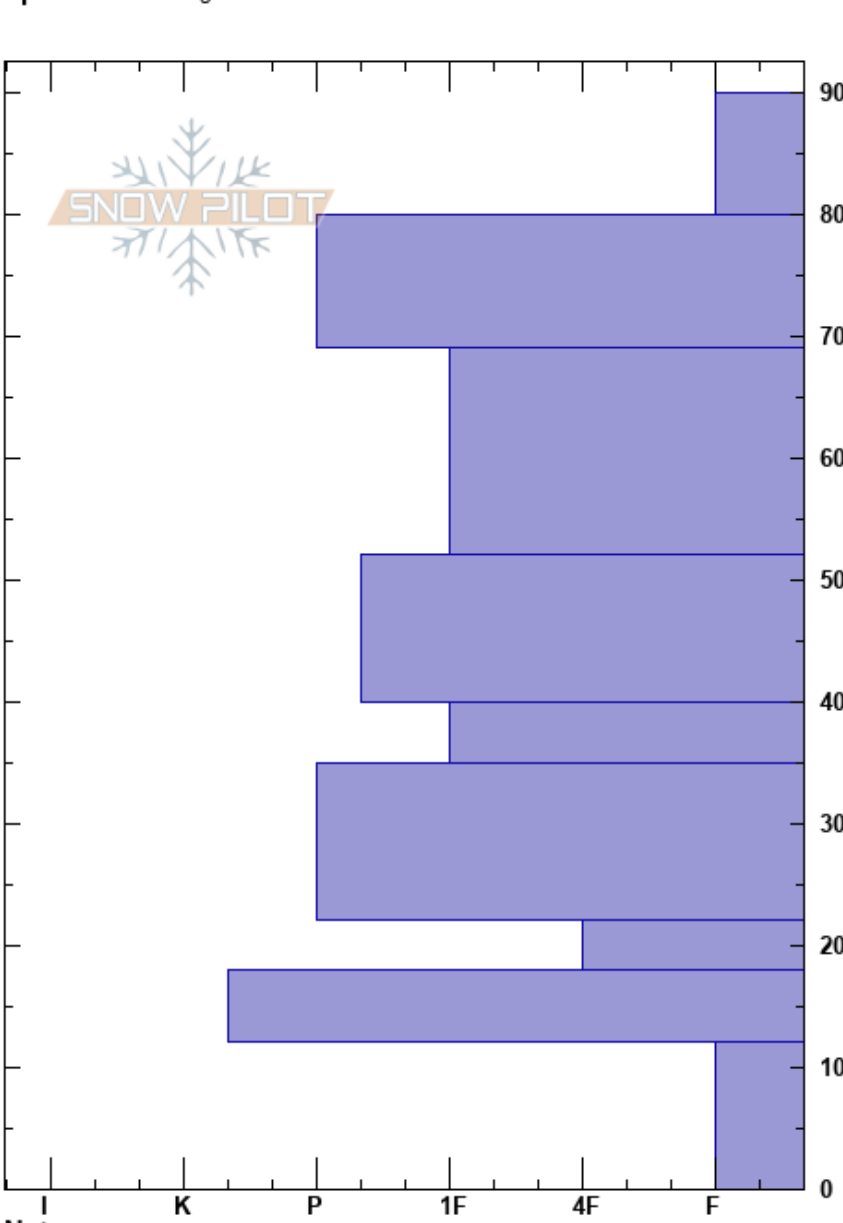

Kaboom Skiers right  
 Gore Range  
 CO  
 Elevation: 11900 ft  
 Aspect: 60°  
 Specifics: Pit dug in a Ski Area

Liam Wallace  
 12/09/2023 - 10:20am  
 Co-ord: 39.46861N, -106.17306W  
 Slope Angle: 42°  
 Wind Loading: no

Stability: **HS:90**  
 Air Temperature: 7°F **PF: 0**  
 Sky Cover: BKN **PS: 0**  
 Precipitation: S-1  
 Wind: W Calm  
 Layer Notes: 22-18cm: Problematic layer

Depth (cm)	Crystal		Moisture	$\rho$ kg/m <sup>3</sup>	Stability tests & Layer comments
	Form	Size			
90	/	2-3			
80	/	1-1			
70	/	1			
60	/	1			
50	.	0.5			
40	□	1-2			
30	☉	0.5-1			
20	□	3			← 2x CT12, Q1 @20cm ← ECTP11 @20cm
10	☉	2			← ECTP12 @10cm
0	^	3-6			