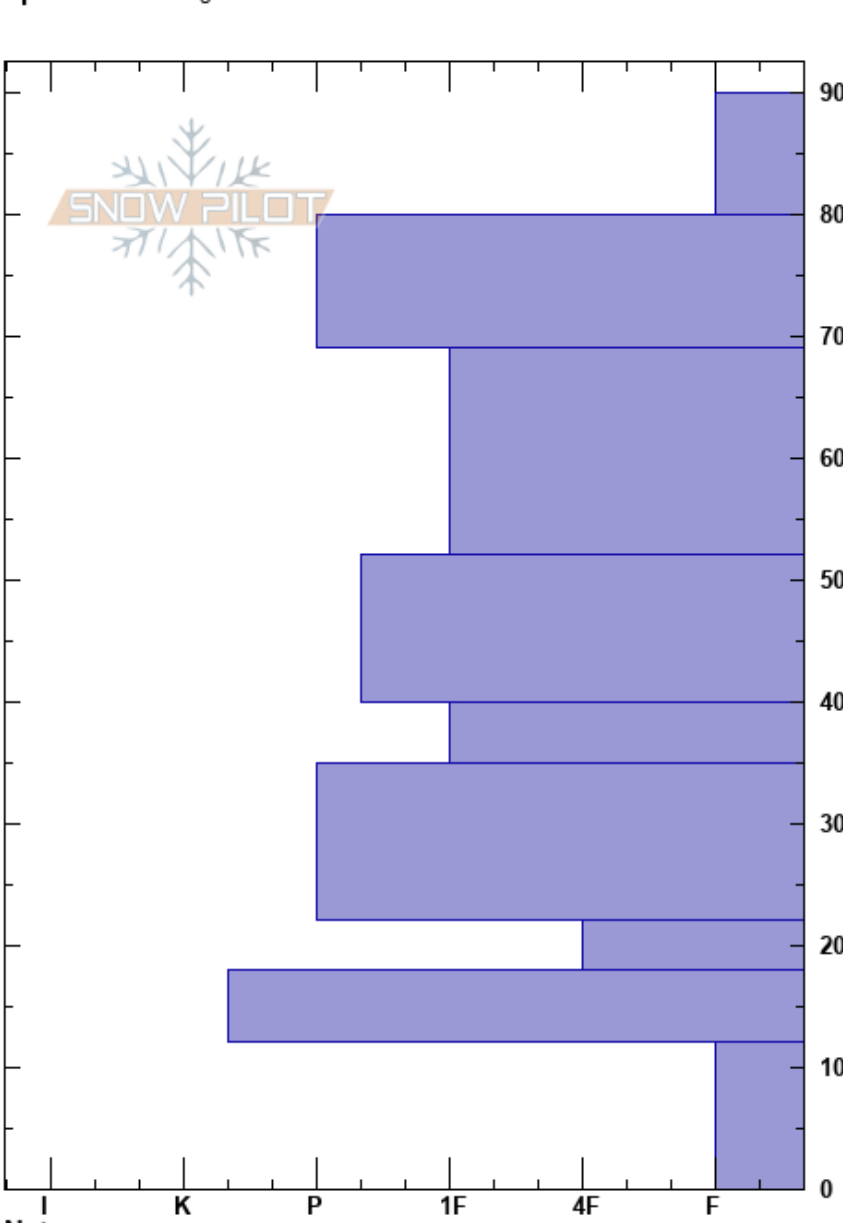

Kaboom Skiers right
 Gore Range
 CO
 Elevation: 11900 ft
 Aspect: 60°
 Specifics: Pit dug in a Ski Area

Liam Wallace
 12/09/2023 - 10:20am
 Co-ord: 39.46861N, -106.17306W
 Slope Angle: 42°
 Wind Loading: no

Stability: **HS:90**
 Air Temperature: 7°F **PF: 0**
 Sky Cover: BKN **PS: 0**
 Precipitation: S-1
 Wind: W Calm
 22-18cm: Problematic layer

Crystal Form	Crystal Size	Moisture	ρ kg/m ³	Stability tests & Layer comments
/	2-3			
/	1-1			
/	1			
.	0.5			
□	1-2			
☐	0.5-1			
□	3			← 2x CT12, Q1 @20cm
☐	2			← ECTP11 @20cm
^	3-6			← ECTP12 @10cm