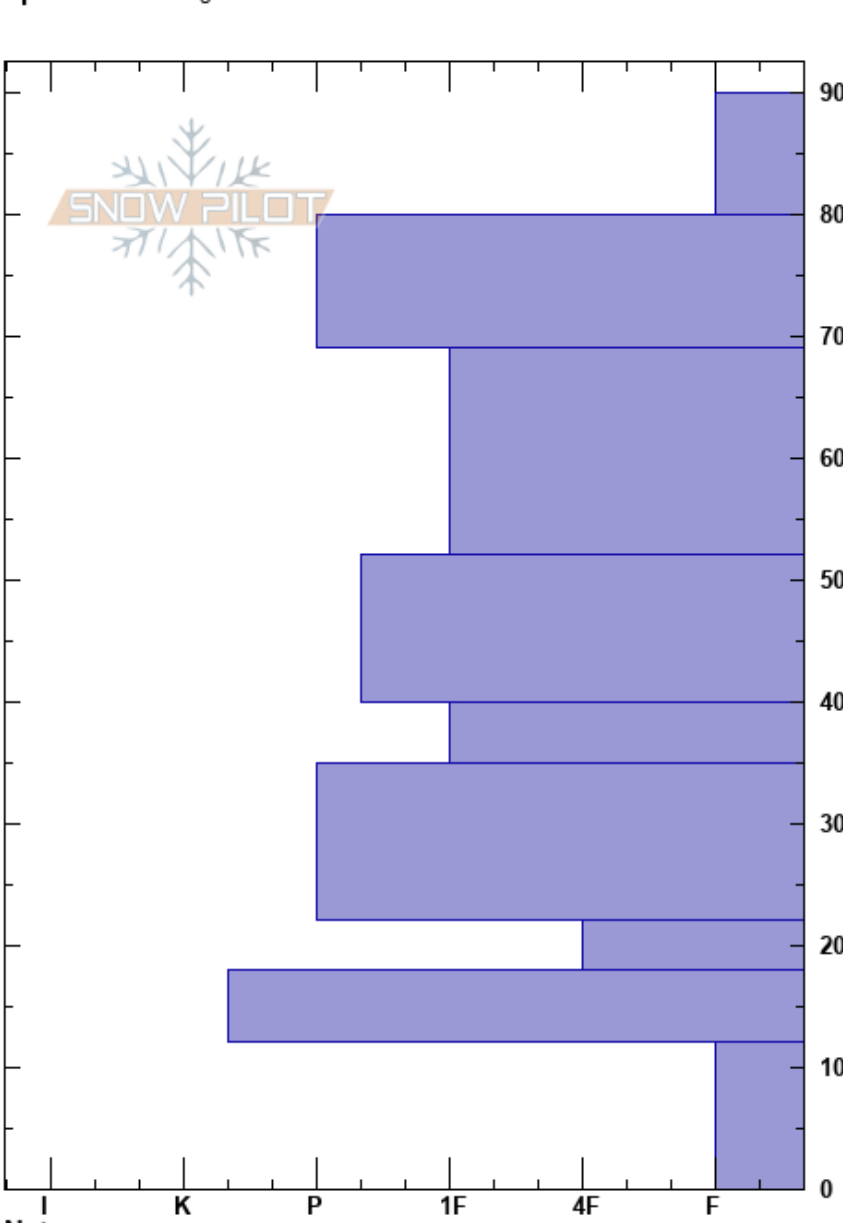

Kaboom Skiers right  
 Gore Range  
 CO  
 Elevation: 11900 ft  
 Aspect: 60°  
 Specifics: Pit dug in a Ski Area

Liam Wallace  
 12/09/2023 - 10:20am  
 Co-ord: 39.46861N, -106.17306W  
 Slope Angle: 42°  
 Wind Loading: no

Stability:  
 Air Temperature: 7°F  
 Sky Cover: BKN  
 Precipitation: S-1  
 Wind: W Calm  
 HS: 90  
 PF: 0  
 PS: 0  
 22-18cm: Problematic layer

Crystal Form	Crystal Size	Moisture	$\rho$ kg/m <sup>3</sup>	Stability tests & Layer comments
/	2-3			
/	1-1			
/	1			
.	0.5			
□	1-2			
☐	0.5-1			
□	3			← 2x CT12, Q1 @20cm
☐	2			← ECTP11 @20cm
^	3-6			← ECTP12 @10cm