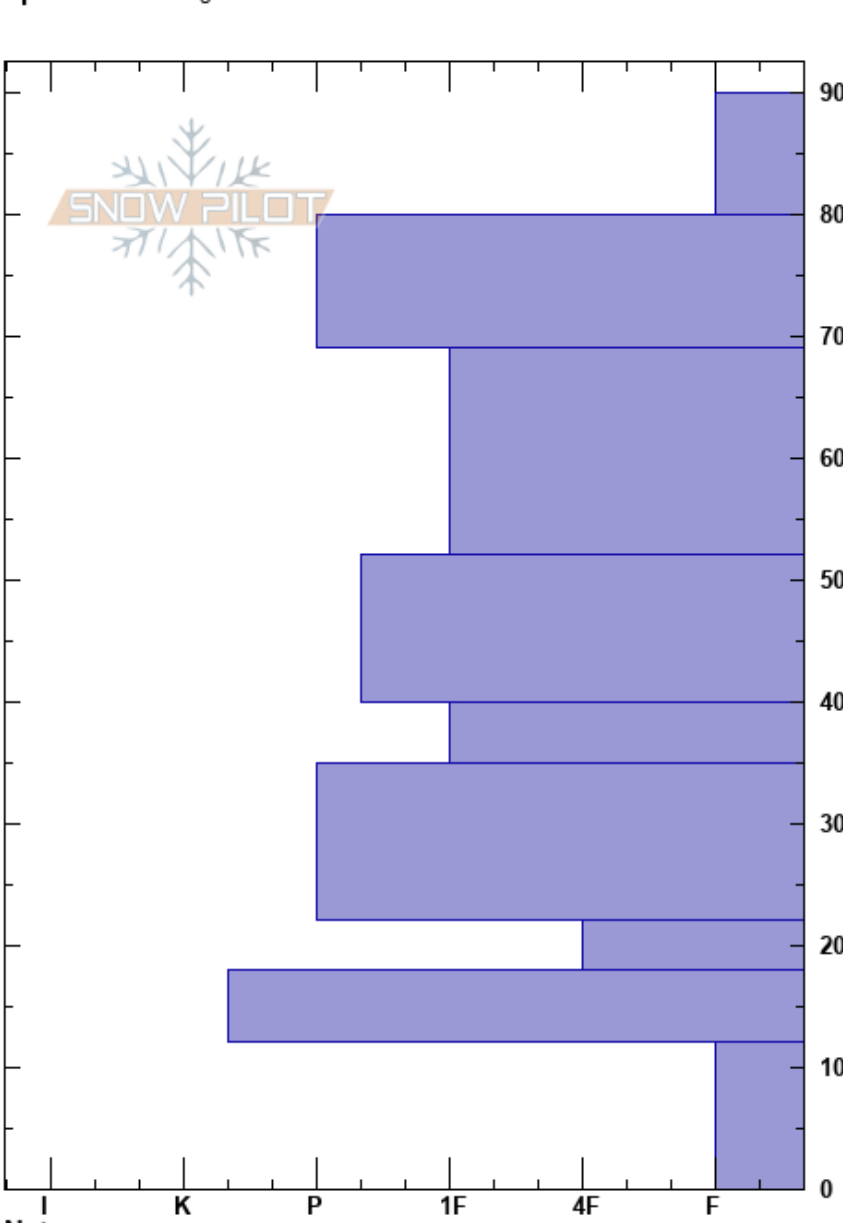

Kaboom Skiers right
 Gore Range
 CO
 Elevation: 11900 ft
 Aspect: 60°
 Specifics: Pit dug in a Ski Area

Liam Wallace
 12/09/2023 - 10:20am
 Co-ord: 39.46861N, -106.17306W
 Slope Angle: 42°
 Wind Loading: no

Stability: **HS:90**
 Air Temperature: 7°F **PF: 0**
 Sky Cover: BKN **PS: 0**
 Precipitation: S-1
 Wind: W Calm
 Layer Notes: 22-18cm: Problematic layer

Crystal Form	Crystal Size	Moisture	ρ kg/m ³	Stability tests & Layer comments
/	2-3			
/	1-1			
/	1			
.	0.5			
□	1-2			
☐	0.5-1			
□	3			← 2x CT12, Q1 @20cm
☐	2			← ECTP11 @20cm
^	3-6			← ECTP12 @10cm