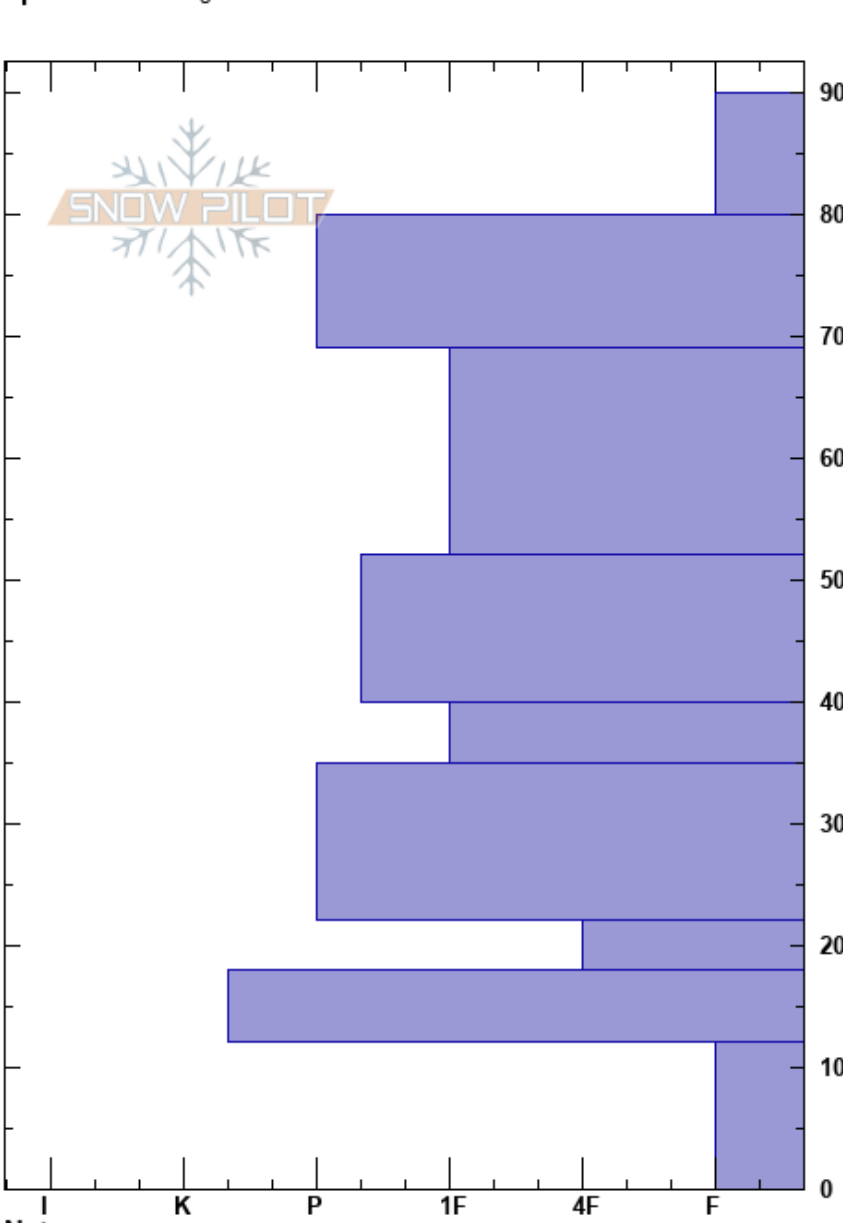

Kaboom Skiers right
 Gore Range
 CO
 Elevation: 11900 ft
 Aspect: 60°
 Specifics: Pit dug in a Ski Area

Liam Wallace
 12/09/2023 - 10:20am
 Co-ord: 39.46861N, -106.17306W
 Slope Angle: 42°
 Wind Loading: no

Stability:
 Air Temperature: 7°F
 Sky Cover: BKN
 Precipitation: S-1
 Wind: W Calm
 HS: 90
 PF: 0
 PS: 0
 22-18cm: Problematic layer

Height (ft)	Crystal		Moisture	ρ kg/m ³	Stability tests & Layer comments
	Form	Size			
90	/	2-3			
80	/	1-1			
70	/	1			
60	/	1			
50	.	0.5			
40	□	1-2			
30	☉	0.5-1			
20	□	3			← 2x CT12, Q1 @20cm ← ECTP11 @20cm
10	☉	2			← ECTP12 @10cm
0	^	3-6			