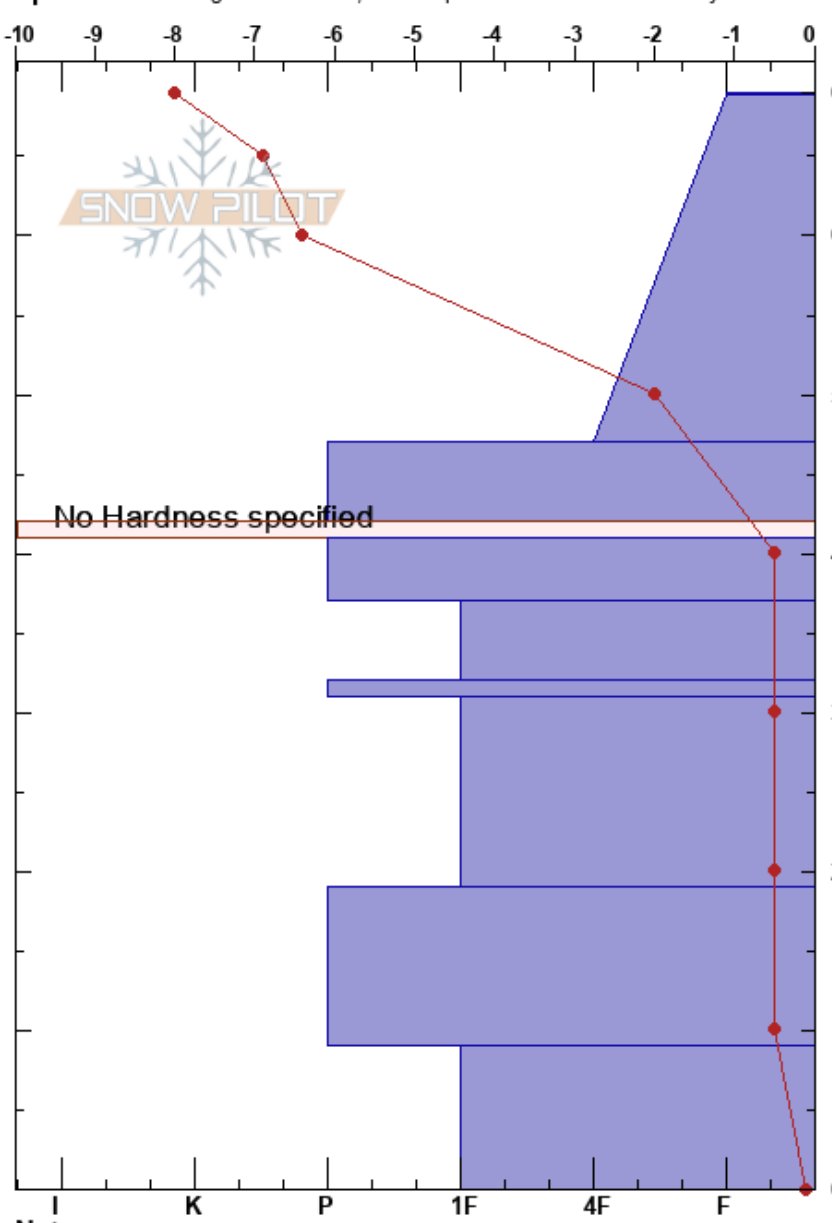

K1
 Silver Valley Area
 ID
 Elevation: 6250 ft
 Aspect: NE
 Specifics: Pit dug in a Ski Area; Pit is representative of backcountry

Drew Mahan
 12/09/2023 - 10:00am
 Co-ord:
 Slope Angle: 28°
 Wind Loading: previous

Stability: Good
 Air Temperature: -8°C
 Sky Cover: BKN
 Precipitation: NO
 Wind: SE Light Breeze

Layer Notes:

Height (cm)	Crystal		Moisture	ρ kg/m ³	Stability tests & Layer comments
	Form	Size			
69	V	5			
60	/	1			
50					
40	⊙⊙	10			← ECTN16 @41cm
37	⊙⊙				← ECTN28 @37cm
30	⊙⊙	0.5			
20	⊙⊙	0.5			
10	⊙⊙				
0	⊙	0.5			