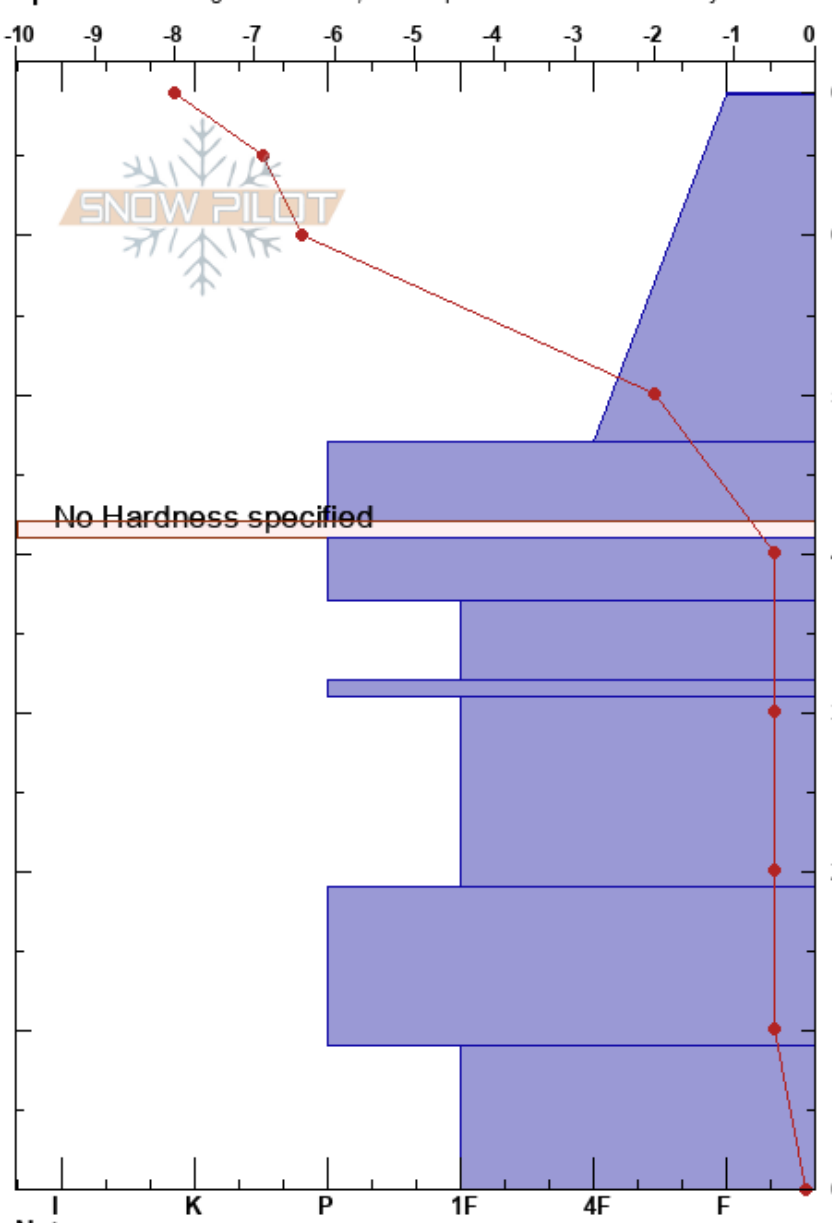

K1
Silver Valley Area
ID
Elevation: 6250 ft
Aspect: NE
Specifics: Pit dug in a Ski Area; Pit is representative of backcountry

Drew Mahan
12/09/2023 - 10:00am
Co-ord:
Slope Angle: 28°
Wind Loading: previous

Stability: Good
Air Temperature: -8°C
Sky Cover: BKN
Precipitation: NO
Wind: SE Light Breeze

Layer Notes:

Height (cm)	Crystal		Moisture	ρ kg/m ³	Stability tests & Layer comments
	Form	Size			
69	V	5			
60	/	1			
50					
40	⊙⊙	10			← ECTN16 @41cm
37	⊙⊙				← ECTN28 @37cm
30	⊕	0.5			
20	⊕	0.5			
10	⊙⊙				
0	⊕	0.5			