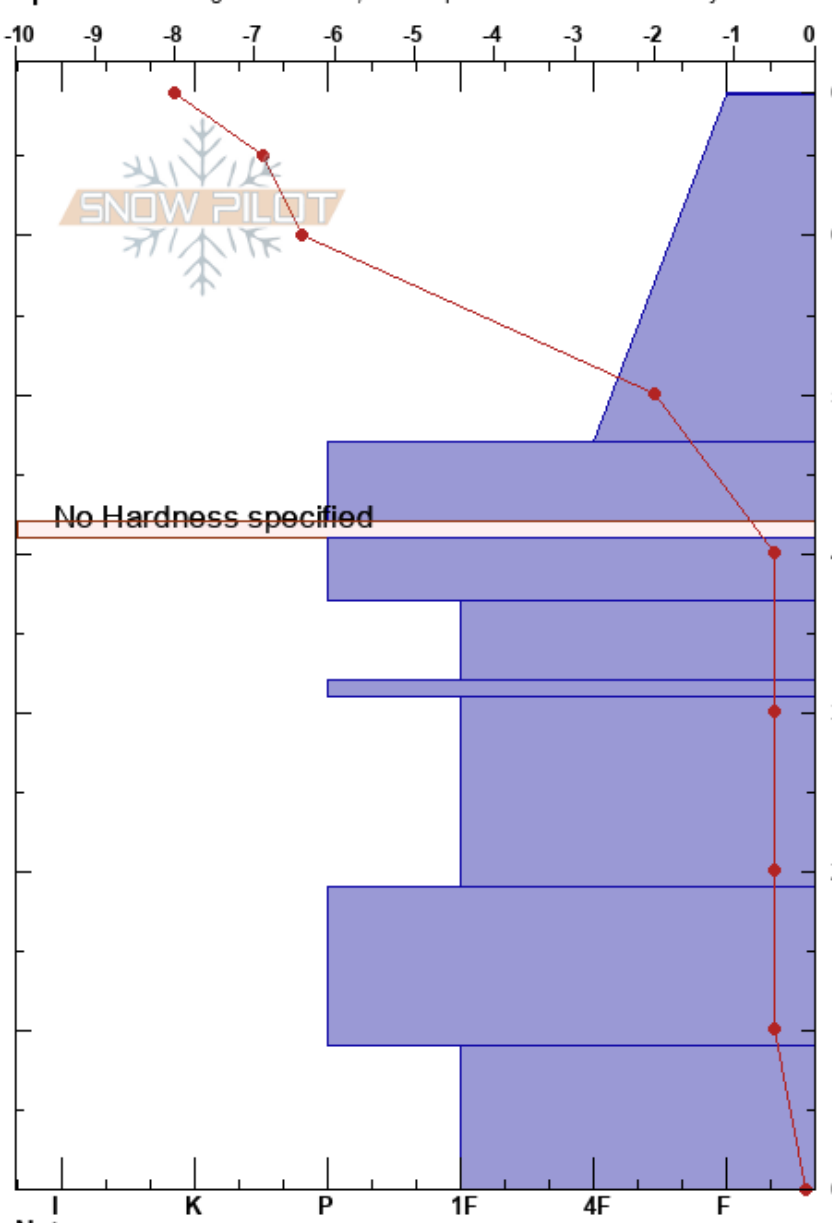

K1
Silver Valley Area
ID
Elevation: 6250 ft
Aspect: NE
Specifics: Pit dug in a Ski Area; Pit is representative of backcountry

Drew Mahan
12/09/2023 - 10:00am
Co-ord:
Slope Angle: 28°
Wind Loading: previous

Stability: Good
Air Temperature: -8°C
Sky Cover: BKN
Precipitation: NO
Wind: SE Light Breeze

Layer Notes:

Depth (cm)	Crystal		Moisture	ρ kg/m ³	Stability tests & Layer comments
	Form	Size			
69	V	5			
60	/	1			
50					
40	⊙⊙	10			← ECTN16 @41cm
37	⊙⊙				← ECTN28 @37cm
30	⊙⊙	0.5			
20	⊙	0.5			
10	⊙⊙				
0	⊙	0.5			