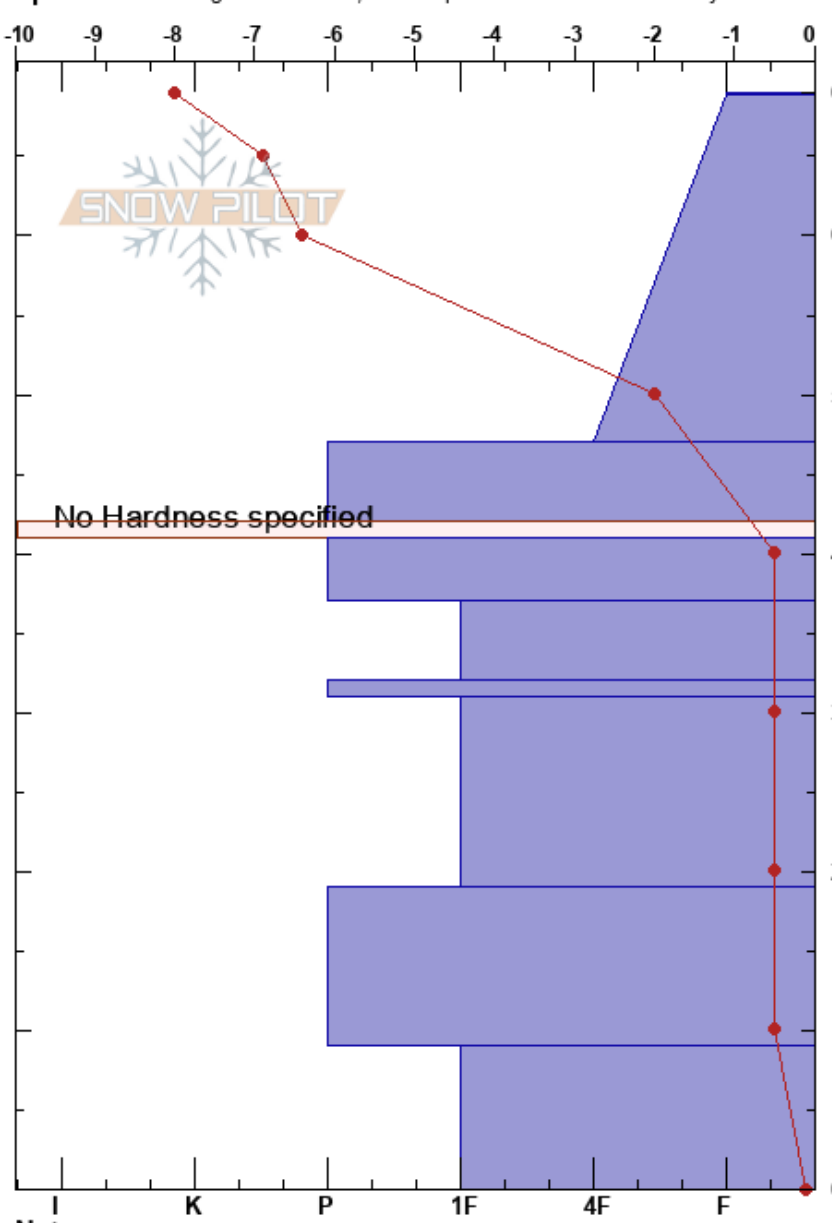

K1  
 Silver Valley Area  
 ID  
 Elevation: 6250 ft  
 Aspect: NE  
 Specifics: Pit dug in a Ski Area; Pit is representative of backcountry

Drew Mahan  
 12/09/2023 - 10:00am  
 Co-ord:  
 Slope Angle: 28°  
 Wind Loading: previous

Stability: Good  
 Air Temperature: -8°C  
 Sky Cover: BKN  
 Precipitation: NO  
 Wind: SE Light Breeze

Layer Notes:

Height (cm)	Crystal		Moisture	$\rho$ kg/m <sup>3</sup>	Stability tests & Layer comments
	Form	Size			
69	V	5			
60	/	1			
50					
40	⊙⊙	10			← ECTN16 @41cm
37	⊙⊙				← ECTN28 @37cm
30	⊕	0.5			
20	⊕	0.5			
10	⊙⊙				
0	⊕	0.5			