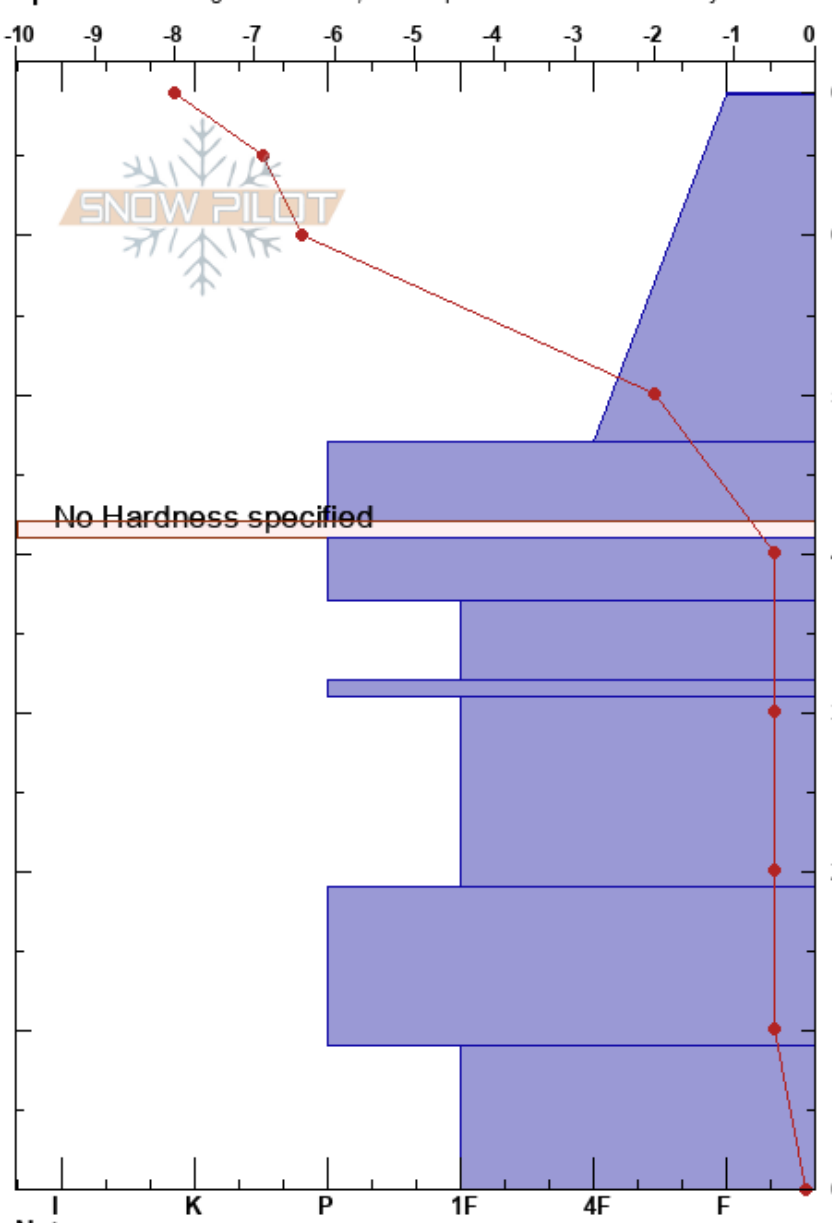

K1
 Silver Valley Area
 ID
 Elevation: 6250 ft
 Aspect: NE
 Specifics: Pit dug in a Ski Area; Pit is representative of backcountry

Drew Mahan
 12/09/2023 - 10:00am
 Co-ord:
 Slope Angle: 28°
 Wind Loading: previous

Stability: Good
 Air Temperature: -8°C
 Sky Cover: BKN
 Precipitation: NO
 Wind: SE Light Breeze

Layer Notes:

Height (cm)	Crystal		Moisture	ρ kg/m ³	Stability tests & Layer comments
	Form	Size			
69	V	5			
60	/	1			
50					
40	⊙⊙	10			← ECTN16 @41cm
37	⊙⊙				← ECTN28 @37cm
30	⊕	0.5			
20	⊕	0.5			
10	⊙⊙				
0	⊕	0.5			