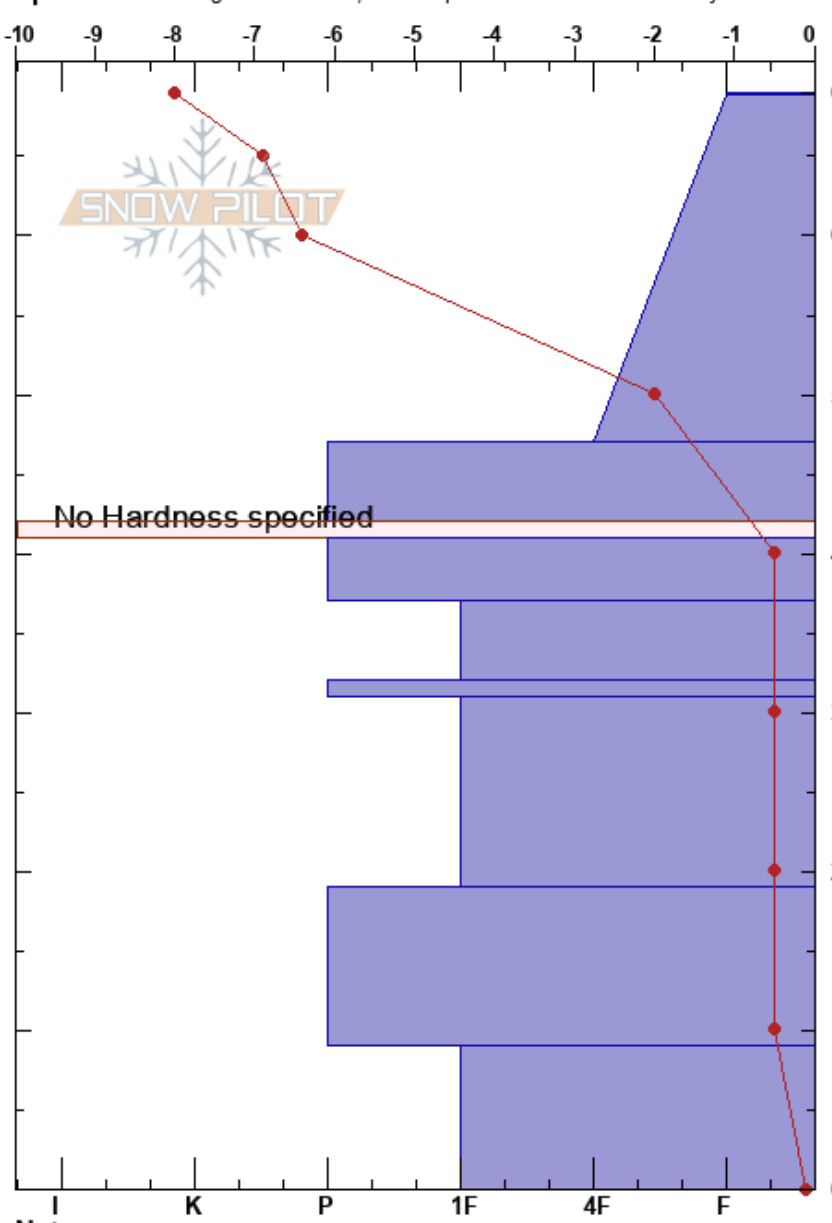

K1
Silver Valley Area
ID
Elevation: 6250 ft
Aspect: NE
Specifics: Pit dug in a Ski Area; Pit is representative of backcountry

Drew Mahan
12/09/2023 - 10:00am
Co-ord:
Slope Angle: 28°
Wind Loading: previous

Stability: Good
Air Temperature: -8°C
Sky Cover: BKN
Precipitation: NO
Wind: SE Light Breeze

Layer Notes:

Depth (cm)	Crystal		Moisture	ρ kg/m ³	Stability tests & Layer comments
	Form	Size			
69	V	5			
60	/	1			
50					
40	⊙⊙	10			← ECTN16 @41cm
37	⊙⊙				← ECTN28 @37cm
30	⊙⊙	0.5			
20	⊙⊙	0.5			
10	⊙⊙				
0	⊙⊙	0.5			