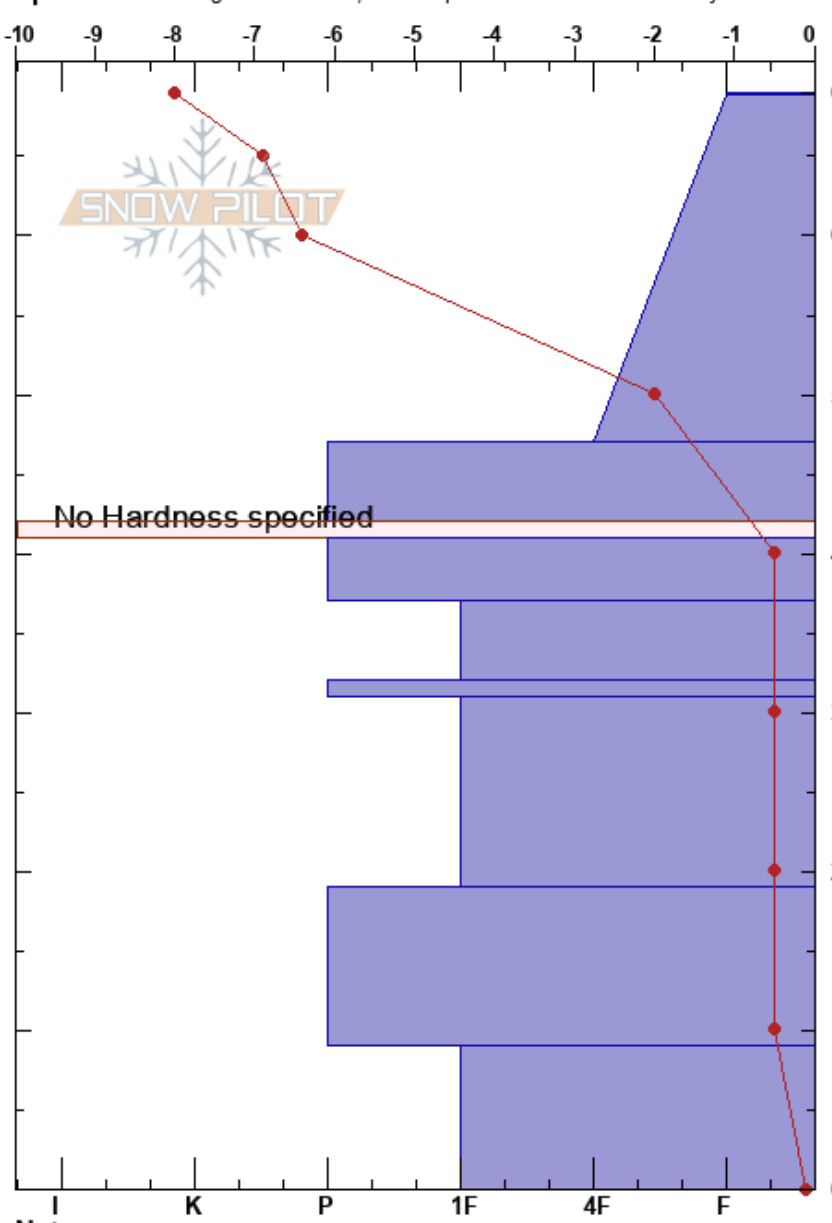

K1
Silver Valley Area
ID
Elevation: 6250 ft
Aspect: NE
Specifics: Pit dug in a Ski Area; Pit is representative of backcountry

Drew Mahan
12/09/2023 - 10:00am
Co-ord:
Slope Angle: 28°
Wind Loading: previous

Stability: Good
Air Temperature: -8°C
Sky Cover: BKN
Precipitation: NO
Wind: SE Light Breeze

Layer Notes:

Depth (cm)	Crystal		Moisture	ρ kg/m ³	Stability tests & Layer comments
	Form	Size			
69	V	5			
60	/	1			
40	⊙⊙	10			← ECTN16 @41cm
37	⊙⊙	0.5			← ECTN28 @37cm
30	⊙⊙	0.5			
20	⊙⊙	0.5			
10	⊙⊙	0.5			
0	⊙⊙	0.5			